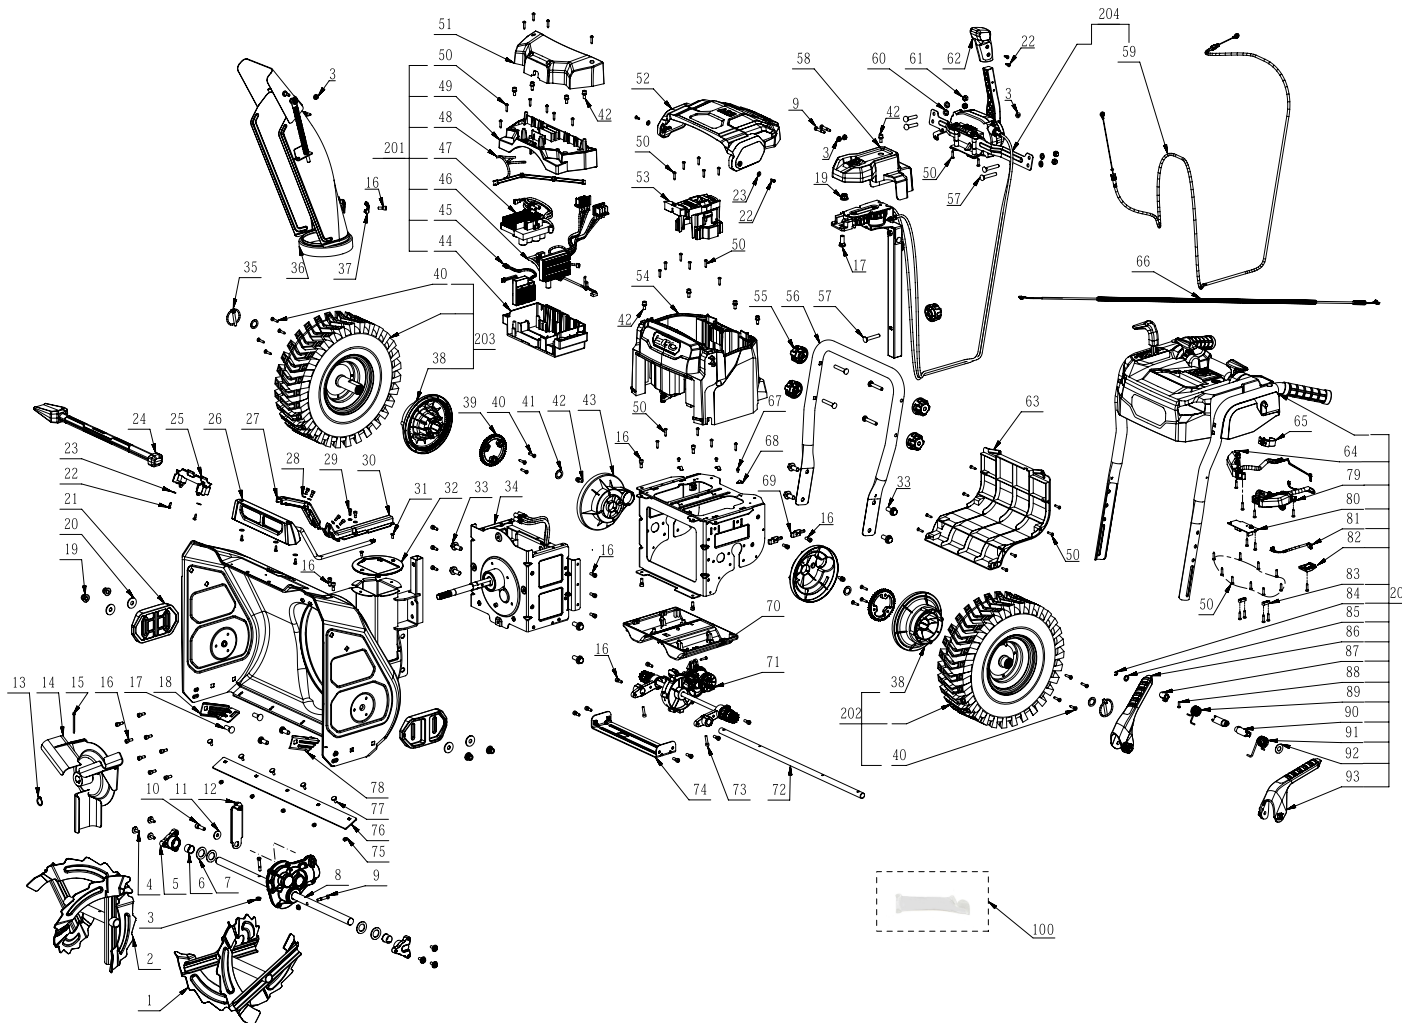

Product Description: Snow Blower  
Model Number: SNT2400  
Body Number: 0760088001\_S  
Version: A  
Issue Date: 2022/02/11

## Service Part List\_SNT2400\_Vervion A

No.	Product Model#	Part Number	Description	Qty
1	SNT2400	2826952001	Left Auger Assembly	1
2	SNT2400	2826951001	Right Auger Assembly	1
3	SNT2400	5630013003	Prevailing Torque Hexagon Nut	6
4	SNT2400	5620563002	Flange Bolt	6
5	SNT2400	3521228001	Pivot Shoe	2
6	SNT2400	3130764001	Plastic Sleeve	2
7	SNT2400	5650730001	Plain Washer	4
8	SNT2400	2790532001	Front Gear Case Assembly	1
9	SNT2400	5670548001	Pin	4
10	SNT2400	5620023004	Hexagon Socket Screw	1
11	SNT2400	5650024005	Plain Washer	1
12	SNT2400	3707183001	Support Plate	1
13	SNT2400	5660297001	Circlip For Shaft	1
14	SNT2400	2826953001	Impeller Assembly	1
15	SNT2400	5670545001	Split Pin	1
16	SNT2400	5620340004	Hexagon Socket Screw	31
17	SNT2400	5640334001	Square Neck Bolt	5
18	SNT2400	3707532001	Support Plate	1
19	SNT2400	5630267001	Nut	5
20	SNT2400	5650731001	Plain Washer	4
21	SNT2400	3130767001	Skid Shoe	2
22	SNT2400	5620377003	Hexagon Socket Screw	9
23	SNT2400	5650278002	Washer	7
24	SNT2400	3130760001	Shovel	1
25	SNT2400	3130759001	Pivot Shoe	1
26	SNT2400	2827177002	LED Cover Assembly	1
27	SNT2400	3130761001	Front Waterproof Cover	1
28	SNT2400	5650011006	Plain Washer	6
29	SNT2400	5620018005	Hexagon Socket Screw	6
30	SNT2400	3130762001	Back Waterproof Cover	1
31	SNT2400	5620074009	Screw	2
32	SNT2400	3130763001	Plate	1
33	SNT2400	5640226003	Flange Bolt	8