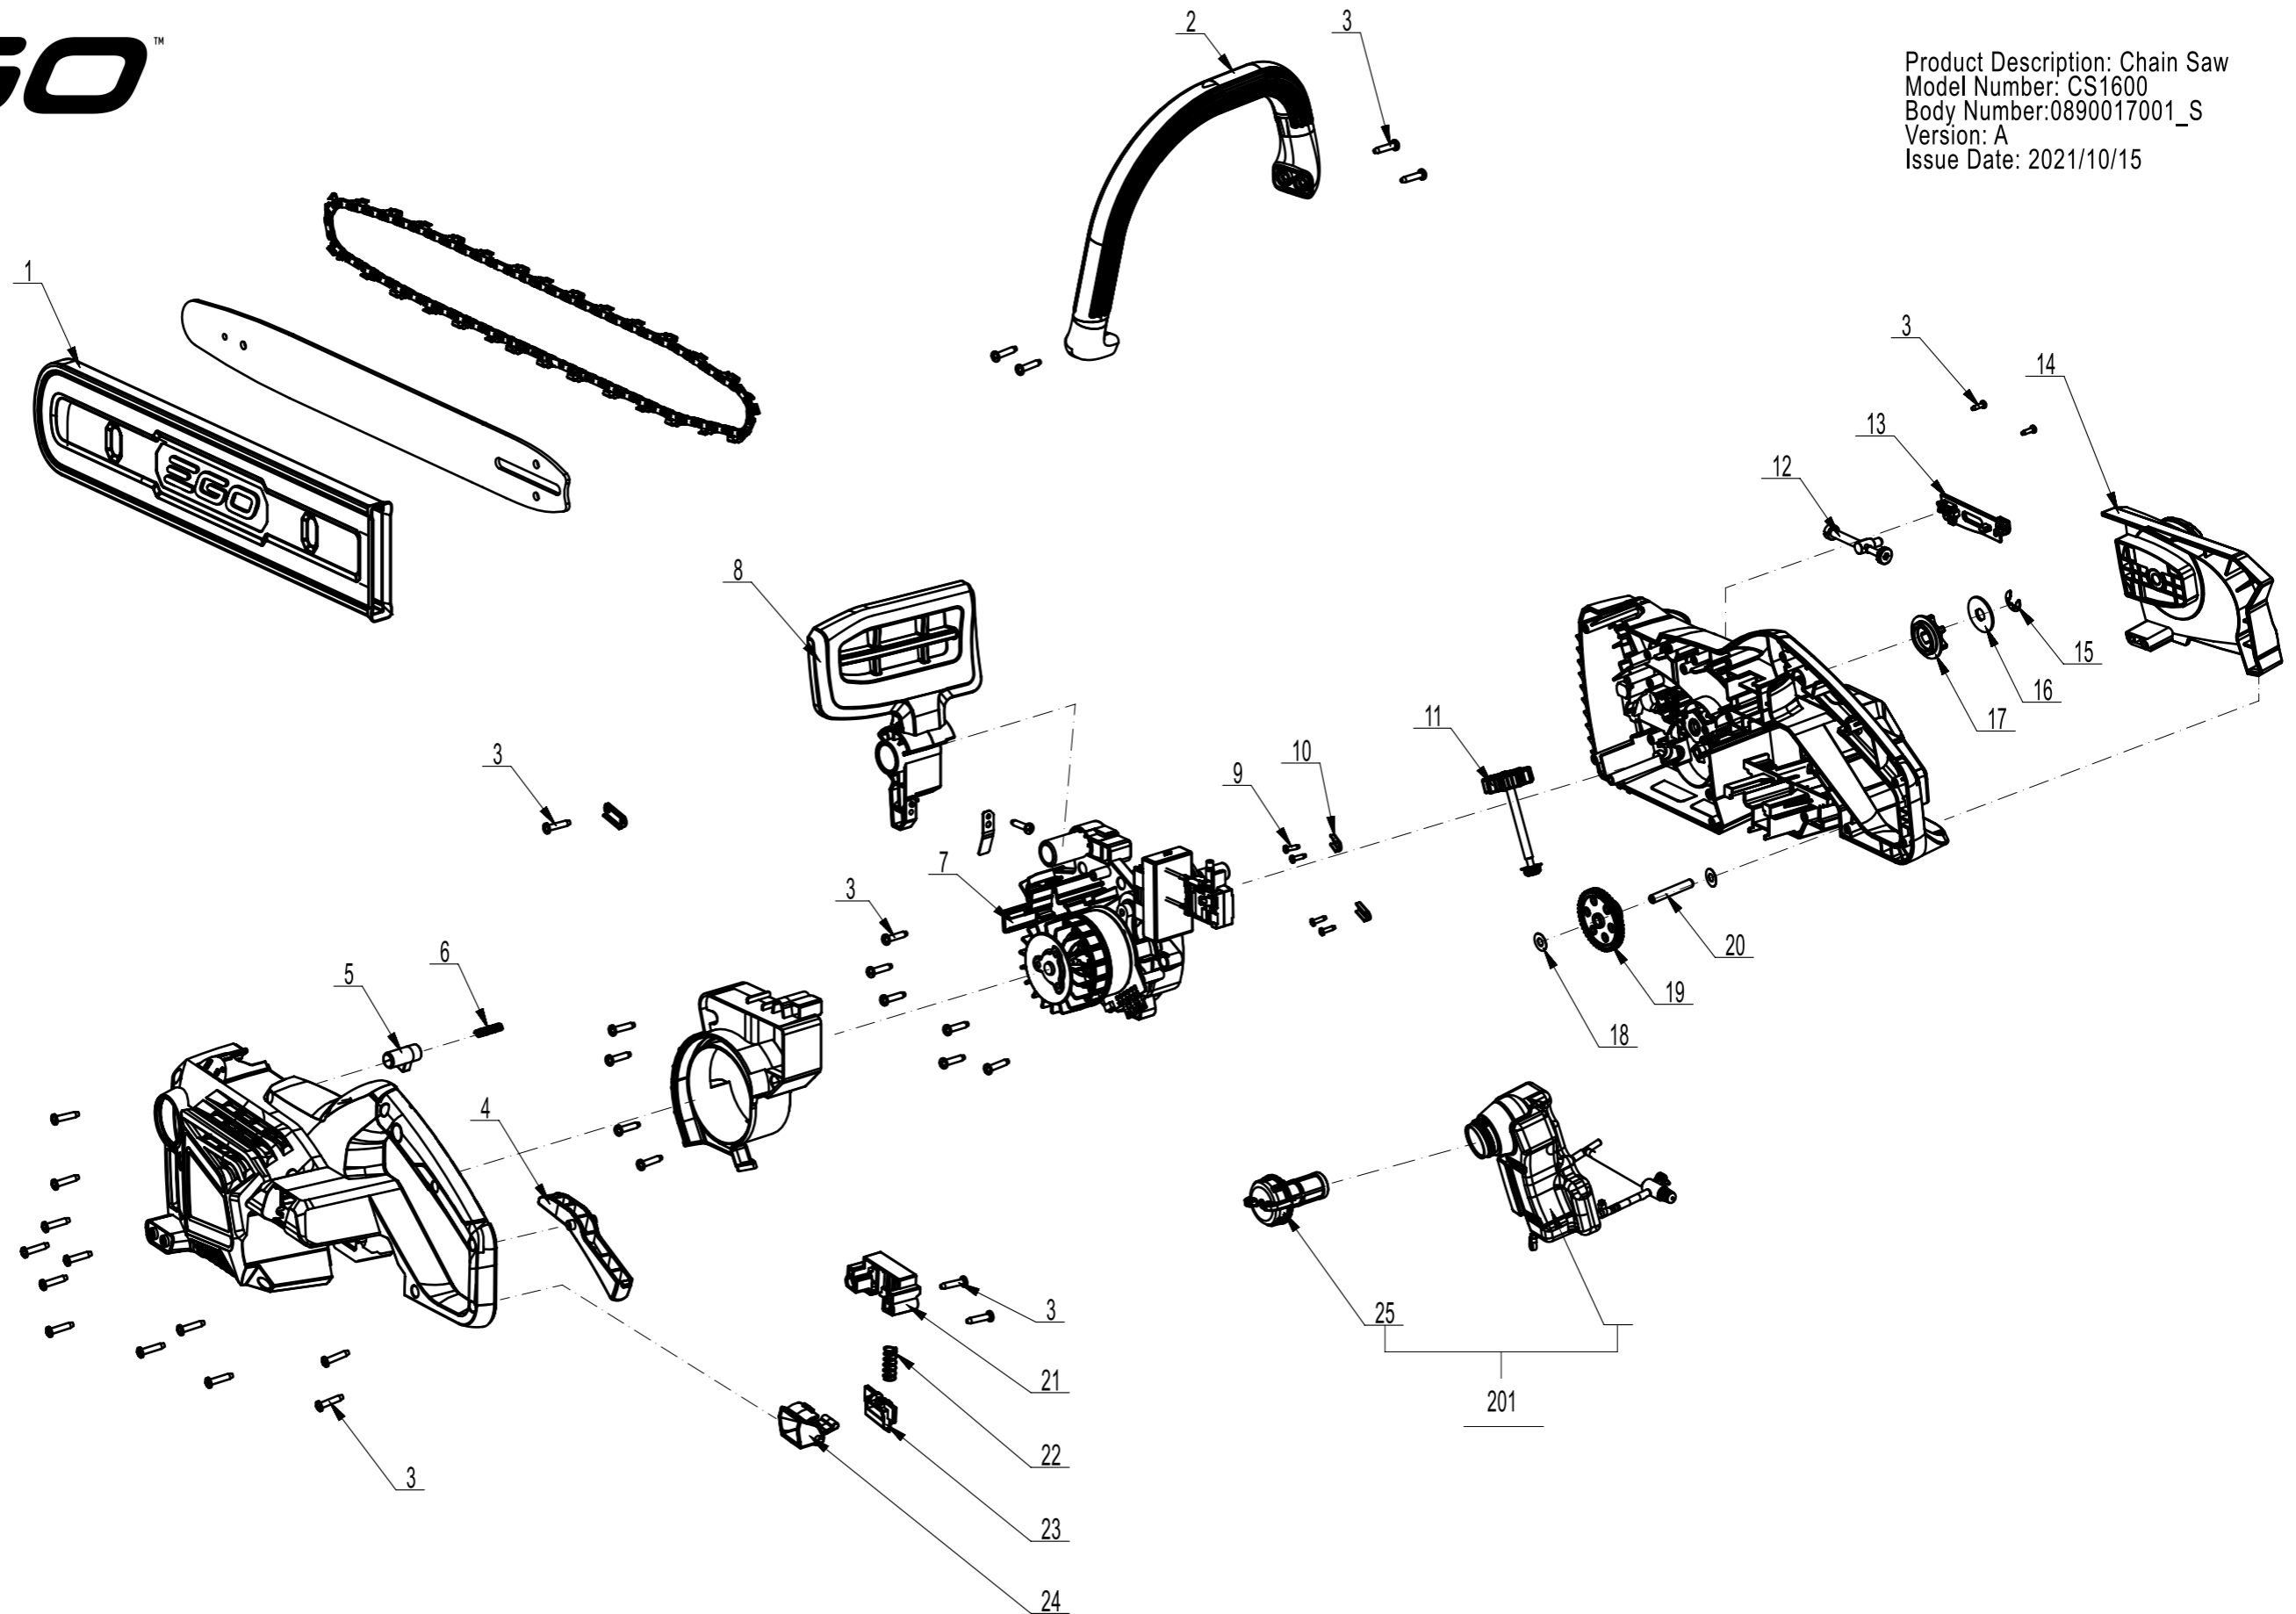

Product Description: Chain Saw
Model Number: CS1600
Body Number:0890017001_S
Version: A
Issue Date: 2021/10/15

Service Part List_CS1600_Version A

No.	Product Model#	Part Number	Description	Qty
1	CS1600	3128201001	Sheath	1
2	CS1600	3127504002	Front Handle	1
3	CS1600	5610042014	Tapping Screw	33
4	CS1600	3127496001	Switch Trigger	1
5	CS1600	3127495001	Lock off Button	1
6	CS1600	3660427002	Spring	1
7	CS1600	2825243001	Motor Assembly	1
8	CS1600	3127518001	Board	1
9	CS1600	5610011006	Tapping Screw	9
10	CS1600	3700894001	Cord Anchorage	2
11	CS1600	2823856001	Transmission ASSY	1
12	CS1600	2823167001	Screw ASSY	1
13	CS1600	3421169001	Cover	1
14	CS1600	2823860001	Cover ASSY	1
15	CS1600	5660028001	E Ring	1
16	CS1600	5660208001	Gasket	1
17	CS1600	3421564001	Sprocket	1
18	CS1600	5650042001	Plain Washer	2
19	CS1600	3127510001	Gear	1
20	CS1600	5670185001	Pin	1
21	CS1600	3127507001	Support	1
22	CS1600	3660013003	Spring	1
23	CS1600	3127497001	Power Pack Button	1
24	CS1600	3127498001	Power Pack Button	1
25	CS1600	2824708001	Cover Assembly	1
201	CS1600	2823933002	Kettle ASSY	1