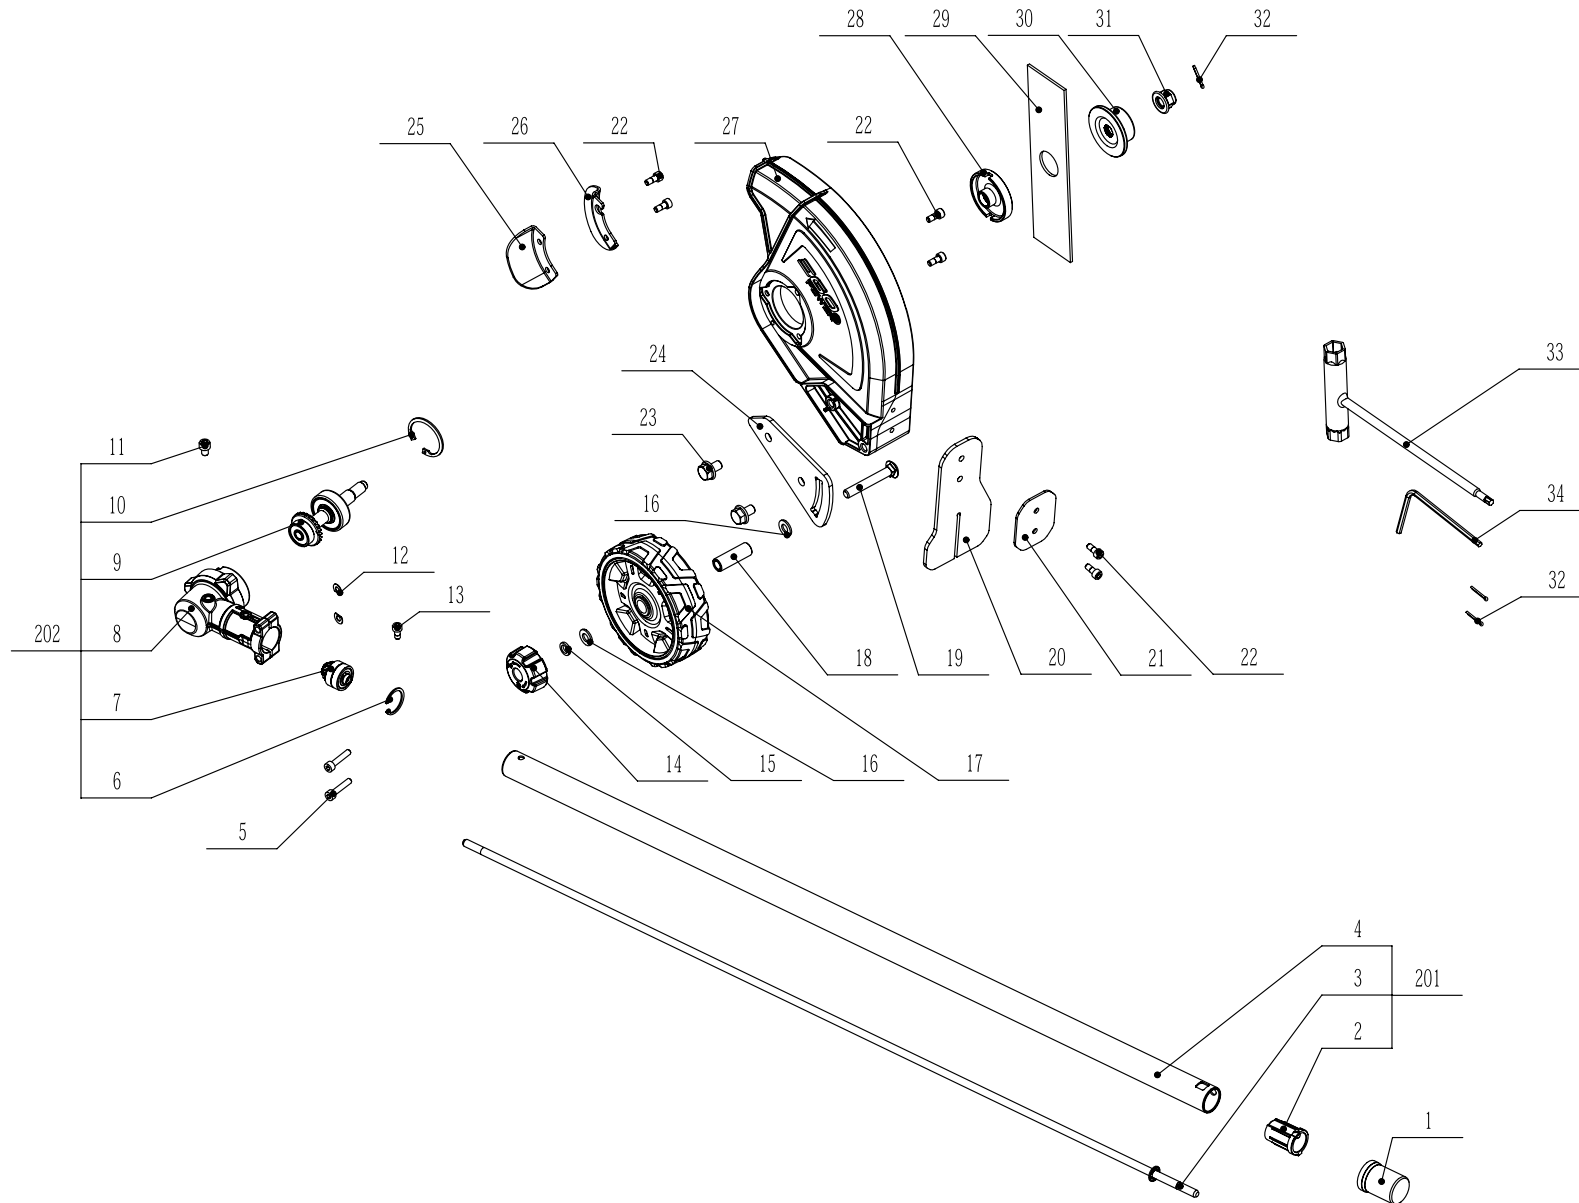

Product Description: Edger Attachment
Model Number: EA0800
Body Number: 0850025002_S
Version: A
Issue Date: 2017/01/11

Service Part List_EA0800_Version A

No.	Product Model#	Part Number	Description	Qty
1	EA0800	3128734001	Sleeve	1
2	EA0800	3128556001	Guiding Block	1
3	EA0800	2824792002	Shaft Assembly	1
4	EA0800	2824791002	Tube Assembly(Used for NA)	1
5	EA0800	5620216003	Screw	2
6	EA0800	5660151001	Circlips For Hole	1
7	EA0800	2824794002	Pinion Assembly	1
8	EA0800	3421520001	Gear Case	1
9	EA0800	2824796002	Shaft Assembly	1
10	EA0800	5660234001	Circlip For Hole	1
11	EA0800	5620546001	Hexagon Socket Screw	1
12	EA0800	5650598001	Washer	2
13	EA0800	5620213003	Hexagon Socket Screw	1
14	EA0800	3402815001	Knob	1
15	EA0800	5650026005	Spring Washer	1
16	EA0800	5650025001	Plain Washer	2
17	EA0800	2824793001	Wheel Assembly	1
18	EA0800	3552519001	Screw Sleeve	1
19	EA0800	5640245001	Square Neck Bolt	1
20	EA0800	3706120001	Rubber Pad	1
21	EA0800	3706121001	Clamp	1
22	EA0800	5620018002	Hexagon Socket Screw	6
23	EA0800	5640010004	Hexagon Flange Bolt	2
24	EA0800	3705444001	Height Adjusting Plate	1
25	EA0800	3705450001	Support Plate	1
26	EA0800	3705433001	Guide Plate	1
27	EA0800	3421873001	Shield(Used for NA)	1
28	EA0800	3552522001	Inner Flange	1
29	EA0800	3705431001	Blade	1
30	EA0800	3552523001	Outer Flange	1
31	EA0800	5630292001	Nut	1
32	EA0800	5670436001	Split Pin	3

No.	Product Model#	Part Number	Description	Qty
33	EA0800	5680217001	Wrench	1
34	EA0800	5680164001	Inner Hexagon Spanner	1
201	EA0800	2824590002	Connecting Tube ASSY	1
202	EA0800	2824795002	Gear Case ASSY	1