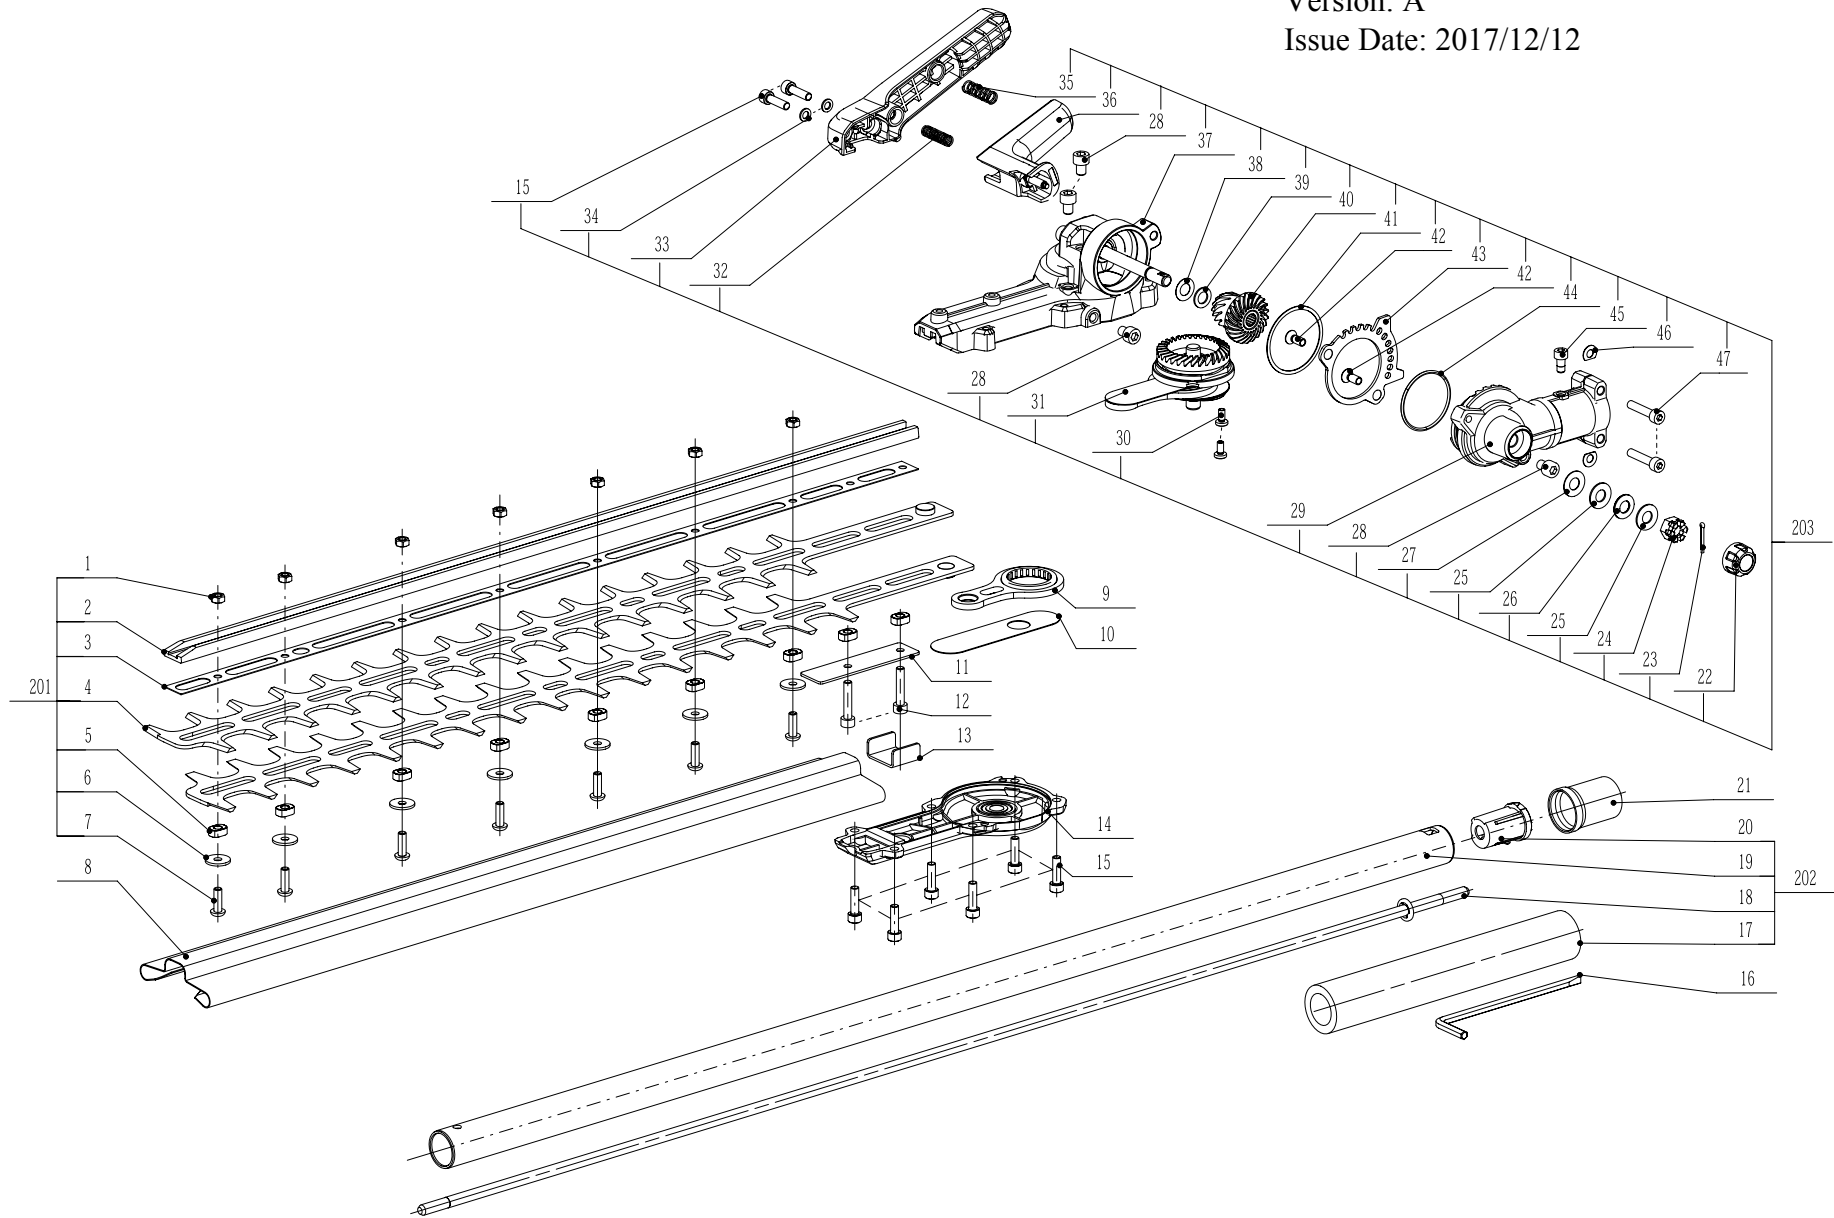

Product Description: Hedge Trimmer Attachment  
Model Number: HTA2000  
Body Number: 0760057004\_S  
Version: A  
Issue Date: 2017/12/12

## Service Part List\_HTA2000\_Version A

No.	Product Model#	Part Number	Description	Qty
1	HTA2000	5630007006	Prevailing Torque Hexagon Nut	7
2	HTA2000	3552609001	Clamp Support	1
3	HTA2000	3706193001	Support Plate	1
4	HTA2000	3706167001	Blade	2
5	HTA2000	5650531001	Bush	9
6	HTA2000	5650487001	Plain Washer	7
7	HTA2000	5620543001	Hexagon Socket Screw	7
8	HTA2000	3128882001	Sheath	1
9	HTA2000	2824890002	Link Assembly	1
10	HTA2000	3700736001	Support Plate	1
11	HTA2000	3705991001	Support Plate	1
12	HTA2000	5620216005	Hexagon Socket Screw	2
13	HTA2000	3706098001	Upper Support Plate	1
14	HTA2000	2824873002	Lower Housing ASSY	1
15	HTA2000	5620446005	Hexagon Socket Screw	8
16	HTA2000	5680210001	Inner Hexagon Spanner	1
17	HTA2000	3706123001	Sheath	1
18	HTA2000	2824792002	Shaft Assembly	1
19	HTA2000	2825114002	Tube Assembly	1
20	HTA2000	3128859001	Guiding Block	1
21	HTA2000	3128734001	Sleeve	1
22	HTA2000	3128682001	Cover	1
23	HTA2000	5670436001	Split Pin	1
24	HTA2000	5630300001	Hex Nut	1
25	HTA2000	5650569001	Plain Washer	2
26	HTA2000	3660652001	Disc Spring	1
27	HTA2000	5650578001	Plain Washer	1
28	HTA2000	5620546001	Hexagon Socket Screw	4
29	HTA2000	2824876002	Left Gear Case ASSY	1
30	HTA2000	5620156007	Hexagon Socket Screw	2
31	HTA2000	2824875002	Bevel Gear ASSY	1
32	HTA2000	3660094001	Spring	1