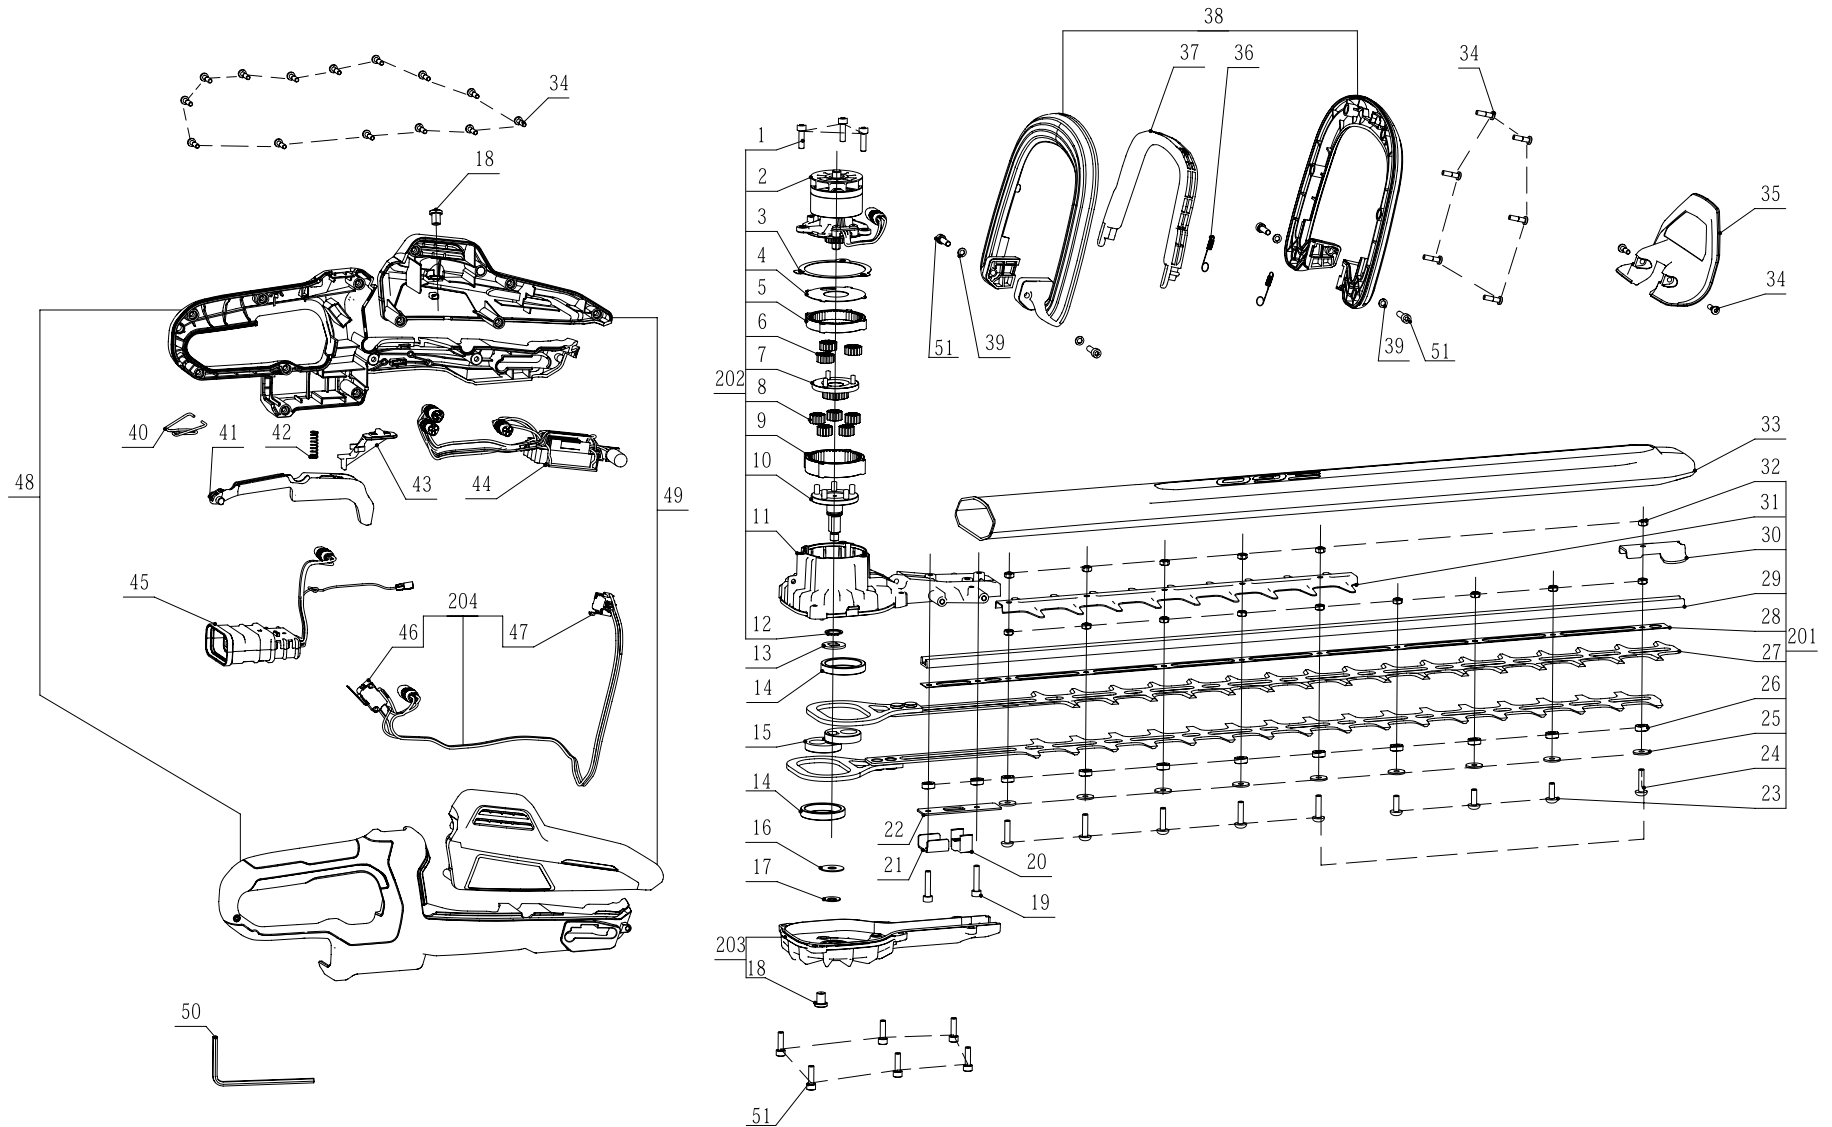

Product Description:Hedge Trimmer
Model Number:HTX6500
Body Number:0760069002_S
Version: A
Issue Date: 2018/11/01

Service Part List_HTX6500_Version A

No.	Product Model#	Part Number	Description	Qty
1	HTX6500	5620446003	Hexagon Socket Screw	3
2	HTX6500	2825419001	Motor & Gear ASSY	1
3	HTX6500	5690399001	Gasket Seal	1
4	HTX6500	5650631001	Washer	1
5	HTX6500	3520889001	Ring Gear	1
6	HTX6500	2824554001	Planet Gear Assembly	3
7	HTX6500	2824336001	Sun Gear ASSY	1
8	HTX6500	3520887001	Planet Gear	5
9	HTX6500	3520888001	Ring Gear	1
10	HTX6500	2824387002	Carrier	1
11	HTX6500	2825420001	Gear Case ASSY	1
12	HTX6500	5660018001	Circlips For Shaft	1
13	HTX6500	5650632001	Plain Washer	1
14	HTX6500	5650693001	Bush	2
15	HTX6500	3552450001	Eccentric Block	1
16	HTX6500	5650630001	Plain Washer	1
17	HTX6500	3660652001	Disc Spring	1
18	HTX6500	5620606001	Hexagon Socket Screw	2
19	HTX6500	5620216005	Hexagon Socket Screw	2
20	HTX6500	3521017001	Limit Chute	1
21	HTX6500	3706098001	Upper Support Plate	1
22	HTX6500	3706398001	Support Plate	1
23	HTX6500	5620604001	Hexagon Socket Screw	3
24	HTX6500	5620605001	Hexagon Socket Screw	6
25	HTX6500	5650487001	Plain Washer	9
26	HTX6500	5650531001	Bush	11
27	HTX6500	2826505001	Blade Set	2
28	HTX6500	3706422001	Hold Down Strip	1
29	HTX6500	3552744001	Clamp Support	1
30	HTX6500	3705992001	Tip Protector	1
31	HTX6500	3706043001	Protective Teeth	1
32	HTX6500	5630007006	Prevailing Torque Hexagon Nut	15