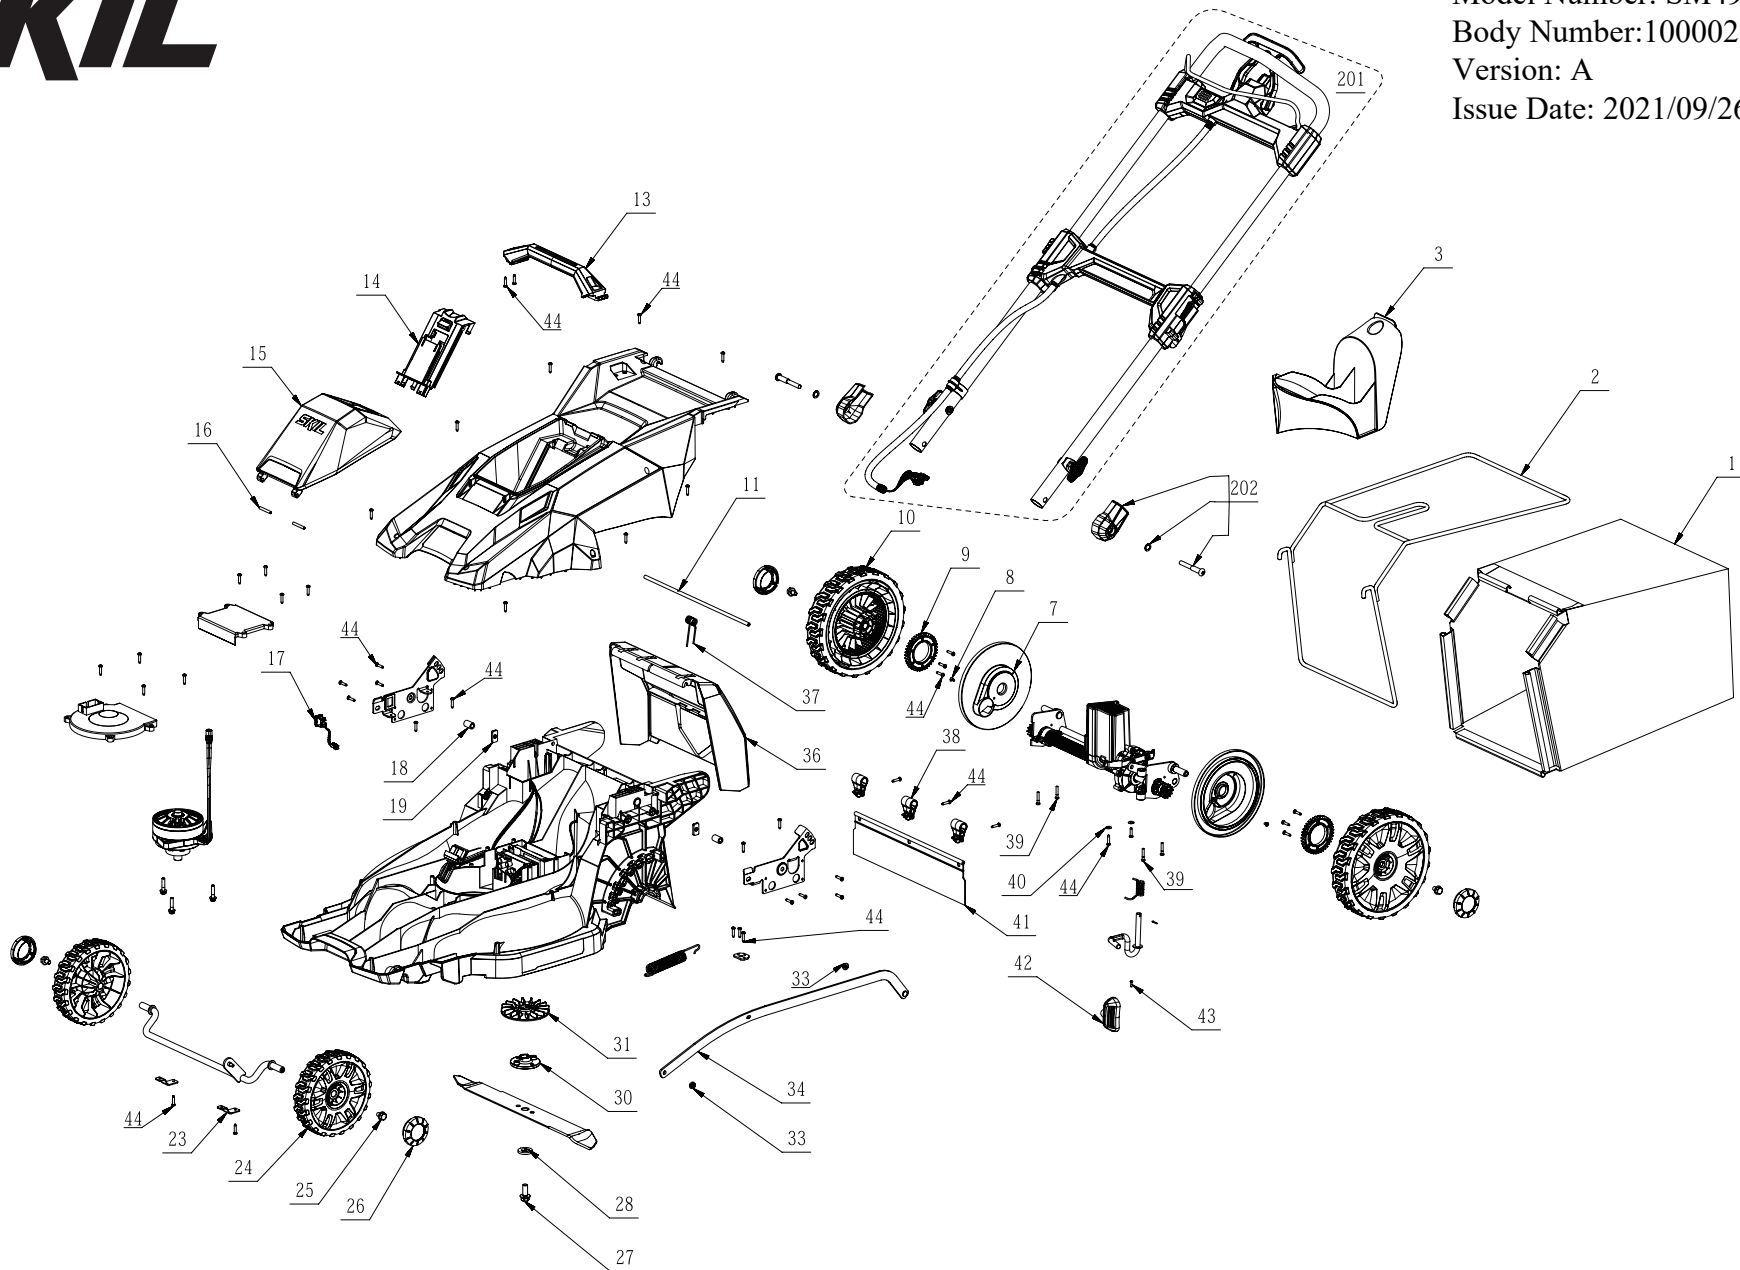

Product Description:Lawn Mower
Model Number: SM4910-00
Body Number:1000023001
Version: A
Issue Date: 2021/09/26

Product Description:Lawn Mower
Model Number: SM4910-00
Body Number:1000023001
Version: A
Issue Date: 2020/05/09

201

No.	Product Model#	Part Number	Description	Qty
1	SM4910-00	3800158001	Grass Catcher	1
2	SM4910-00	3707036001	Bag Frame	1
3	SM4910-00	3130423001	Mulch Plug	1
7	SM4910-00	3128946001	Protecting Cap	2
8	SM4910-00	5620067010	Screw	2
9	SM4910-00	3520933001	Gear	2
10	SM4910-00	2826985001	Wheel Assembly	2
11	SM4910-00	5670345001	Shaft	1
13	SM4910-00	3130413001	Auxiliary Handle	1
14	SM4910-00	2827251001	Guide Rail Assembly	1
15	SM4910-00	2827255001	Battery Cover Assembly	1
16	SM4910-00	5670538001	Parallel Pin	2
17	SM4910-00	4870735001	Switch Assembly	1
18	SM4910-00	3580002001	Bushing	2
19	SM4910-00	5630353001	Square Nut	2
23	SM4910-00	3705216001	Mounting Plate	2
24	SM4910-00	2826986001	Wheel Assembly	2
25	SM4910-00	5640010003	Hexagon Flange Bolt	4
26	SM4910-00	3129711001	Hubcap	4
27	SM4910-00	5640226001	Flange Bolt	1
28	SM4910-00	5650510001	Washer	1
30	SM4910-00	3520852002	Motor Bushing	1
31	SM4910-00	3127847001	Fan	1
33	SM4910-00	5630013003	Prevailing Torque Hexagon	2
34	SM4910-00	2826751001	Connecting Rod ASSY	1
36	SM4910-00	3130426001	Rear Cover	1
37	SM4910-00	3660559001	Torsion Spring	1
38	SM4910-00	3129770001	Bevel Support	3
39	SM4910-00	5620480002	Screw	4
40	SM4910-00	5650004001	Plain Washer	2
41	SM4910-00	3130421001	Trail Shield	1
42	SM4910-00	3130412001	Height Adjusting Lever	1
43	SM4910-00	5620065005	Screw	1
44	SM4910-00	5620157006	Hexagon Socket Screw	1
202	SM4910-00	2827248001	Decorative Cover Assembly	2
201	SM4910-00	2826857002	Handle ASSY	1
401	SM4910-00	2827252001	Beam Assembly	1
402	SM4910-00	2827253001	Adjusting Lever Assembly	2