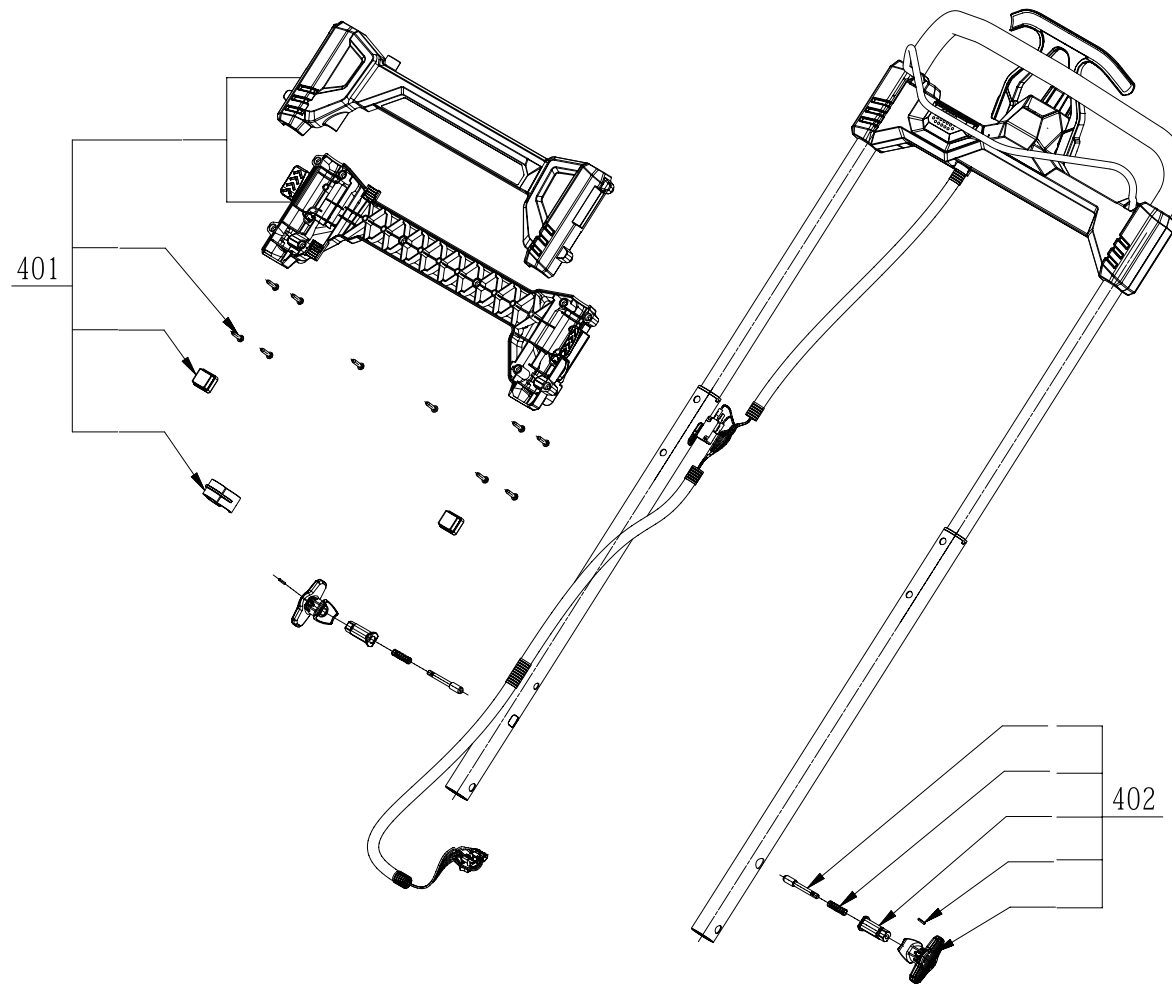

Product Description:Lawn Mower
Model Number: SM4910-00
Body Number:1000023001
Version: A
Issue Date: 2021/09/26

Product Description:Lawn Mower
Model Number: SM4910-00
Body Number:1000023001
Version: A
Issue Date: 2020/05/09

201

No.	Product Model#	Part Number	Description	Qty
1	SM4910-00	3800158001	Grass Catcher	1
2	SM4910-00	3707036001	Bag Frame	1
3	SM4910-00	3130423001	Mulch Plug	1
7	SM4910-00	3128946001	Protecting Cap	2
8	SM4910-00	5620067010	Screw	2
9	SM4910-00	3520933001	Gear	2
10	SM4910-00	2826985001	Wheel Assembly	2
11	SM4910-00	5670345001	Shaft	1
13	SM4910-00	3130413001	Auxiliary Handle	1
14	SM4910-00	2827251001	Guide Rail Assembly	1
15	SM4910-00	2827255001	Battery Cover Assembly	1
16	SM4910-00	5670538001	Parallel Pin	2
17	SM4910-00	4870735001	Switch Assembly	1
18	SM4910-00	3580002001	Bushing	2
19	SM4910-00	5630353001	Square Nut	2
23	SM4910-00	3705216001	Mounting Plate	2
24	SM4910-00	2826986001	Wheel Assembly	2
25	SM4910-00	5640010003	Hexagon Flange Bolt	4
26	SM4910-00	3129711001	Hubcap	4
27	SM4910-00	5640226001	Flange Bolt	1
28	SM4910-00	5650510001	Washer	1
30	SM4910-00	3520852002	Motor Bushing	1
31	SM4910-00	3127847001	Fan	1
33	SM4910-00	5630013003	Prevailing Torque Hexagon	2
34	SM4910-00	2826751001	Connecting Rod ASSY	1
36	SM4910-00	3130426001	Rear Cover	1
37	SM4910-00	3660559001	Torsion Spring	1
38	SM4910-00	3129770001	Bevel Support	3
39	SM4910-00	5620480002	Screw	4
40	SM4910-00	5650004001	Plain Washer	2
41	SM4910-00	3130421001	Trail Shield	1
42	SM4910-00	3130412001	Height Adjusting Lever	1
43	SM4910-00	5620065005	Screw	1
44	SM4910-00	5620157006	Hexagon Socket Screw	1
202	SM4910-00	2827248001	Decorative Cover Assembly	2
201	SM4910-00	2826857002	Handle ASSY	1
401	SM4910-00	2827252001	Beam Assembly	1
402	SM4910-00	2827253001	Adjusting Lever Assembly	2