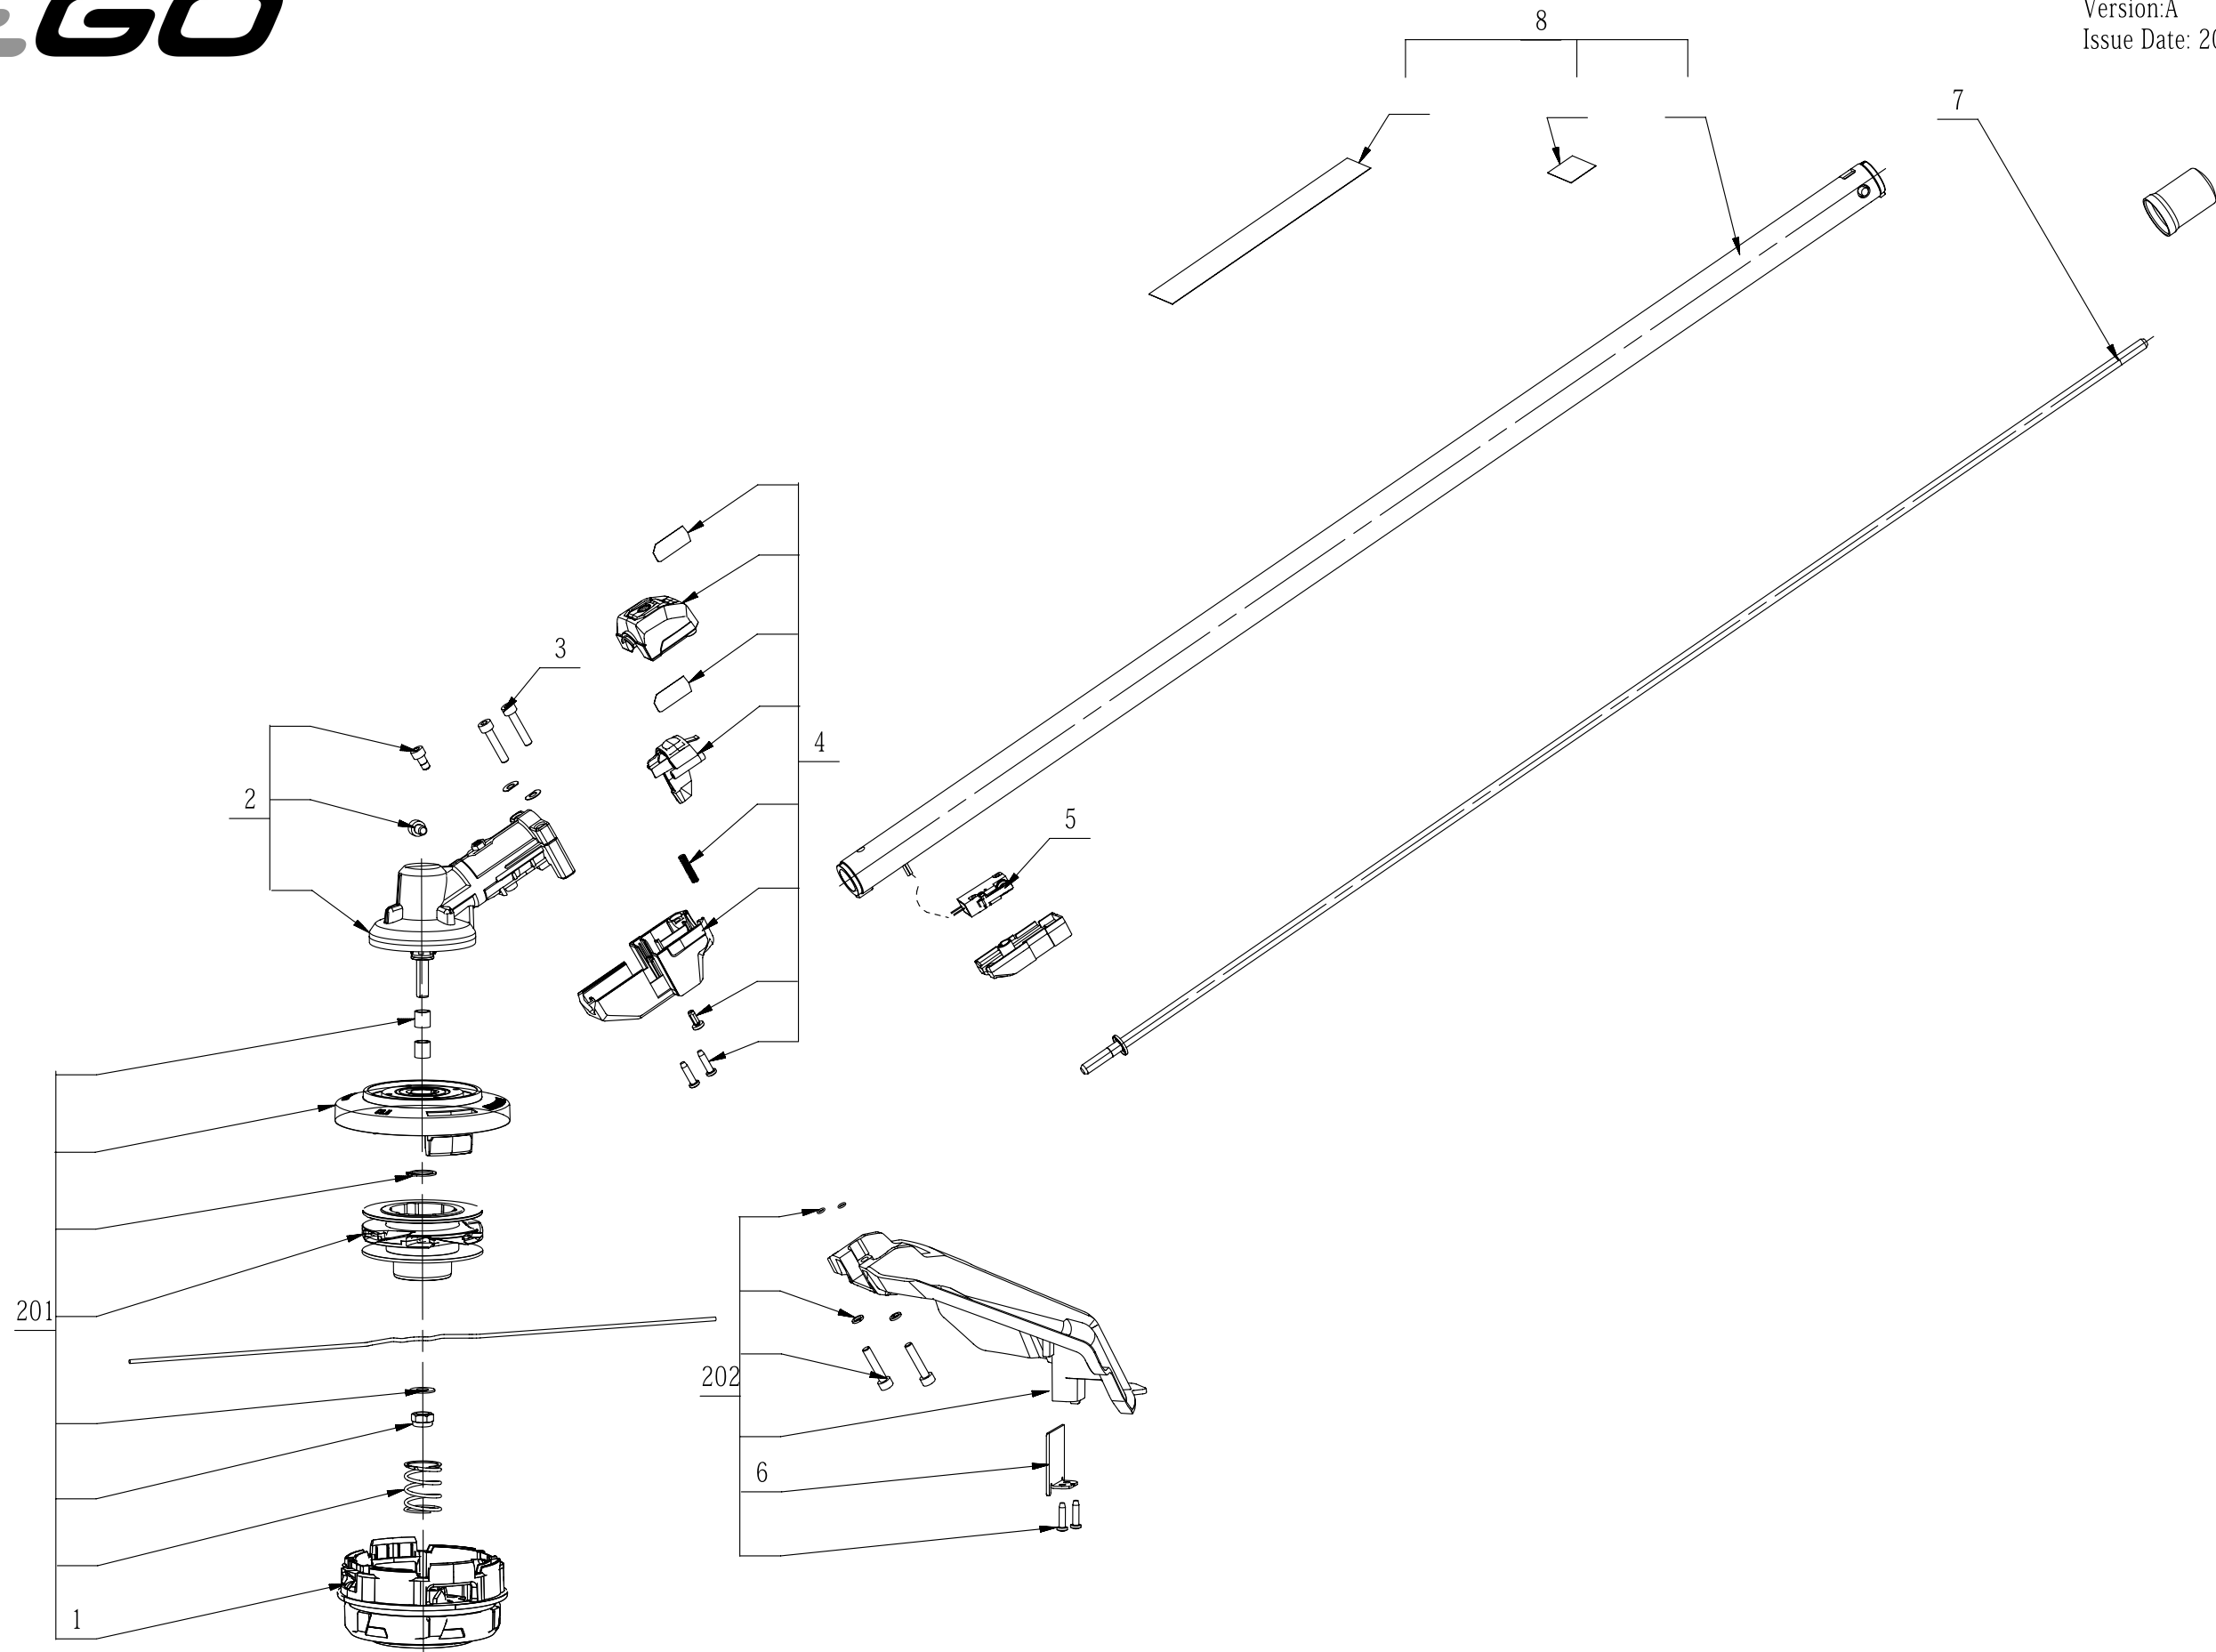

Product Description: String Trimmer Attachment  
Model Number: STA1600  
Service Item Number: F850023001S01  
Version: A  
Issue Date: 2022/11/30

## Service Part List\_STA1600\_Version A

No.	Product Model#	Part Number	Description	Qty
1	STA1600	2826637003	Lower Housing ASSY	1
2	STA1600	2790750001	Gear Case Assembly	1
3	STA1600	5620216003	Hexagon Socket Screw	2
4	STA1600	2829799001	Switch Box Assembly	1
5	STA1600	4870728003	Micro Switch	1
6	STA1600	3705934001	Blade	1
7	STA1600	2829345001	Shaft Assembly	1
8	STA1600	2829657001	Connecting Tube Assembly	1
201	STA1600	2829341001	Cutting Head Set	1
202	STA1600	2829156001	Protective Cover Assembly	1