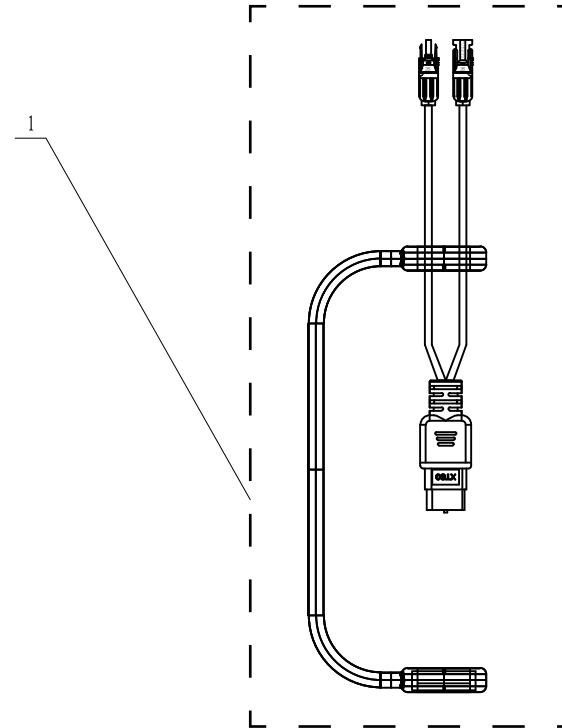

Product Description: Solar Panel
Model Number: SP1000
Body Number:
Version: A
Issue Date: 2023/03/16

No.	Product Model#	Part Number	Description	Qty
1	SP1000	4861272001	XT60 male to MC4 plugs with silicon button	1