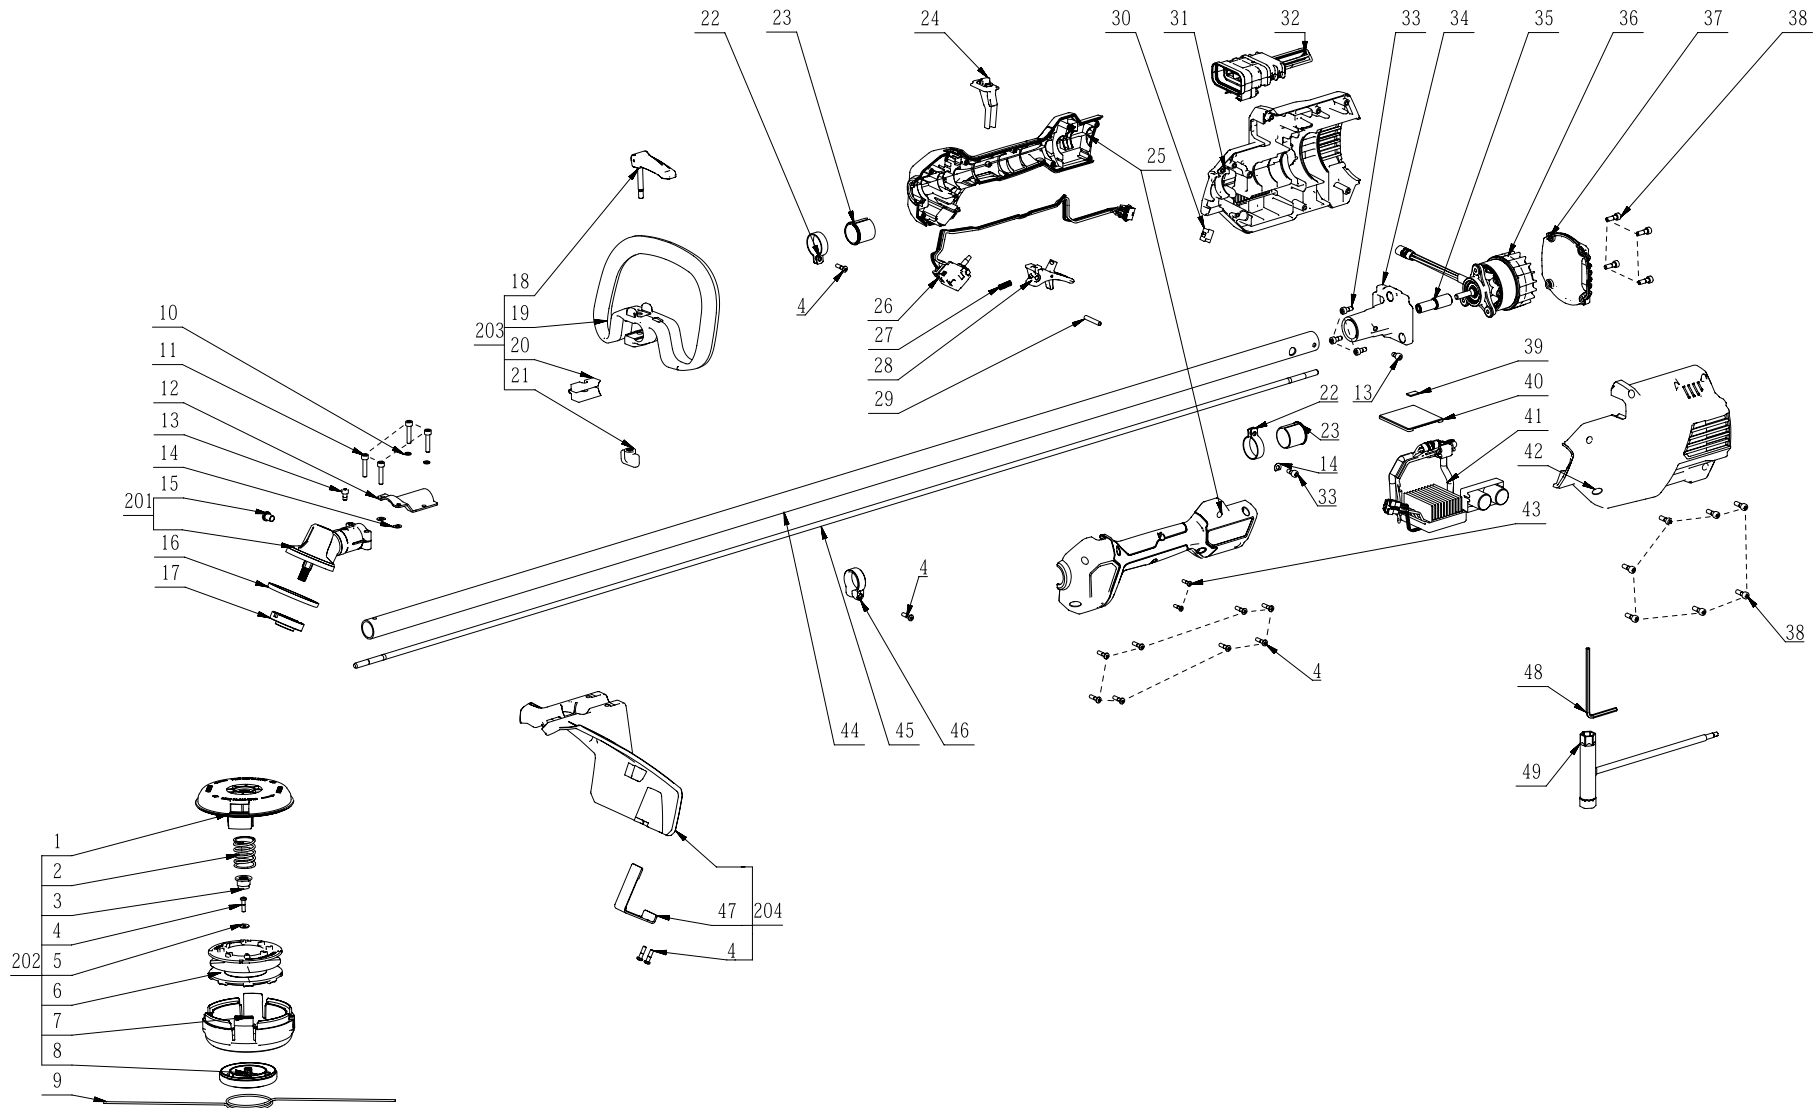

Product Description: String Trimmer  
Model Number: STX3800  
Body Number: 0760078003\_S  
Version: A  
Issue Date: 2020/06/15

No.	Product Model#	Part Number	Description	Qty
33	STX3800	5620018005	Hexagon Socket Screw	4
34	STX3800	2825783001	Base Assembly	1
35	STX3800	3552896001	Shaft Sleeve	1
36	STX3800	2730271001	DC Motor	1
37	STX3800	3422158001	Rear Cover	1
38	STX3800	5620019004	Hexagon Socket Screw	11
39	STX3800	3704820001	Sponge Pad	1
40	STX3800	3129444001	Plate	1
41	STX3800	2830332003	Electric Assembly	1
42	STX3800	3422156001	Left Housing	1
43	STX3800	5610305001	Tapping Screw	2
44	STX3800	2826455001	Tube Assembly	1
45	STX3800	2825589001	Shaft	1
46	STX3800	3128598001	Retaining Ring	1
47	STX3800	3707375001	Blade	1
48	STX3800	5680164001	Inner Hexagon Spanner	1
49	STX3800	5680217001	Wrench	1
201	STX3800	2825611001	Gear Case ASSY	1
202	STX3800	2825606001	Cutting Head Set	1
203	STX3800	2824020003	Handle ASSY	1
204	STX3800	2827559002	Guard ASSY	1