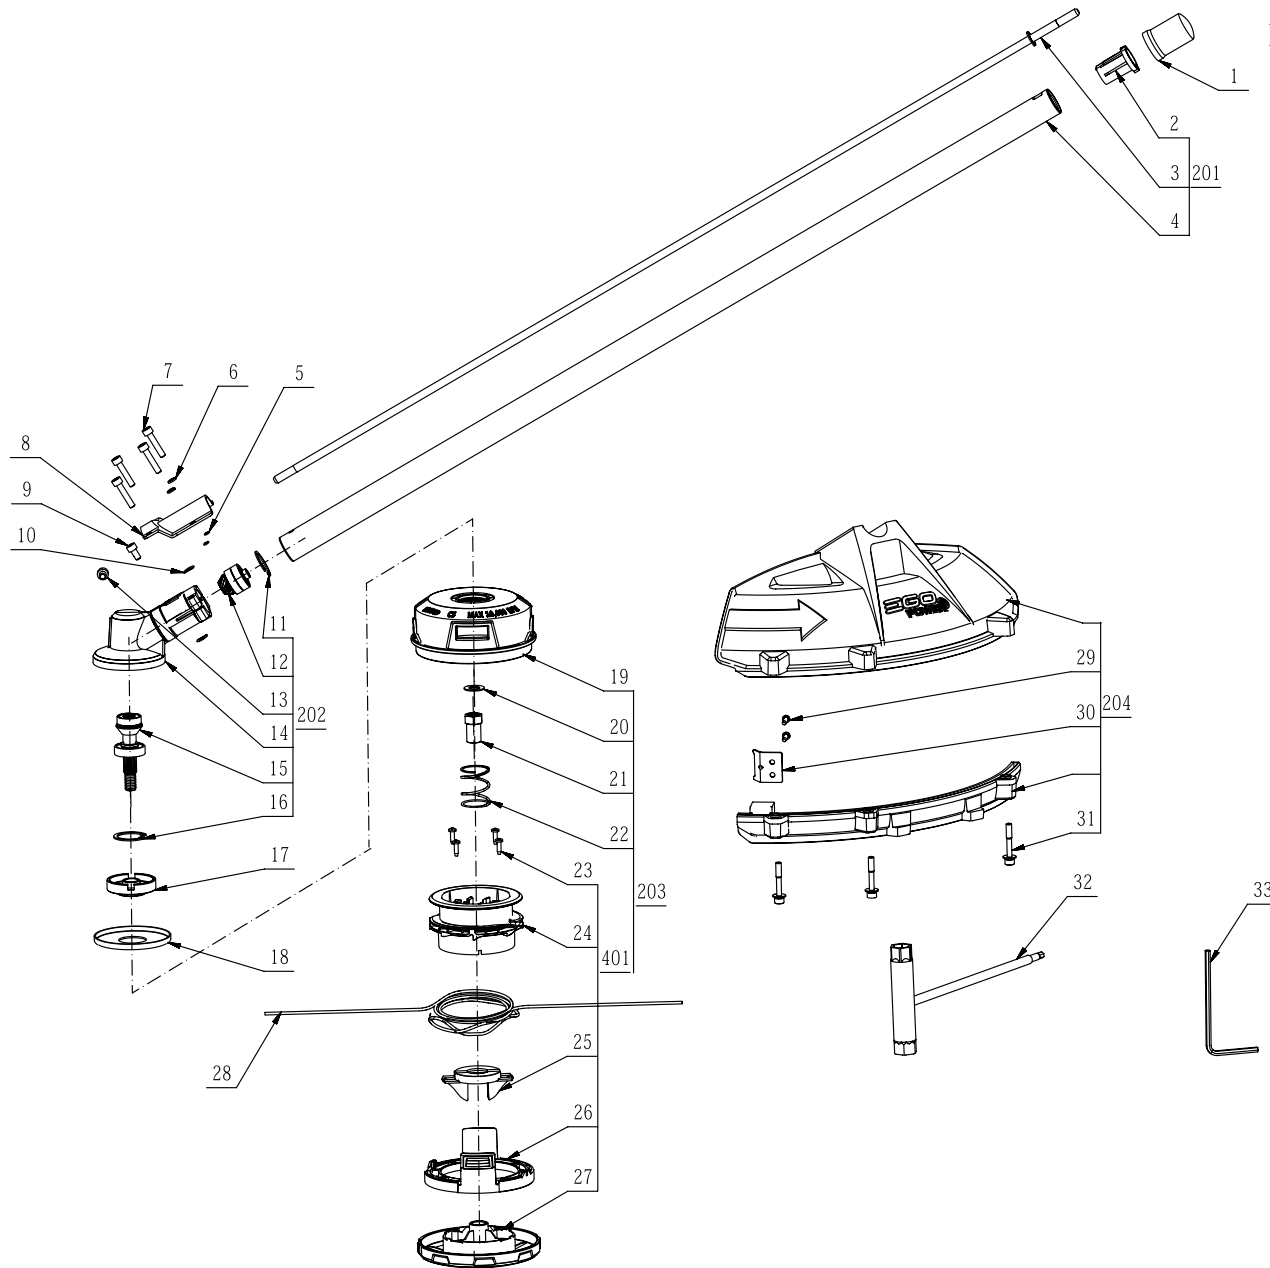

Product Description: String Trimmer Attachment
Model Number: STA1500
Body Number: 0760054002_S
Version: A
Issue Date: 2017/01/20

Service Part List_STA1500_Version A

No.	Product Model#	Part Number	Description	Qty
1	STA1500	3128734001	Sleeve	1
2	STA1500	3128556001	Guiding Block	1
3	STA1500	2824792002	Shaft Assembly	1
4	STA1500	2824791002	Tube Assembly	1
5	STA1500	5690203001	O Ring	2
6	STA1500	5650015012	Spring Washer	2
7	STA1500	5620216003	Screw	4
8	STA1500	3705417001	Fixing Board	1
9	STA1500	5620213003	Hexagon Socket Screw	1
10	STA1500	5650598001	Washer	2
11	STA1500	5660151001	Circlips For Hole	1
12	STA1500	2824588002	Pinion Assembly	1
13	STA1500	5620546001	Hexagon Socket Screw	1
14	STA1500	3421862001	Gear Case	1
15	STA1500	2824589002	Shaft Assembly	1
16	STA1500	5660021002	Circlips For Hole	1
17	STA1500	3552509001	Inner Flange	1
18	STA1500	3706103001	Shield	1
19	STA1500	2824947001	Upper Housing ASSY	1
20	STA1500	5650577001	Plain Washer	1
21	STA1500	5630303001	Nut	1
22	STA1500	3660654001	Compression Spring	1
23	STA1500	5610022001	Tapping Screw	4
24	STA1500	2824945001	Mounting Wire Holder ASSY	1
25	STA1500	3128671001	Slot Cover	1
26	STA1500	3128710001	Lower Housing	1
27	STA1500	3128711001	Support Head	1
28	STA1500	3800122001	Trimmer Line	1
29	STA1500	5610294001	Tapping Screw	2
30	STA1500	3706106001	Blade	1
31	STA1500	5620548001	Screw with Washer	3
32	STA1500	5680217001	Wrench	1

No.	Product Model#	Part Number	Description	Qty
33	STA1500	5680164001	Inner Hexagon Spanner	1
201	STA1500	2824590002	Connecting Tube ASSY	1
202	STA1500	2824954002	Gear Case ASSY	1
203	STA1500	2823354001	Cutting Head Set	1
204	STA1500	2824957002	Guard ASSY	1
401	STA1500	2824946001	Lower Housing ASSY	1