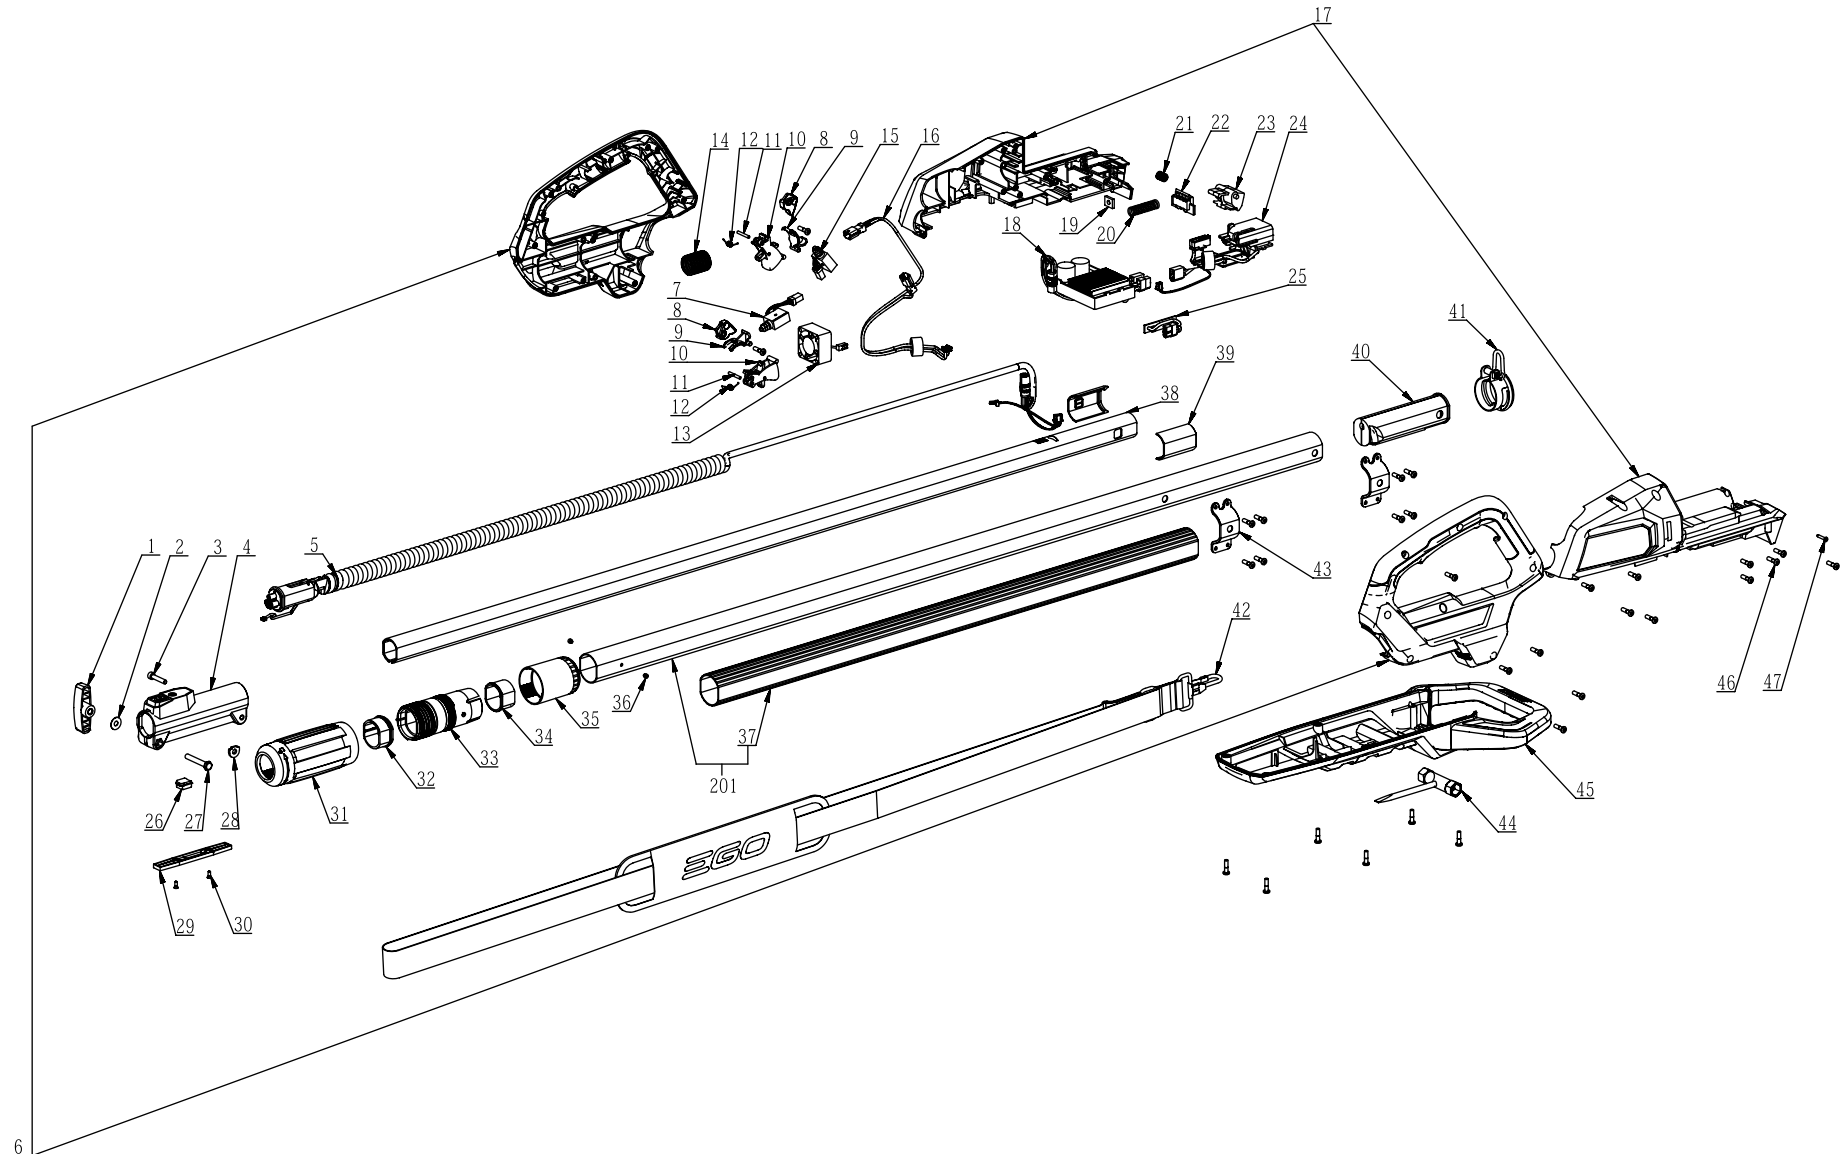

Product Description: Telescopic Power Pole  
Model Number: PPX1000  
Body Number: 0760100001\_S  
Version: A  
Issue Date: 2020/11/30

No.	Product Model#	Part Number	Description	Qty
33	PPX1000	3131108001	Connecting Tube	1
34	PPX1000	3580089001	Inner Pipe Bush	1
35	PPX1000	5630374001	Lock Nut	1
36	PPX1000	5620399001	Hexagon Socket Screw	2
37	PPX1000	4920673001	Sponge Protection Tube	1
38	PPX1000	3707428001	Inner Tube	1
39	PPX1000	3131144001	Limit Bush	2
40	PPX1000	3900330001	Cover Plate Assembly	1
41	PPX1000	2823906001	Hook Set	1
42	PPX1000	3800111001	Harness	1
43	PPX1000	3707529001	Pressure Plate	2
44	PPX1000	5680272001	Socket Wrench	1
45	PPX1000	3131200001	Bracket	1
46	PPX1000	5620479001	Screw	30
47	PPX1000	5610013006	Tapping Screw	1
201	PPX1000	2827849001	Aluminium Tube Assembly	1