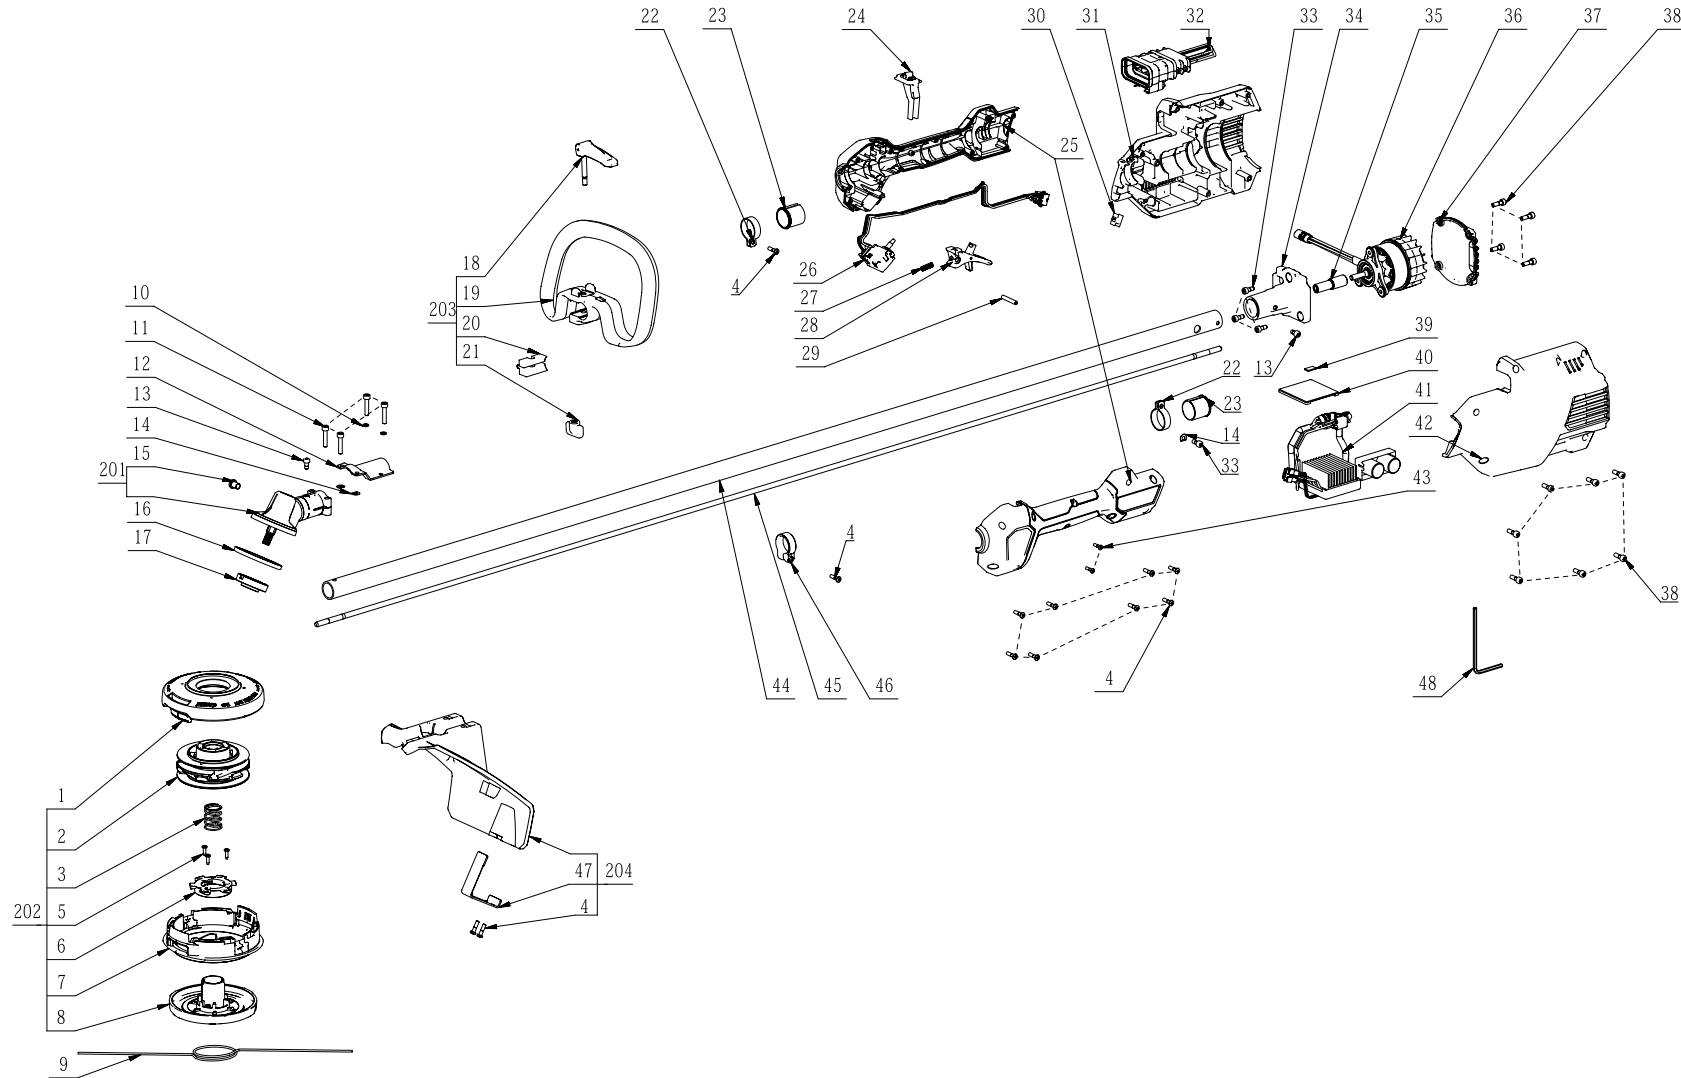

Product Description: String Trimmer  
Model Number: STX3800  
Body Number: 0760078003\_S  
Version: B  
Issue Date: 2020/10/10

## Service Part List\_STX3800\_Version B

No.	Product Model#	Part Number	Description	Qty
1	STX3800	3131052001	Top Cover	1
2	STX3800	2827187002	Mounting Wire Holder	1
3	STX3800	3660833001	Compression Spring	1
4	STX3800	5620479001	Screw	12
5	STX3800	5610022004	Tapping Screw	1
6	STX3800	3131050001	Connect Bush	1
7	STX3800	2823608001	Lower Housing Assembly	1
8	STX3800	3131529001	Base Pad	1
9	STX3800	3800150001	Trimmer Line	1
10	STX3800	5650015012	Spring Washer	2
11	STX3800	5620216006	Hexagon Socket Screw	4
12	STX3800	3705417001	Fixing Board	1
13	STX3800	5620213003	Hexagon Socket Screw	2
14	STX3800	5650598001	Washer	3
15	STX3800	5620606001	Hexagon Socket Screw	1
16	STX3800	3706103001	Shield	1
17	STX3800	3552509001	Inner Flange	1
18	STX3800	2824142003	Handle Lever Set	1
19	STX3800	3127657001	Front Handle	1
20	STX3800	3127651001	Clamping Block	1
21	STX3800	3400010003	Wing Nut	1
22	STX3800	3706559001	Fixed Ring	2
23	STX3800	3129457001	Holding Ring	2
24	STX3800	3130093001	Push Button	1
25	STX3800	3900163001	Handle Set	1
26	STX3800	4870685001	Switch Assembly	1
27	STX3800	3660088003	Knob-reset Spring	1
28	STX3800	2826345001	Switch Lever ASSY	1
29	STX3800	5670028002	Pin	1
30	STX3800	5650604001	Rubber Gasket	1
31	STX3800	3422157001	Right Housing	1
32	STX3800	4860525001	Internal Wire ASSY	1