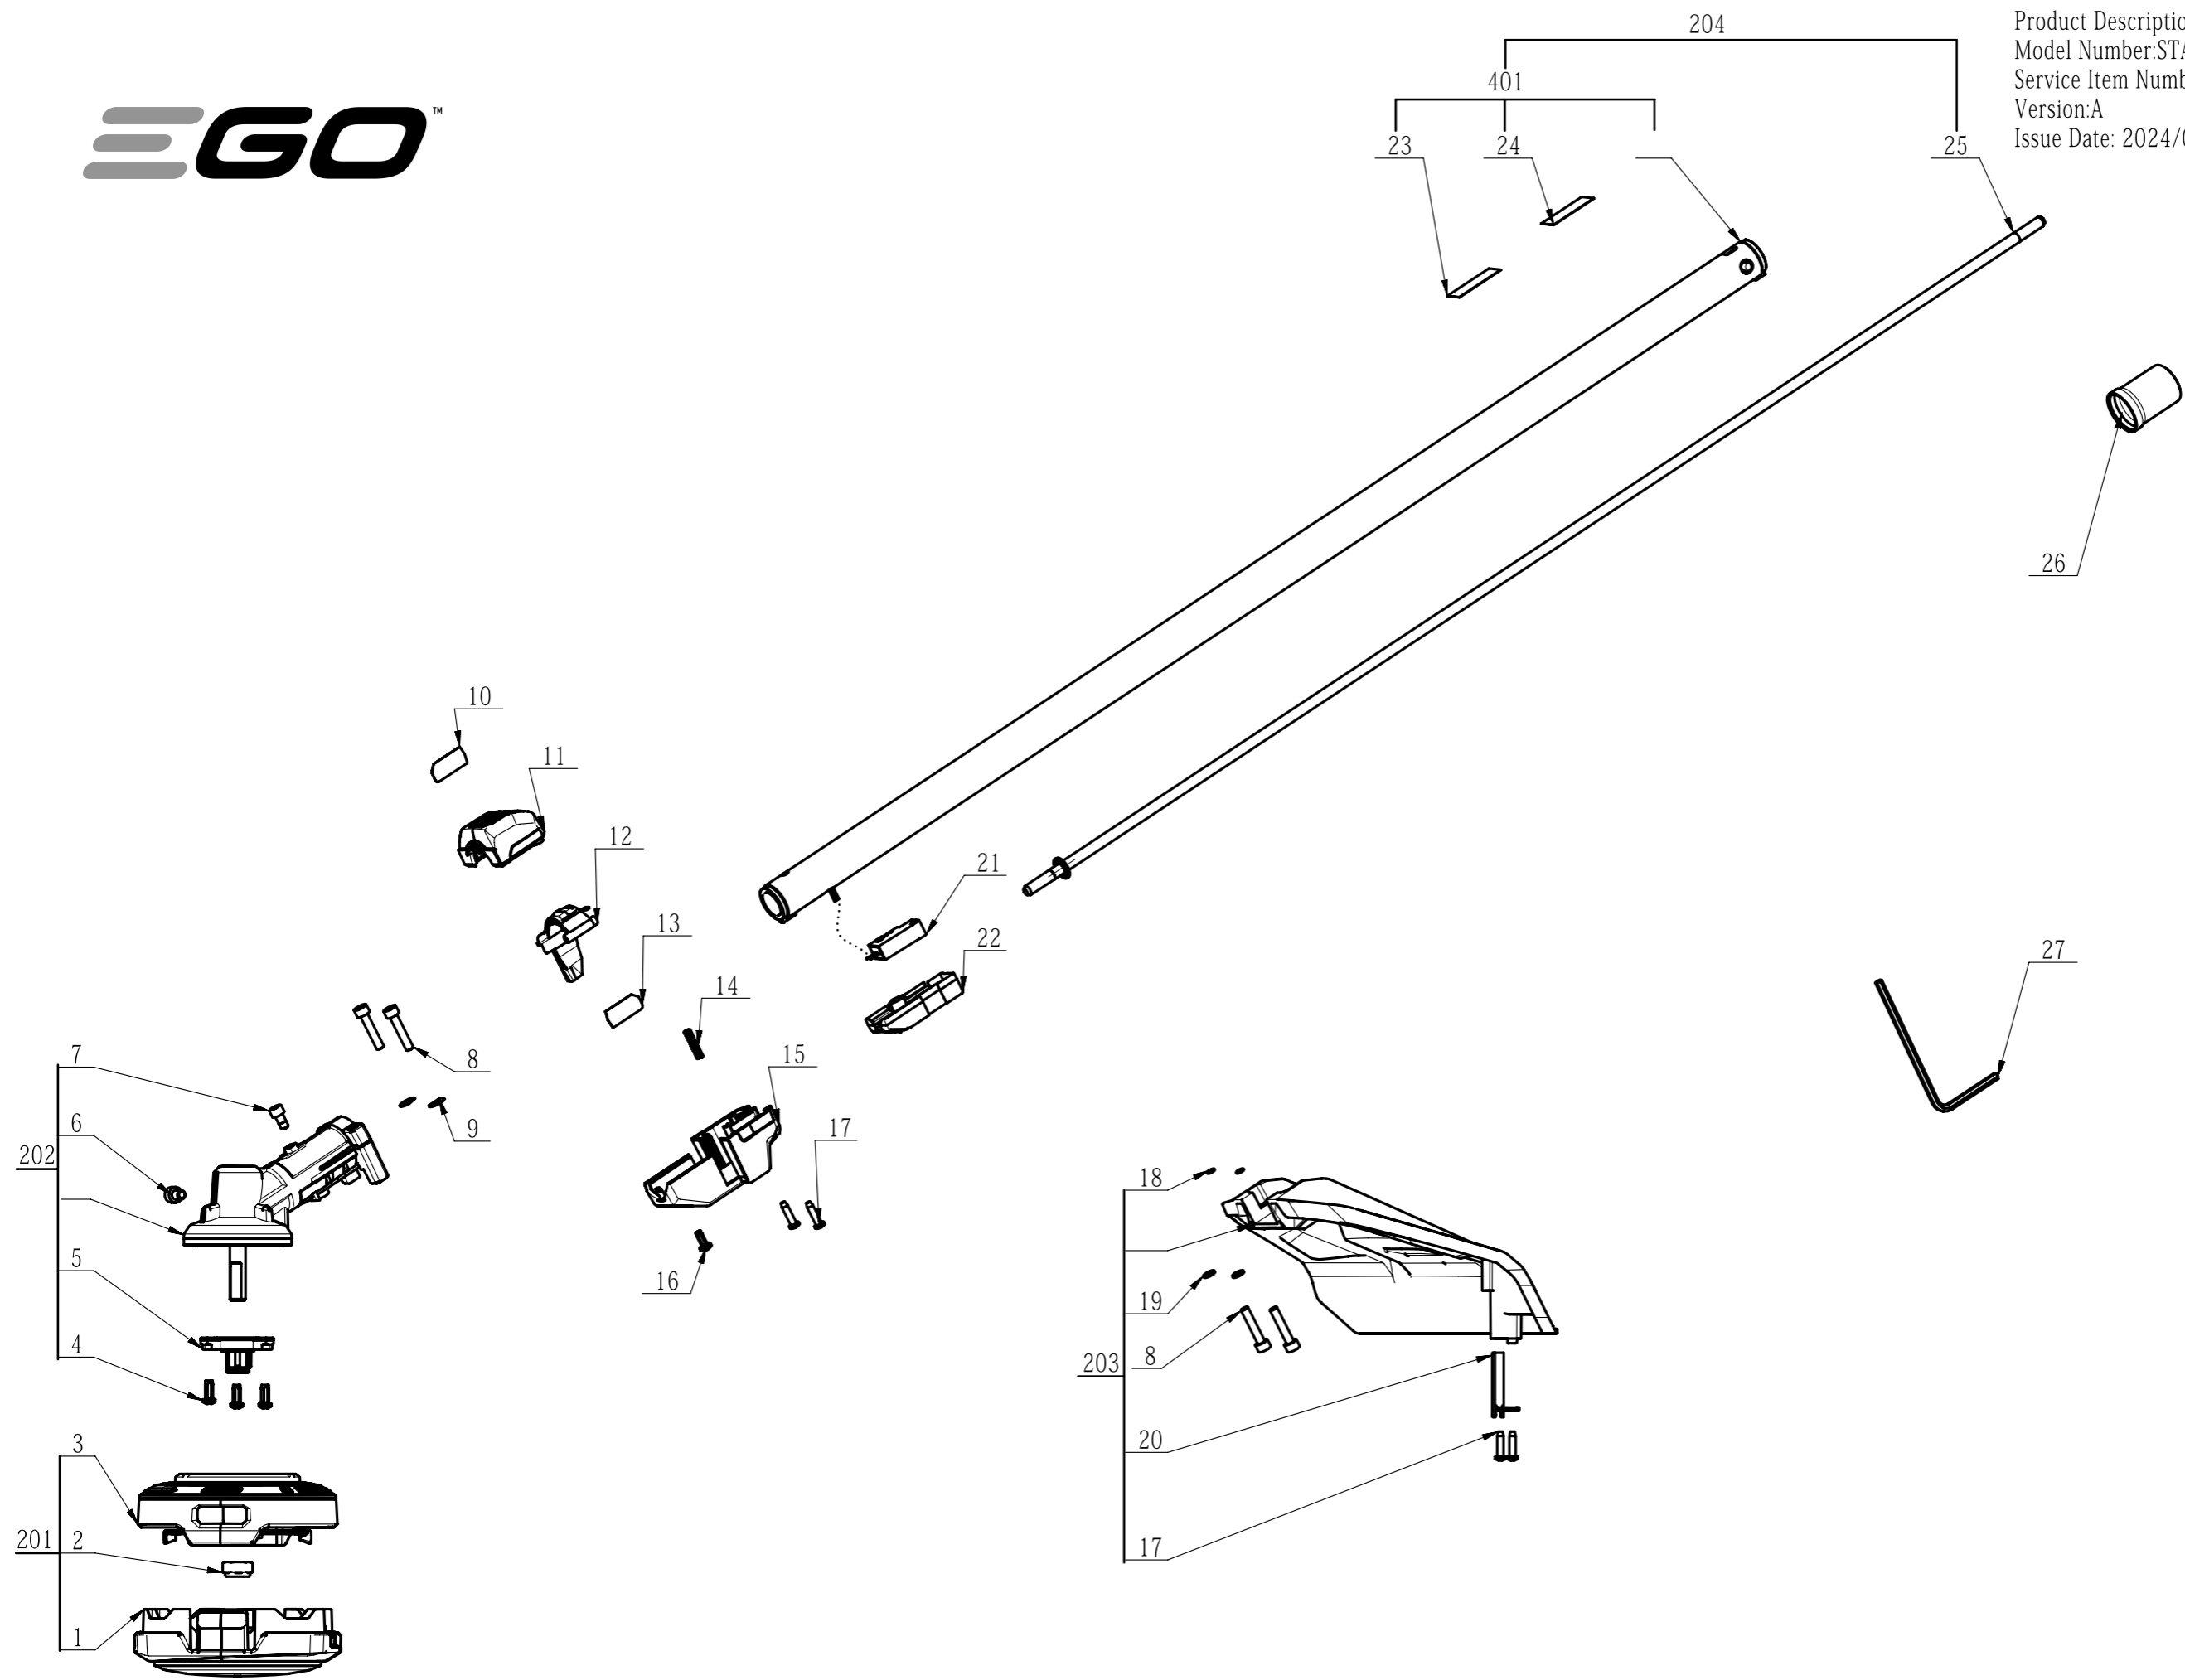

Product Description: Multi Head String Trimmer Attachment
Model Number: STA1700
Service Item Number: F850058001S01
Version: A
Issue Date: 2024/08/14

Service Part List_STA1700_Version A

No.	Product Model#	Part Number	Description	Qty
1	STA1700	2851743001	Lower Housing Assembly	1
2	STA1700	5630623001	Wailing Torque Type Hexagon Lock	1
3	STA1700	2851742001	Top Cover Assembly	1
4	STA1700	5610304001	Thread Forming Screw	3
5	STA1700	3133789001	Bearing Seat	1
6	STA1700	5620546001	Hexagon Socket Screw	1
7	STA1700	5620213003	Hexagon Socket Screw	1
8	STA1700	5620216003	Hexagon Socket Screw	4
9	STA1700	5650598001	Washer	2
10	STA1700	2245876002	Nameplate	1
11	STA1700	3323135001	Top Switch Box Cover	1
12	STA1700	3132757001	Switch Lever	1
13	STA1700	2245876001	Nameplate	1
14	STA1700	3660124001	Spring	1
15	STA1700	3133784001	Bottom Switch Box Cover	1
16	STA1700	5610097002	Thread Forming Screw	1
17	STA1700	5610294001	Tapping Screw	2
18	STA1700	5690203001	O Ring	2
19	STA1700	5650015012	Spring Washer	2
20	STA1700	3705934001	Blade	1
21	STA1700	4870728003	Micro Switch	1
22	STA1700	3133790001	Switch Support	1
23	STA1700	2243910002	Label	1
24	STA1700	2245875002	Nameplate	1
25	STA1700	2829345001	Shaft Assembly	1
26	STA1700	3128734001	Sleeve	1
27	STA1700	5680164001	Inner Hexagon Spanner	1
201	STA1700	2851744001	Cutting Head Set	1
202	STA1700	2790929001	Gear Case Assembly	1
203	STA1700	2851745001	Protective Cover Assembly	1
204	STA1700	2852009003	Connecting Tube Assembly	1
401	STA1700	2852010003	Connecting Tube Assembly	1