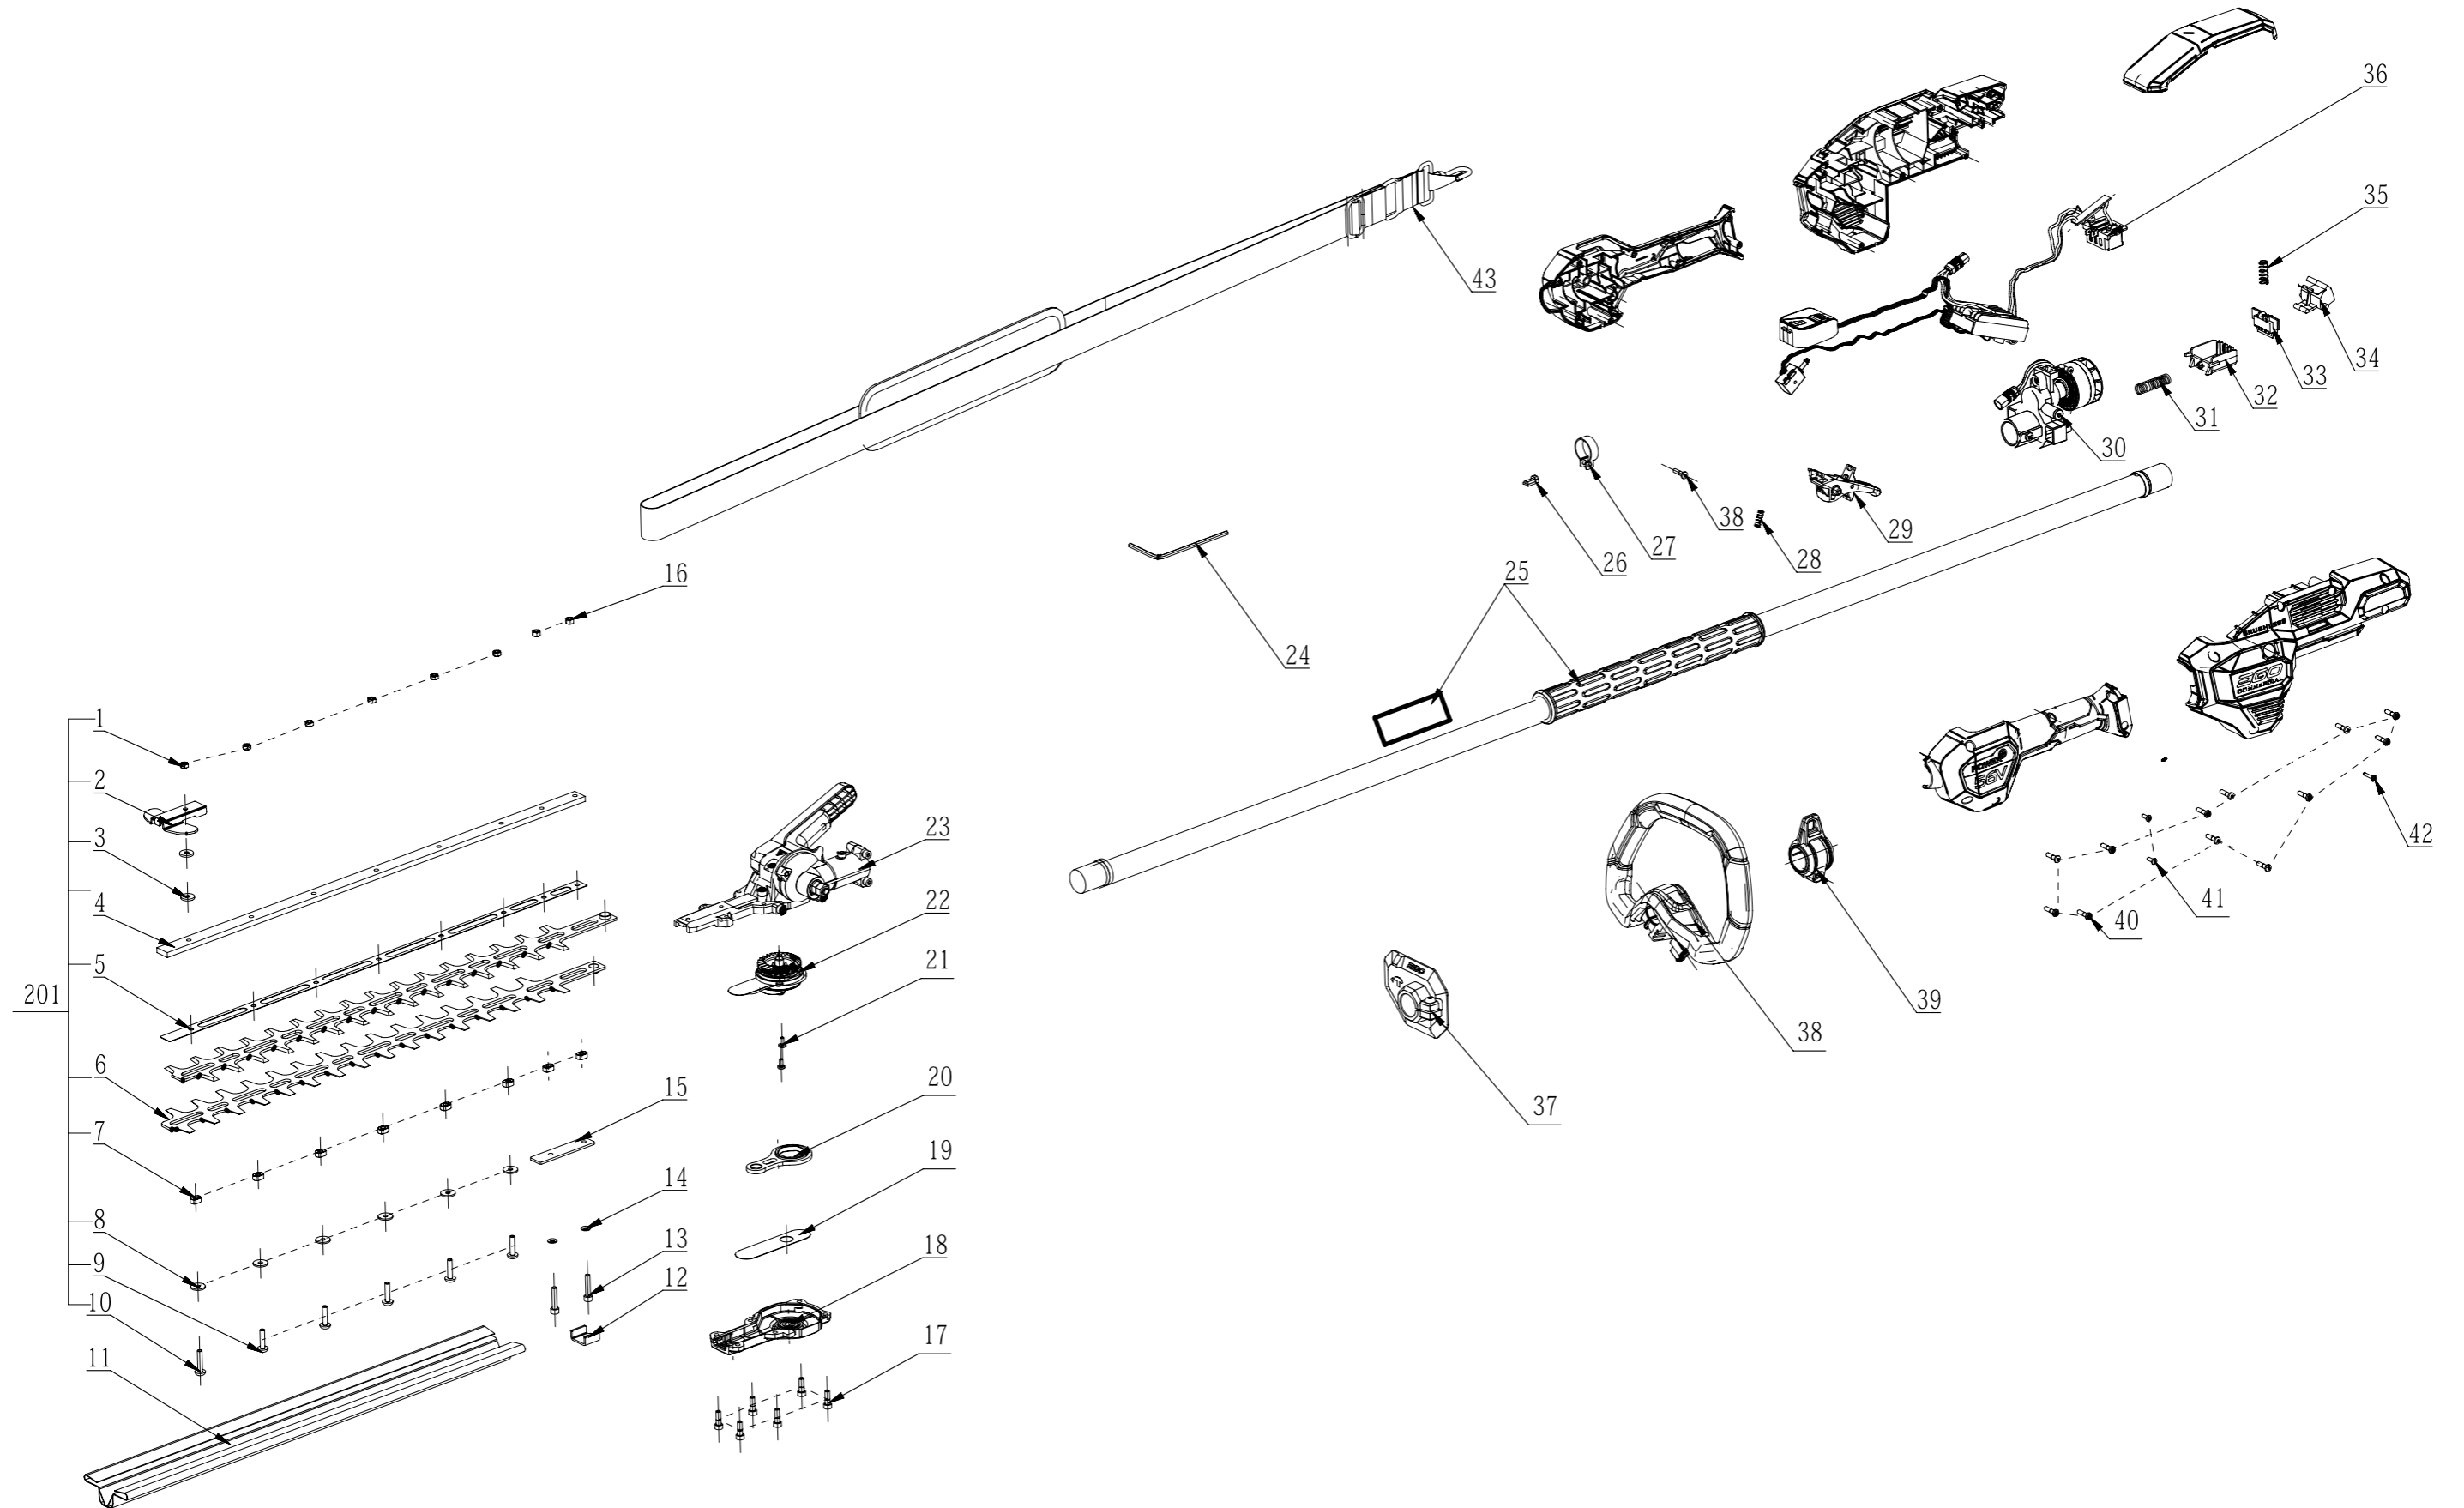

Product Description: Pole Hedge Trimmer
Model Number: HTX 5300-PA
Service Item Number: F830036002S01
Version: A
Issue Date: 2024/05/15

Service Part List_HTX5300-PA_Vervion A

No.	Product Model#	Part Number	Description	Qty
1	HTX5300-PA	5630007010	Prevailing Torque Hexagon Nut	6
2	HTX5300-PA	3705992001	Tip Protector	1
3	HTX5300-PA	5650047001	Plain Washer	2
4	HTX5300-PA	3709011001	Clamp Support	1
5	HTX5300-PA	3709018001	Hold Down Strip	1
6	HTX5300-PA	3709060001	Blade	2
7	HTX5300-PA	3580331001	Bushing	8
8	HTX5300-PA	5650487001	Plain Washer	6
9	HTX5300-PA	5620605001	Hexagon Socket Screw	5
10	HTX5300-PA	5611133001	Hexagon Socket Button Head Screw	1
11	HTX5300-PA	3134546001	Sheath	1
12	HTX5300-PA	3709251001	Support Plate	1
13	HTX5300-PA	5620216005	Hexagon Socket Screw	2
14	HTX5300-PA	5651101001	Wave Washer	2
15	HTX5300-PA	3709014001	Support Plate	1
16	HTX5300-PA	5630565001	Prevailing Torque Type All-metal	2
17	HTX5300-PA	5620019005	Hexagon Socket Screw	6
18	HTX5300-PA	2850667001	Lower Gear Case Cover Assembly	1
19	HTX5300-PA	3700736001	Support Plate	1
20	HTX5300-PA	2824890002	Link Assembly	1
21	HTX5300-PA	5620156007	Hexagon Socket Screw	2
22	HTX5300-PA	2850168001	Bevel Gear Assembly	1
23	HTX5300-PA	2790814001	Gear Case Assembly	1
24	HTX5300-PA	5680164001	Inner Hexagon Spanner	1
25	HTX5300-PA	2850315002	Connecting Tube Assembly	1
26	HTX5300-PA	3133938001	Rubber Block	1
27	HTX5300-PA	3705178001	Fixed Ring	1
28	HTX5300-PA	3660088003	Knob-reset Spring	1
29	HTX5300-PA	2829162001	Trigger Assembly	1
30	HTX5300-PA	2790798001	Motor And Gear Case Assembly	1
31	HTX5300-PA	3660818001	Compression Spring	1