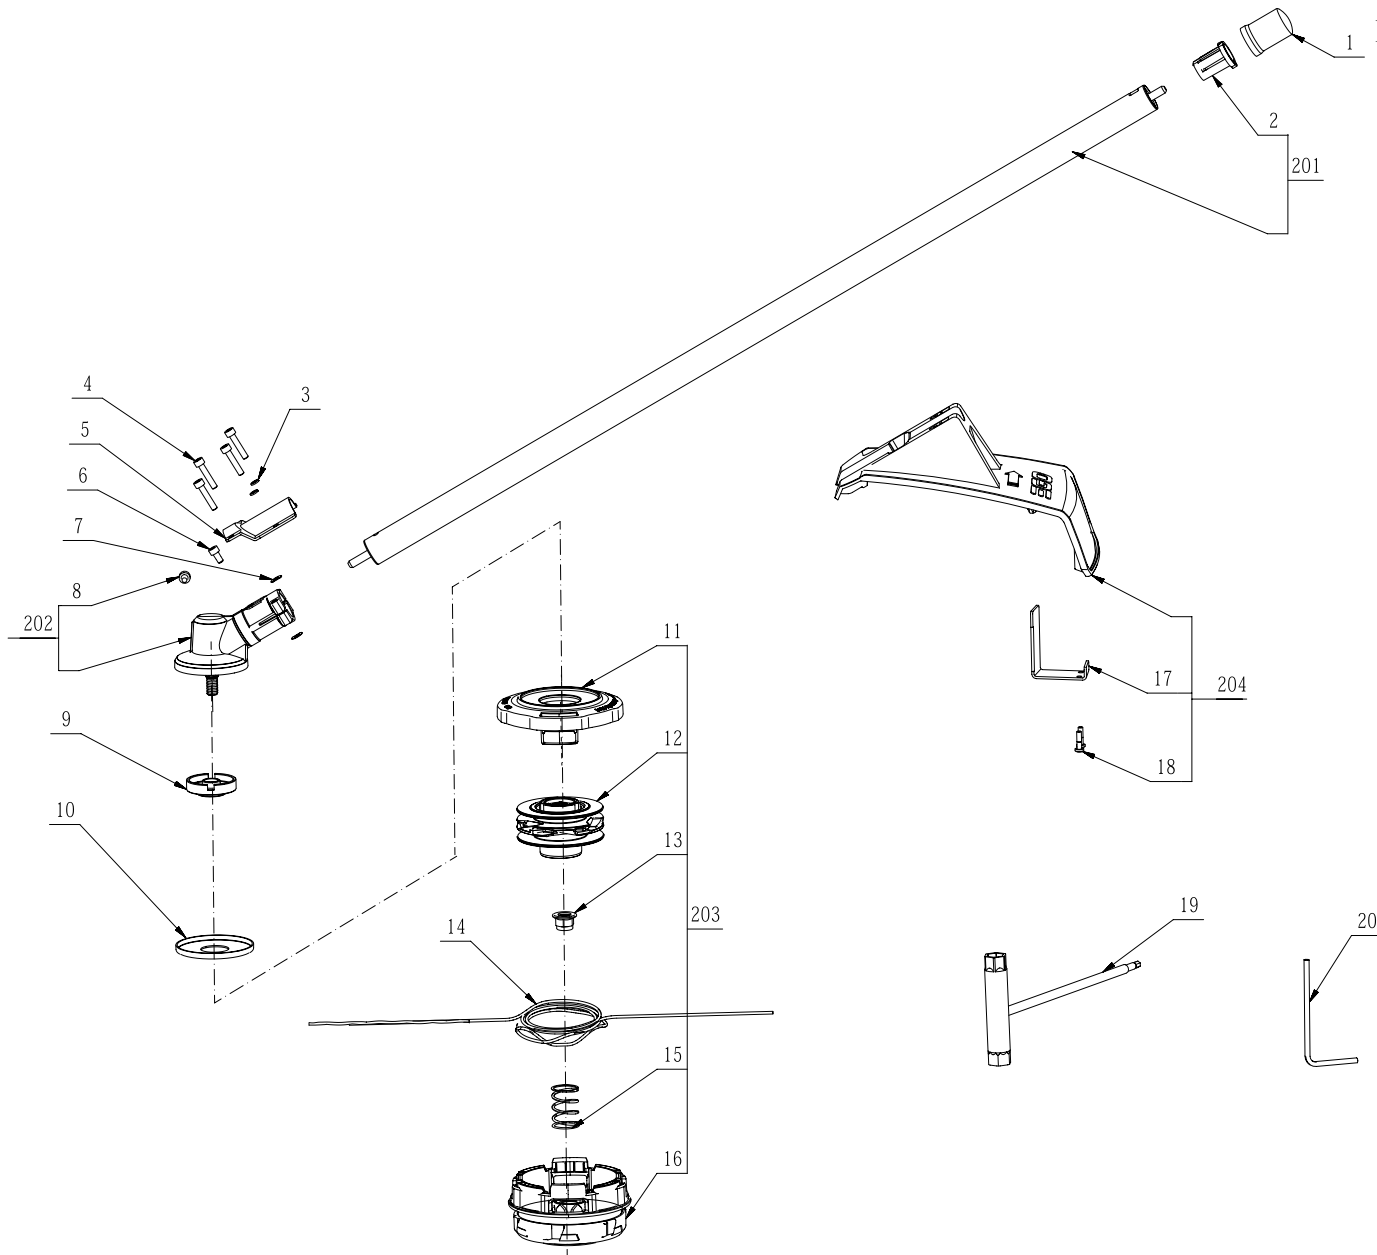

Product Description: String Trimmer Attachment  
Model Number: STA1500  
Body Number: 0760054006\_S  
Version: B  
Issue Date: 2020/10/30

## Service Part List\_STA1500\_Version B

No.	Product Model#	Part Number	Description	Qty
1	STA1500	3128734001	Sleeve	1
2	STA1500	3128556001	Guiding Block	1
3	STA1500	5650015012	Spring Washer	2
4	STA1500	5620216003	Screw	4
5	STA1500	3705417001	Fixing Board	1
6	STA1500	5620213003	Hexagon Socket Screw	1
7	STA1500	5650598001	Washer	2
8	STA1500	5620546001	Hexagon Socket Screw	1
9	STA1500	3552509001	Inner Flange	1
10	STA1500	3706103001	Shield	1
11	STA1500	3130090001	Upper Housing	1
12	STA1500	2826376002	Spool Assembly	1
13	STA1500	5630292001	Nut	1
14	STA1500	3800122001	Trimmer Line	1
15	STA1500	3660582001	Compression Spring	1
16	STA1500	2826637001	Lower Housing ASSY	1
17	STA1500	3707375001	Blade	1
18	STA1500	5620479001	Screw	2
19	STA1500	5680217001	Wrench	1
20	STA1500	5680164001	Inner Hexagon Spanner	1
201	STA1500	2824590002	Connecting Tube ASSY	1
202	STA1500	2824954002	Gear Case ASSY	1
203	STA1500	2826673001	Cutting Head Set	1
204	STA1500	2827559002	Protective Cover Assembly	1