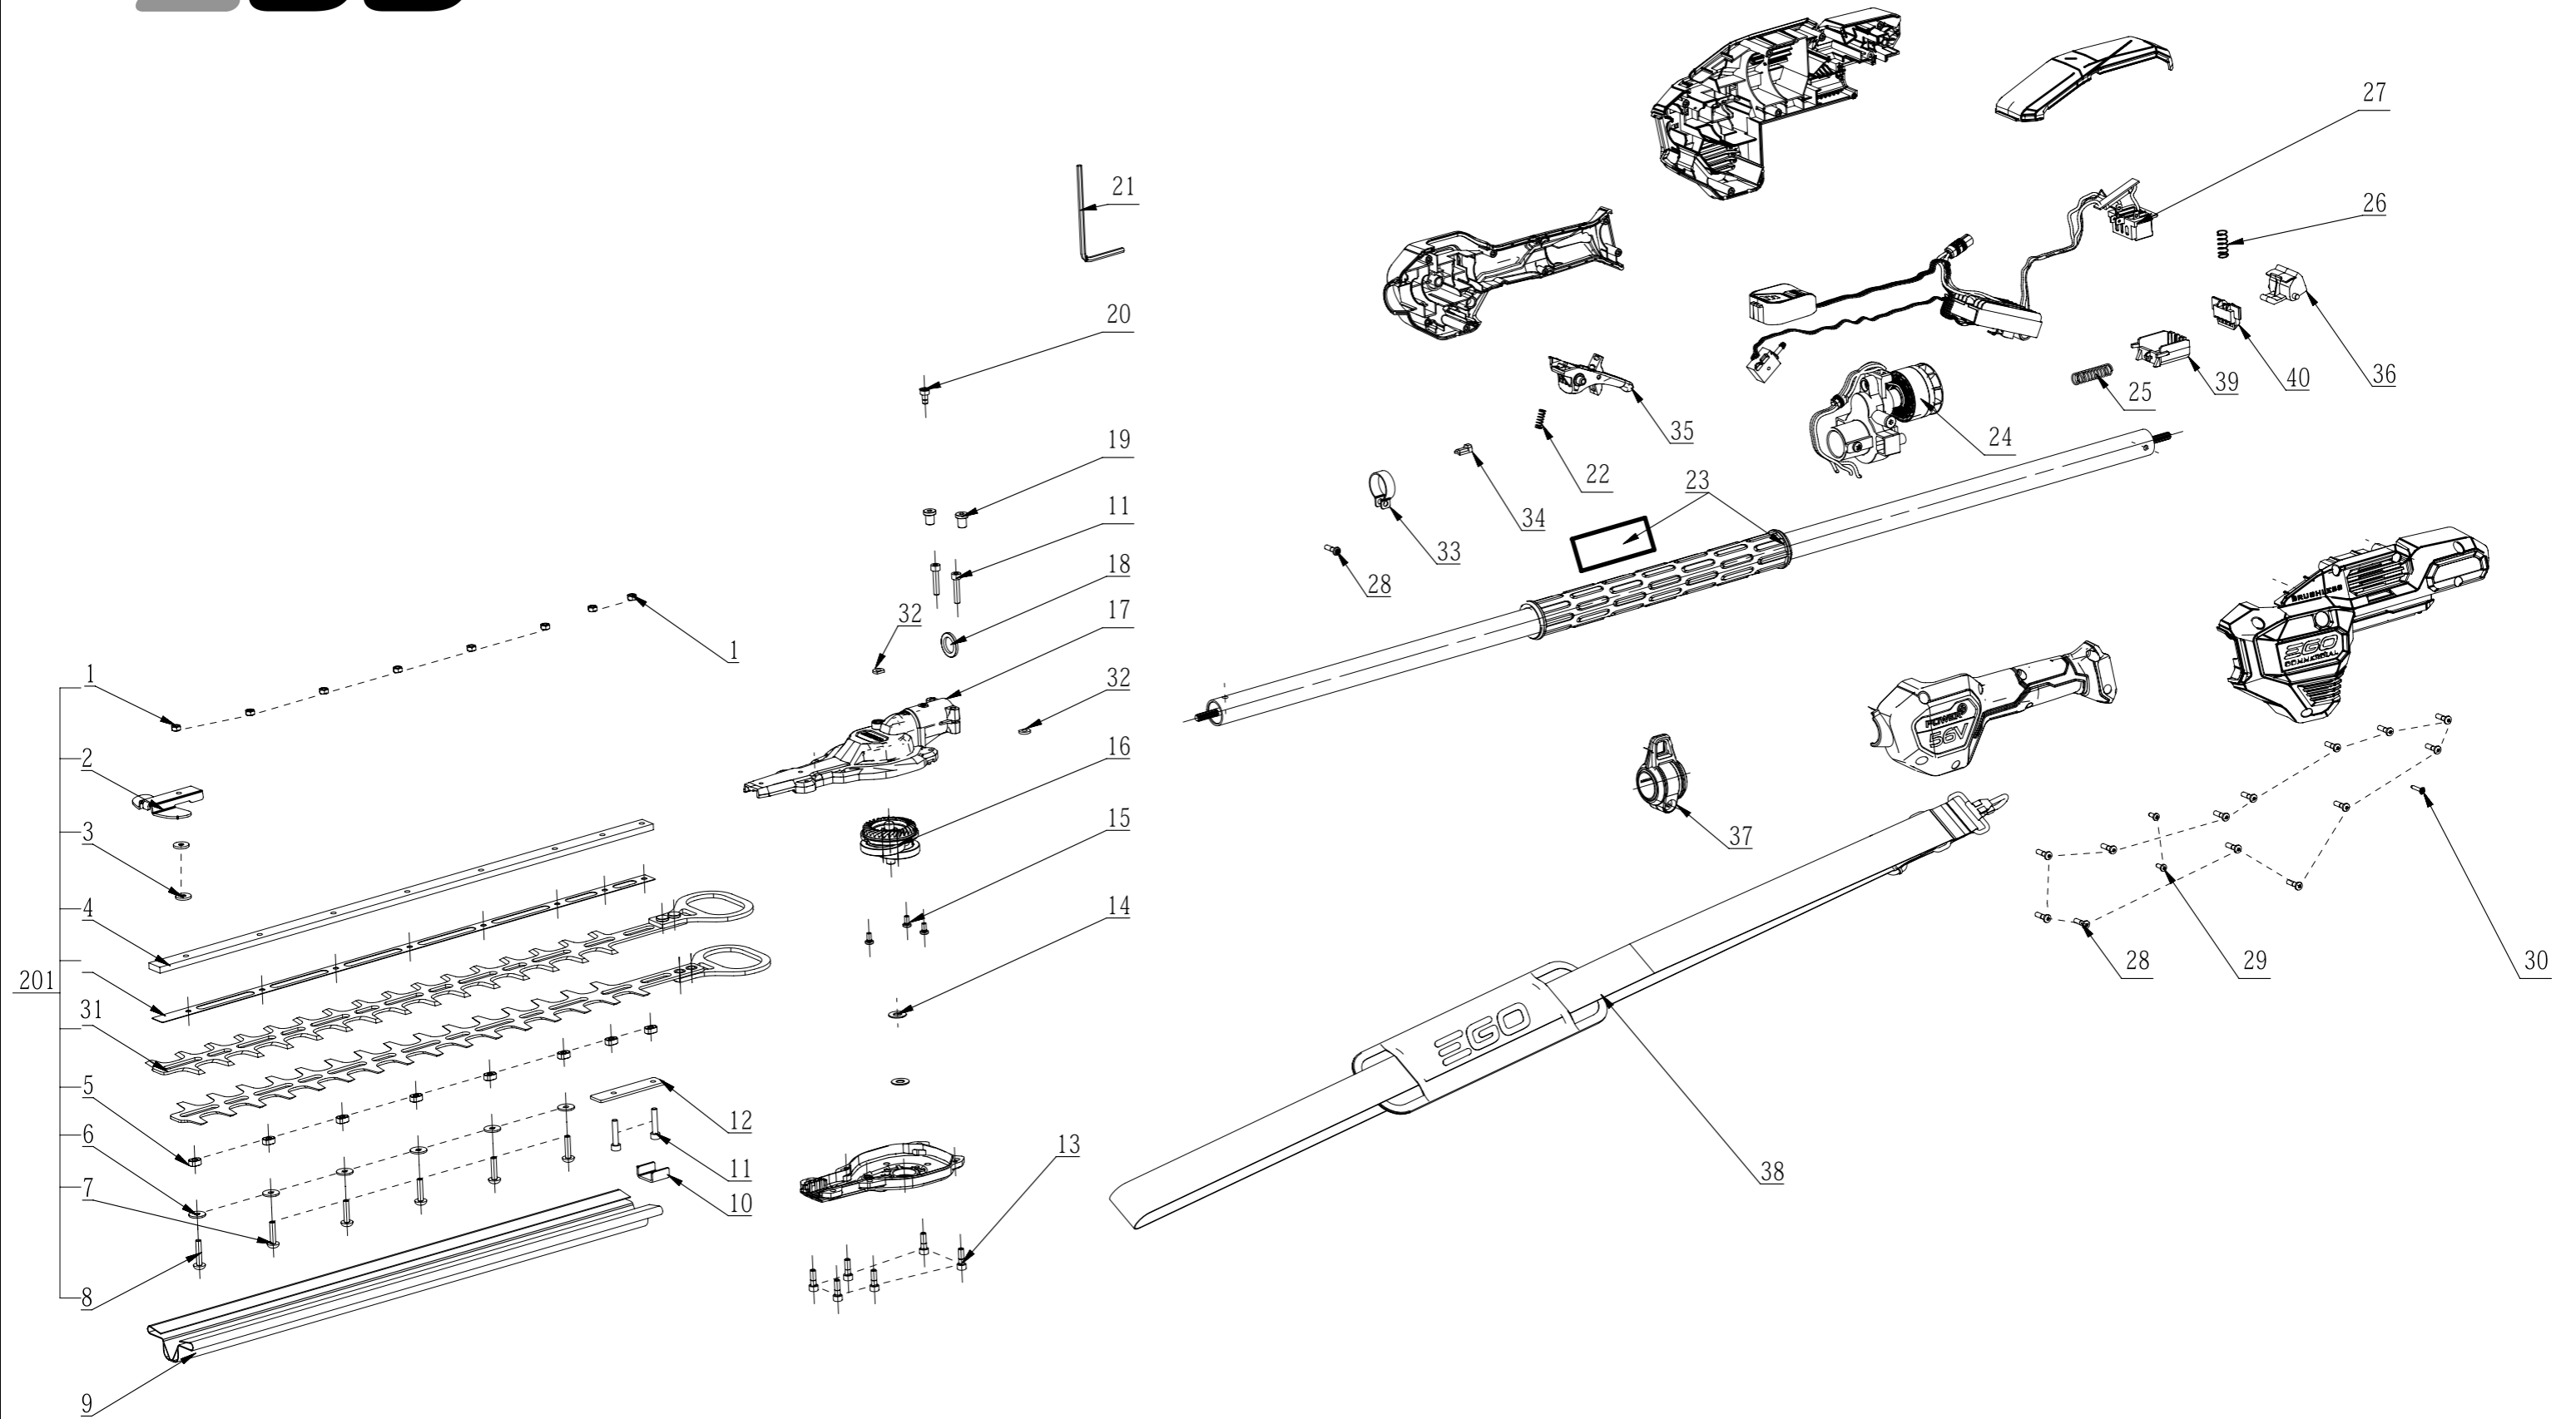

Product Description: Pole Hedge Trimmer  
Model Number: HTX5310-P  
Service Item Number: F830038001S01  
Version: A  
Issue Date: 2024/05/23

## Service Part List\_HTX5310-P\_Vervion A

No.	Product Model#	Part Number	Description	Qty
1	HTX5310-P	5630007010	Prevailing Torque Hexagon Nut	8
2	HTX5310-P	3705992001	Tip Protector	1
3	HTX5310-P	5650047001	Plain Washer	2
4	HTX5310-P	3709011001	Clamp Support	1
5	HTX5310-P	3580331001	Bushing	8
6	HTX5310-P	5650487001	Plain Washer	6
7	HTX5310-P	5620605001	Hexagon Socket Screw	5
8	HTX5310-P	5611133001	Hexagon Socket Button Head Screw	1
9	HTX5310-P	3134546001	Sheath	1
10	HTX5310-P	3709251001	Support Plate	1
11	HTX5310-P	5620216005	Hexagon Socket Screw	4
12	HTX5310-P	3709014001	Support Plate	1
13	HTX5310-P	5620019005	Hexagon Socket Screw	6
14	HTX5310-P	5650569001	Plain Washer	2
15	HTX5310-P	5620156007	Hexagon Socket Screw	3
16	HTX5310-P	2850175001	Bevel Gear Assembly	1
17	HTX5310-P	2790815001	Gear Case Assembly	1
18	HTX5310-P	5651100001	Plain Washer	1
19	HTX5310-P	5620606001	Hexagon Socket Screw	2
20	HTX5310-P	5620213003	Hexagon Socket Screw	1
21	HTX5310-P	5680164001	Inner Hexagon Spanner	1
22	HTX5310-P	3660088003	Knob-reset Spring	1
23	HTX5310-P	2850309001	Connecting Tube Assembly	1
24	HTX5310-P	2790798001	Motor And Gear Case Assembly	1
25	HTX5310-P	3660818001	Compression Spring	1
26	HTX5310-P	3660013003	Spring1	1
27	HTX5310-P	2831655001	Electric Assembly	1
28	HTX5310-P	5620479001	Screw	14
29	HTX5310-P	5610295001	Hexagon Socket Screw	2
30	HTX5310-P	5610241001	Screw	1
31	HTX5310-P	2829661001	Blade Set	2