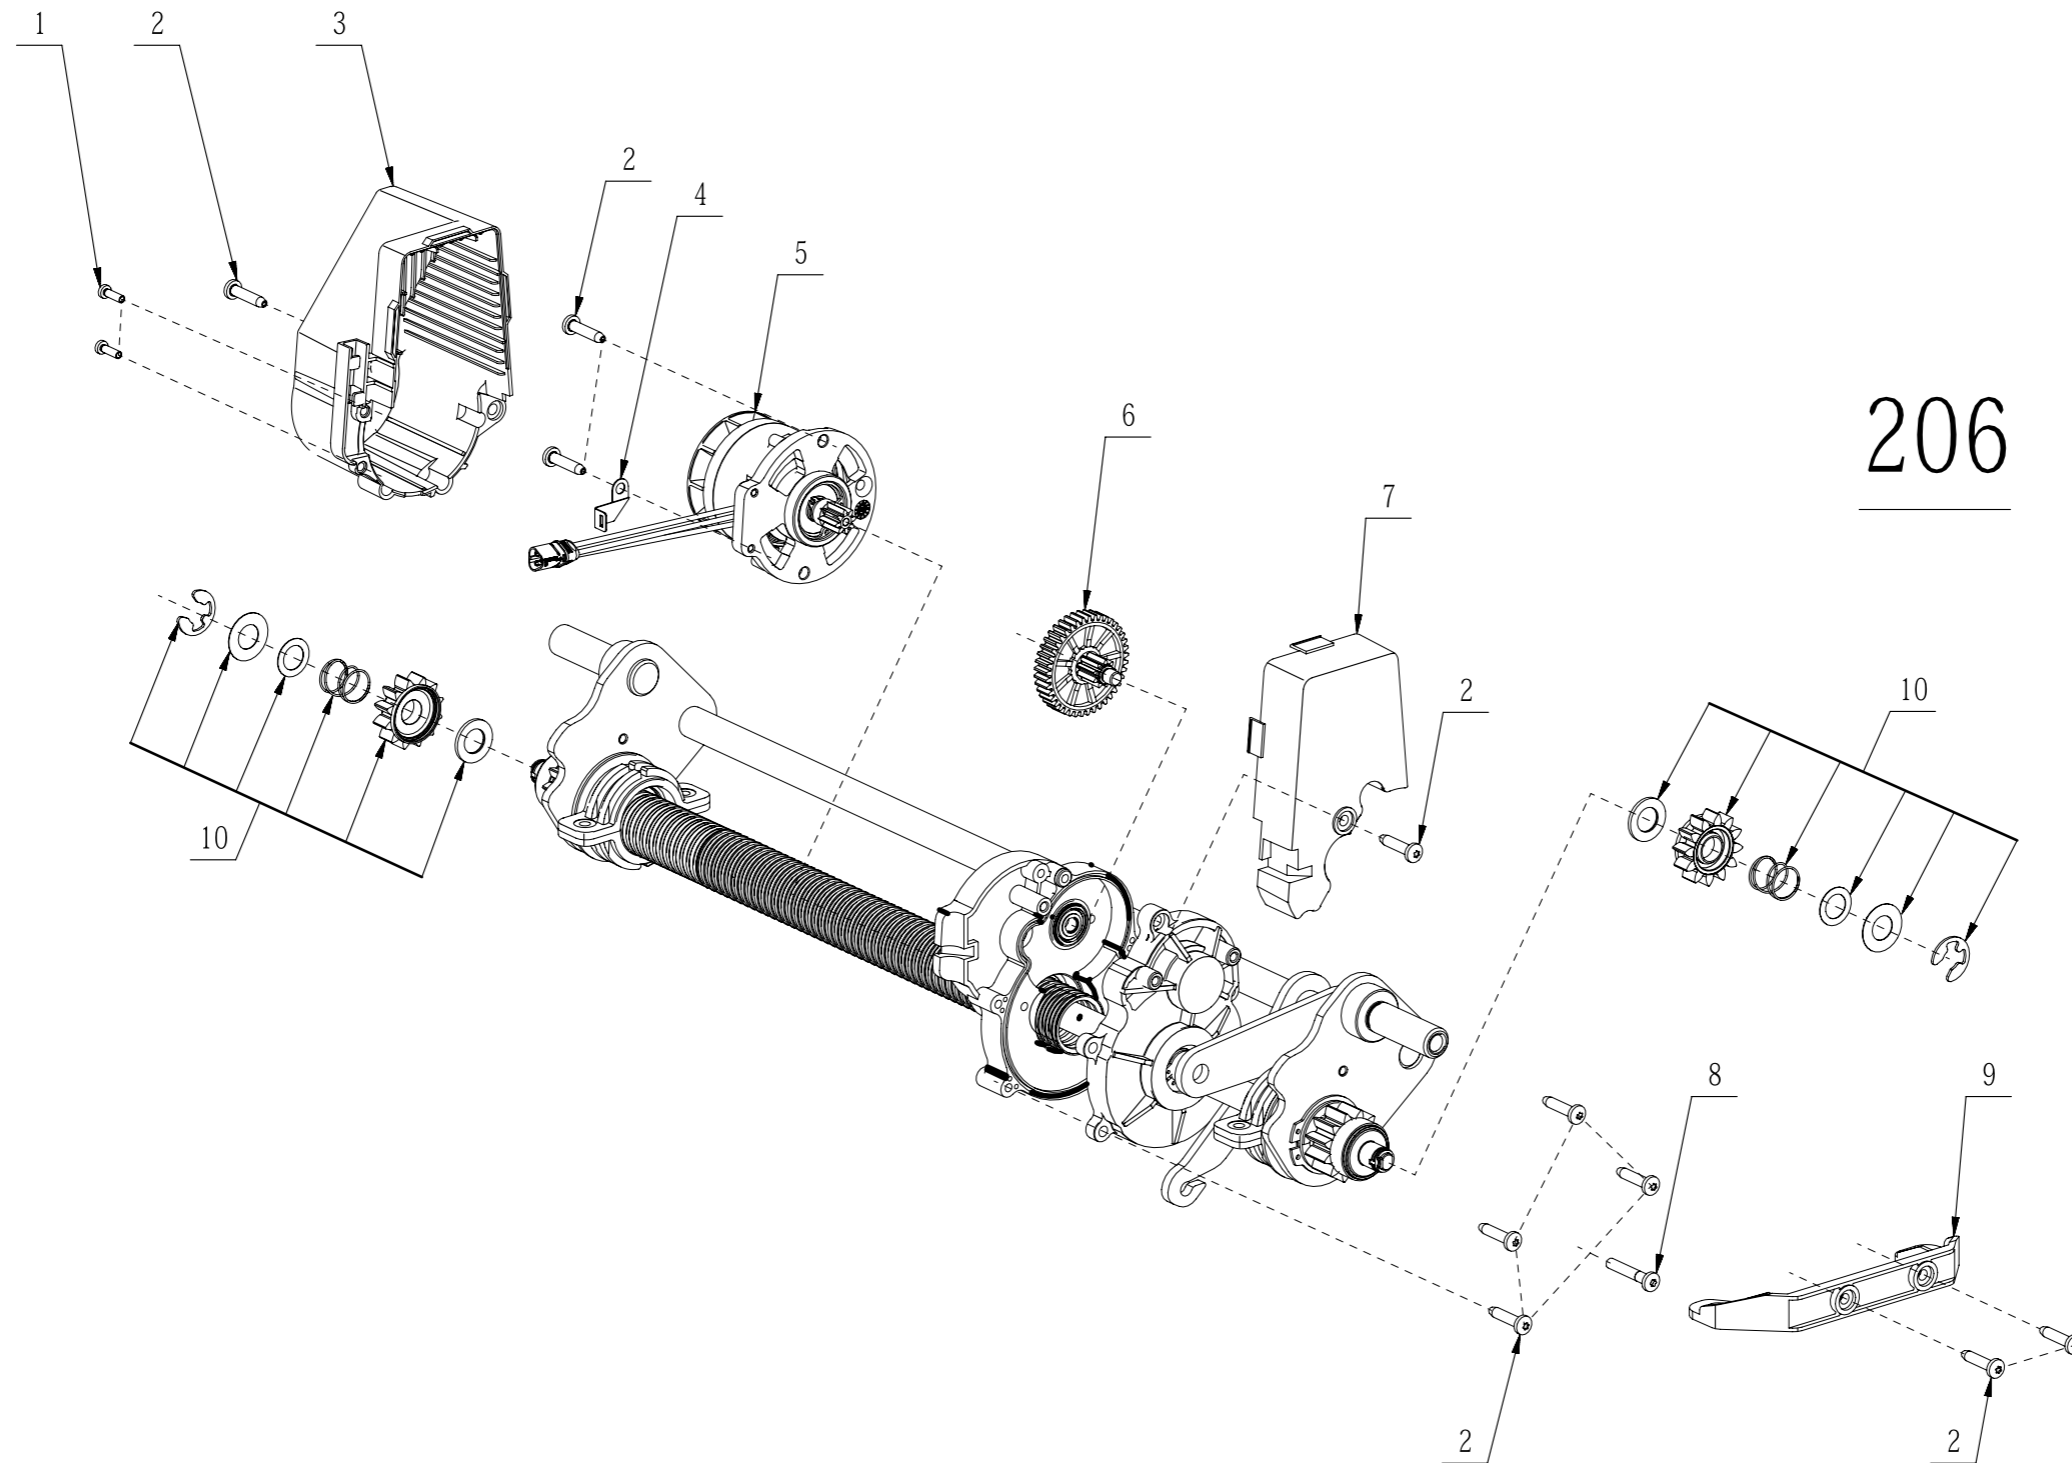

Product Description: Self-Propelled Unit
Model Number: LM2240SP
Service Item Number: 2851663001S02
Version: A
Issue Date: 2024/08/15

Service Part List_LM2240SP_Vervion A

No.	Product Model#	Part Number	Description	Qty
1	LM2240SP	2246383001	Specific label	1
2	LM2240SP	2246383002	Specific label	1
3	LM2240SP	2246392001	Specific label	1
4	LM2240SP	5610893001	Hexalobular Socket Pan Head Flange Tapping Screw	4
5	LM2240SP	2852060001	Front Cover Assembly	1
6,202-10,206-2	LM2240SP	5620157006	Hexagon Socket Screw	137
7	LM2240SP	3131636001	Wheel Hub Cover	4
8	LM2240SP	5640010003	Hexagon Flange Bolt	4
9	LM2240SP	2851212001	Front Wheel Assembly	2
10	LM2240SP	5650453001	Wave Washer	4
11	LM2240SP	2851192001	Front Axle Set	1
12	LM2240SP	3705216001	Mounting Plate	2
13	LM2240SP	2852152001	Sliding Block Assembly	1
14	LM2240SP	3403110001	Fan	1
15	LM2240SP	3709984001	Upper Blade	1
16	LM2240SP	5630543001	Prevailing Torque Type Hexagon Lock Nut with Flange	2
17	LM2240SP	5650705002	Washer	1
18	LM2240SP	5651174001	Conical Spring Washer	1
19	LM2240SP	5640630001	Flange Bolt	1
20	LM2240SP	3709983001	Blade	1
21	LM2240SP	5640538001	Mushroom Head Square Neck Bolt	2
22	LM2240SP	3136096001	Rear Enclosure	1
23	LM2240SP	3136095001	Support Base	1
24	LM2240SP	3709530001	Blade	1
25	LM2240SP	3136435001	Side Discharge Chute	1
26	LM2240SP	3800247001	Grass Catcher	1
27	LM2240SP	3709186001	Bag Frame	1
28	LM2240SP	2832302001	Self-propelled Control Electric Assembly	1
29	LM2240SP	2832300001	BMS Electric Assembly	1
30	LM2240SP	2832301001	Main Electric Assembly	1
31	LM2240SP	2826165004	Switch Assembly	1
32	LM2240SP	3706726001	Spring Seat	1
33	LM2240SP	2851421001	Dust Board Assembly	1
34	LM2240SP	3709646001	Depth Stop Plate	1
35	LM2240SP	2246380001	Specific label	1
36	LM2240SP	2246382001	Specific label	1
37	LM2240SP	2852061002	LED Holder Assembly	1
38	LM2240SP	3901055001	L R Transparent Cover Set	1
39	LM2240SP	3901056001	L R Bracket Set	1
40	LM2240SP	3680190001	Magnetic Block	2
41	LM2240SP	3403692001	Battery Box	1
42	LM2240SP	3126760001	Release Button	2
43	LM2240SP	3660303002	Spring	2