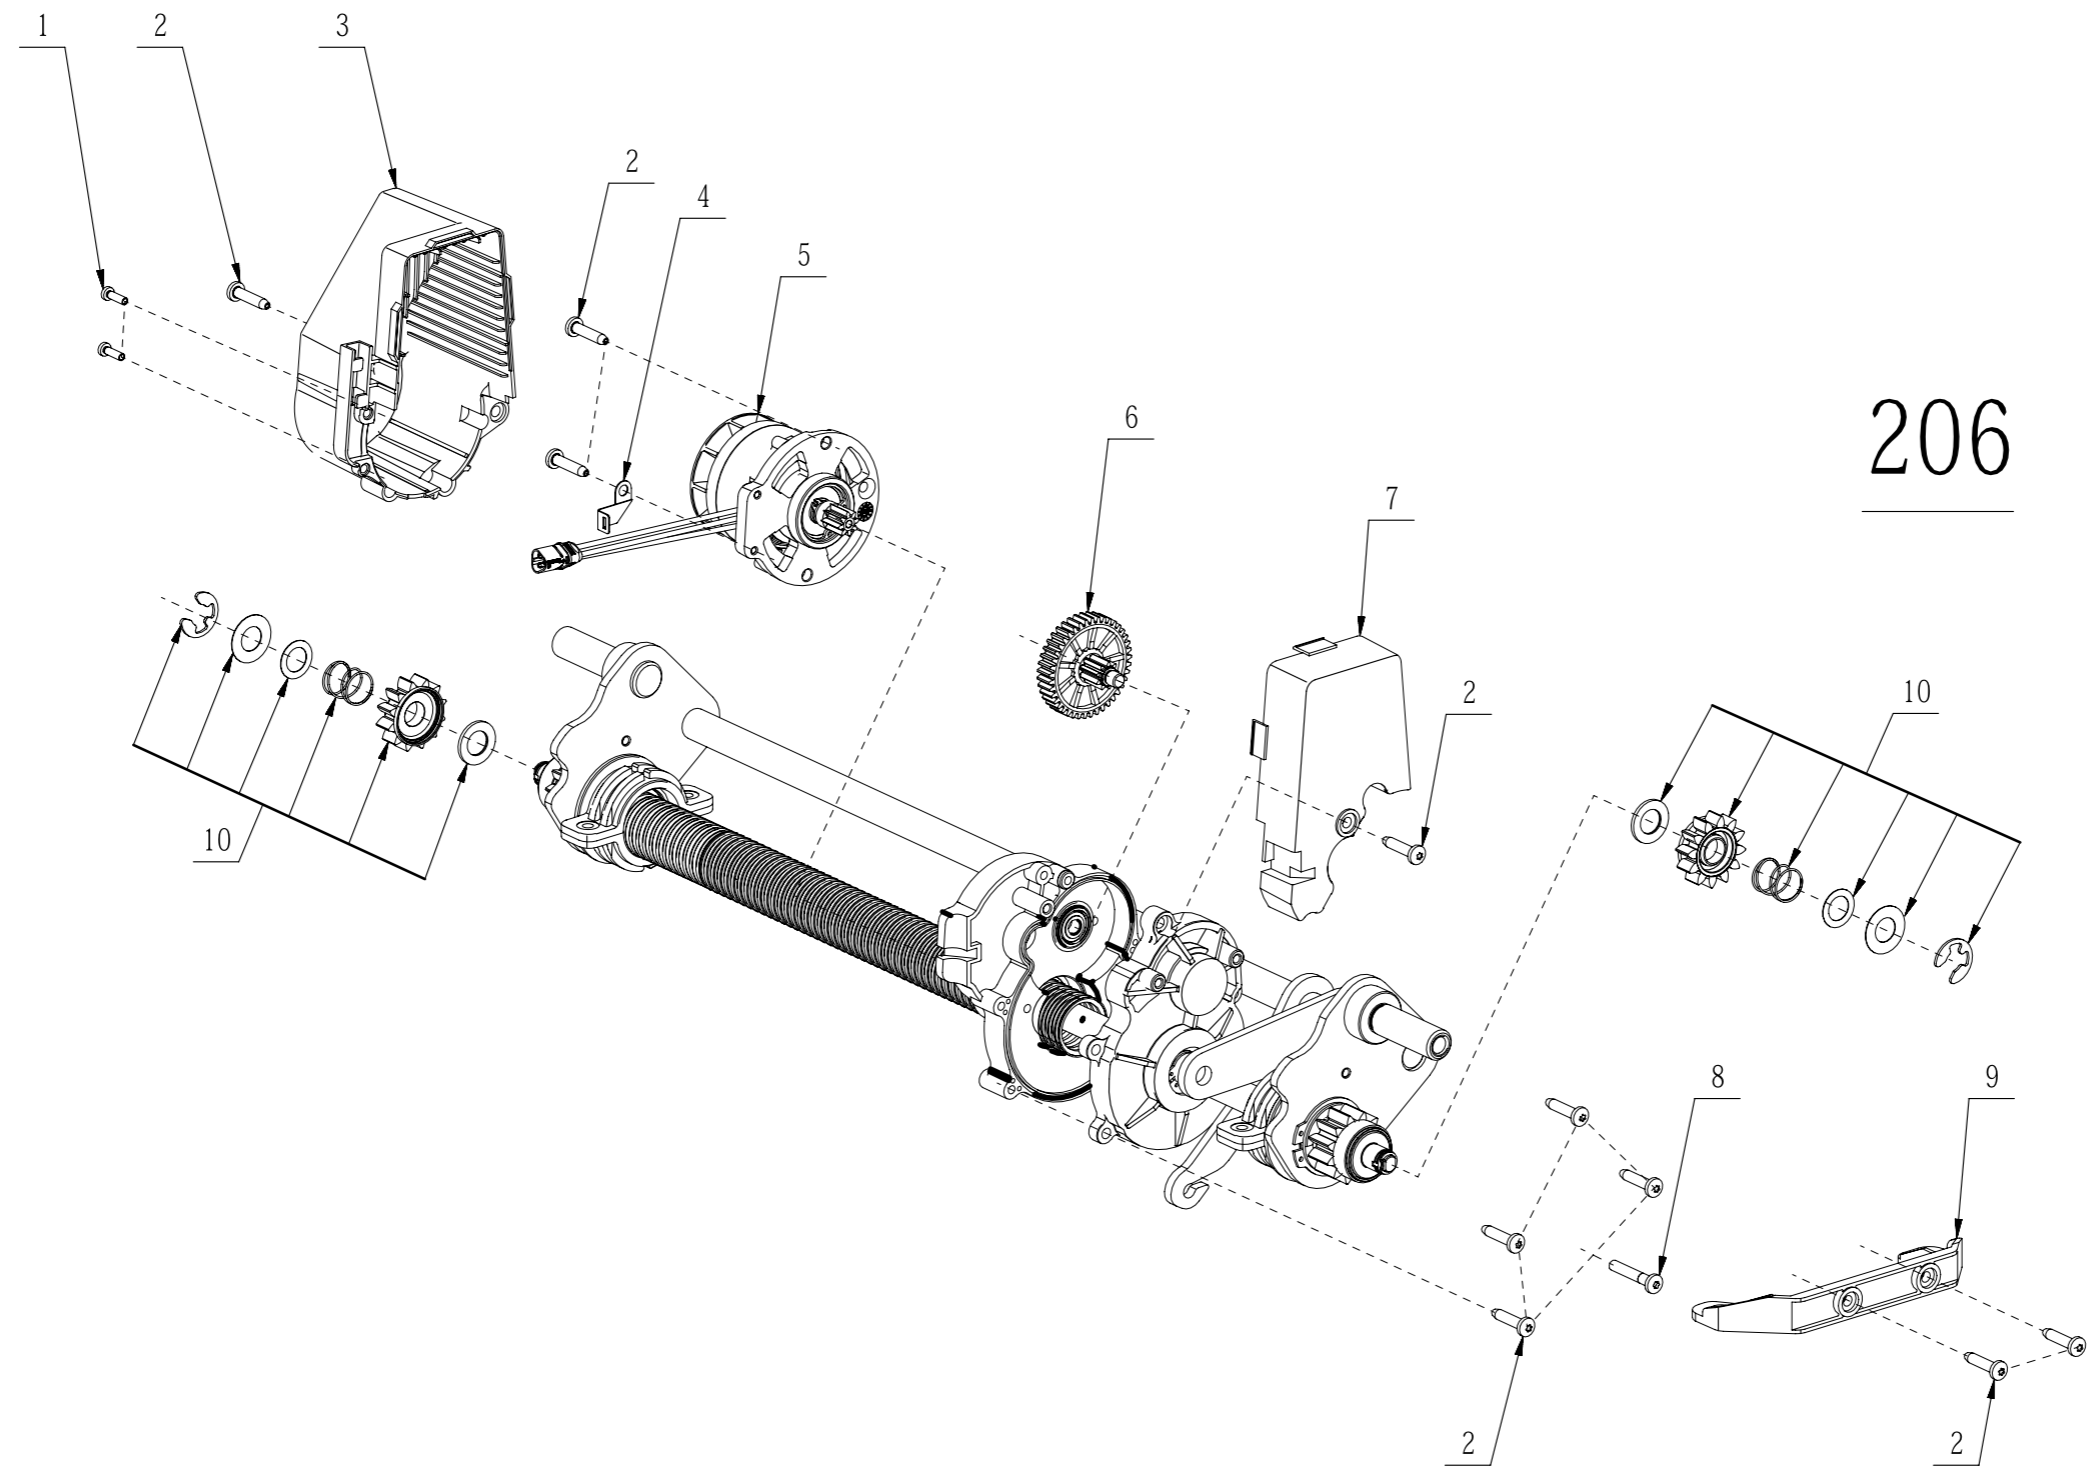

Product Description: Self-Propelled Unit
Model Number: LM2230SP
Service Item Number: 2851663001S02
Version: A
Issue Date: 2024/08/15

206

Service Part List_LM2230SP_Vervion A

No.	Product Model#	Part Number	Description	Qty
1	LM2230SP	2246383001	Specific label	1
2	LM2230SP	2246383002	Specific label	1
3	LM2230SP	5610893001	Hexalobular Socket Pan Head Flange Tapping Screw	4
4	LM2230SP	2852060001	Front Cover Assembly	1
5,202-10,206-2	LM2230SP	5620157006	Hexagon Socket Screw	130
6	LM2230SP	3131636001	Wheel Hub Cover	4
7	LM2230SP	5640010003	Hexagon Flange Bolt	4
8	LM2230SP	2851212001	Front Wheel Assembly	2
9	LM2230SP	5650453001	Wave Washer	4
10	LM2230SP	2851192001	Front Axle Set	1
11	LM2230SP	3705216001	Mounting Plate	2
12	LM2230SP	2852152001	Sliding Block Assembly	1
13	LM2230SP	3403110001	Fan	1
14	LM2230SP	3709984001	Upper Blade	1
15	LM2230SP	5650705002	Washer	1
16	LM2230SP	5651174001	Conical Spring Washer	1
17	LM2230SP	5640630001	Flange Bolt	1
18	LM2230SP	5630543001	Prevailing Torque Type Hexagon Lock Nut with Flange	2
19	LM2230SP	3709983001	Blade	1
20	LM2230SP	5640538001	Mushroom Head Square Neck Bolt	2
21	LM2230SP	3136096001	Rear Enclosure	1
22	LM2230SP	3136095001	Support Base	1
23	LM2230SP	3709530001	Blade	1
24	LM2230SP	3136435001	Side Discharge Chute	1
25	LM2230SP	3800247001	Grass Catcher	1
26	LM2230SP	3709186001	Bag Frame	1
27	LM2230SP	2832289001	Self-propelled Control Electric Assembly	1
28	LM2230SP	2832288001	Main Electric Assembly	1
29	LM2230SP	2826165004	Switch Assembly	1
30	LM2230SP	3706726001	Spring Seat	1
31	LM2230SP	2851421001	Dust Board Assembly	1
32	LM2230SP	3709646001	Depth Stop Plate	1
33	LM2230SP	2246380001	Specific label	1
34	LM2230SP	2246382001	Specific label	1
35	LM2230SP	2852061001	LED Holder Assembly	1
36	LM2230SP	3901055001	L R Transparent Cover Set	1
37	LM2230SP	3901056001	L R Bracket Set	1
38	LM2230SP	3403694001	Battery Box	1
39	LM2230SP	3126760001	Release Button	1
40	LM2230SP	3660303002	Spring	1
41	LM2230SP	3126772001	Sliding Block	1
42	LM2230SP	3131425001	Support Base	1