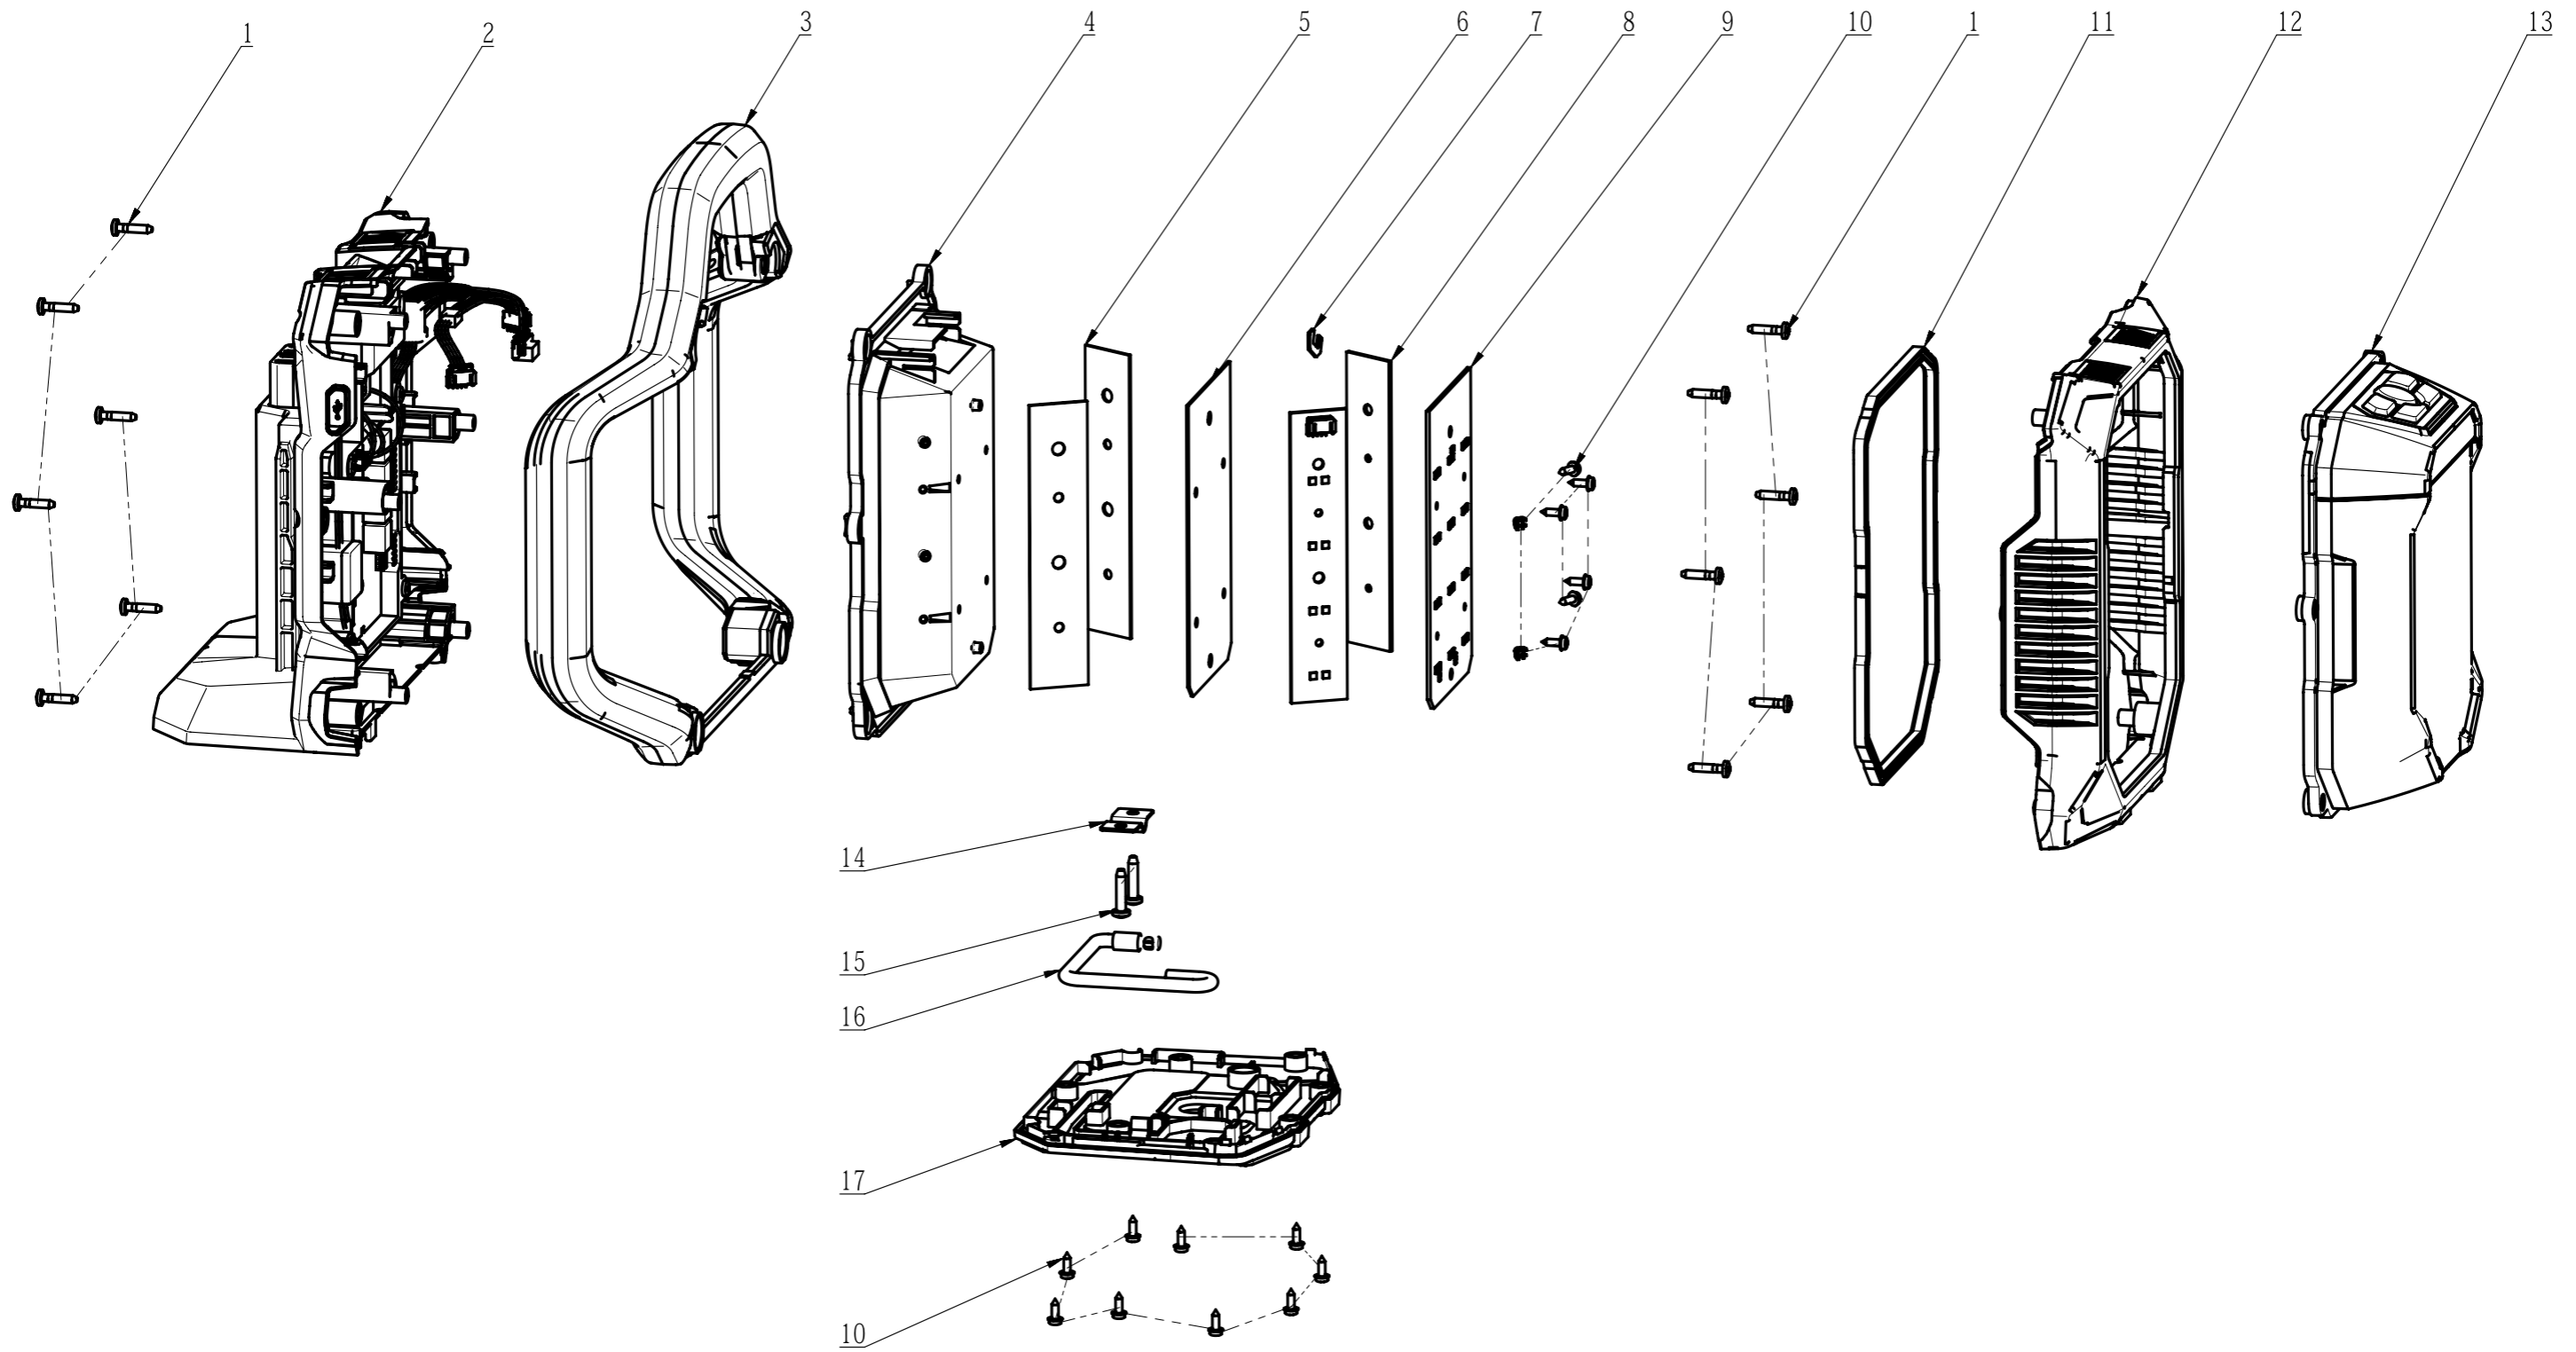

Product Description:Flood Light
Model Number:LT0300
Service Item Number:FC10103001S01
Version:A
Issue Date: 2023/7/21

Service Part List_LT0300_Version A

No.	Product Model#	Part Number	Description	Qty
1	LT0300	5610225002	Hexagon Lobuar Screw	18
2	LT0300	2832028001	Main Electric Assembly	1
3	LT0300	3134807001	Handle	1
4	LT0300	3134803001	Middle Housing	1
5	LT0300	3709088001	Heat Conducting Gasket	2
6	LT0300	3709083001	Heat Conducting Gasket	1
7	LT0300	3709252001	Clapboard	1
8	LT0300	2831957001	LED Electric Assembly	2
9	LT0300	2831953001	LED Electric Assembly	1
10	LT0300	3700137005	Screw and Washer Assem	18
11	LT0300	5690619001	Rubber Gasket	1
12	LT0300	3134805001	Front Housing	1
13	LT0300	2850679001	Switch Assembly	1
14	LT0300	3707115001	Clamp	1
15	LT0300	5620157006	Hexagon Socket Screw	2
16	LT0300	2850677001	Pothook Assembly	1
17	LT0300	3134808002	Base Assembly	1