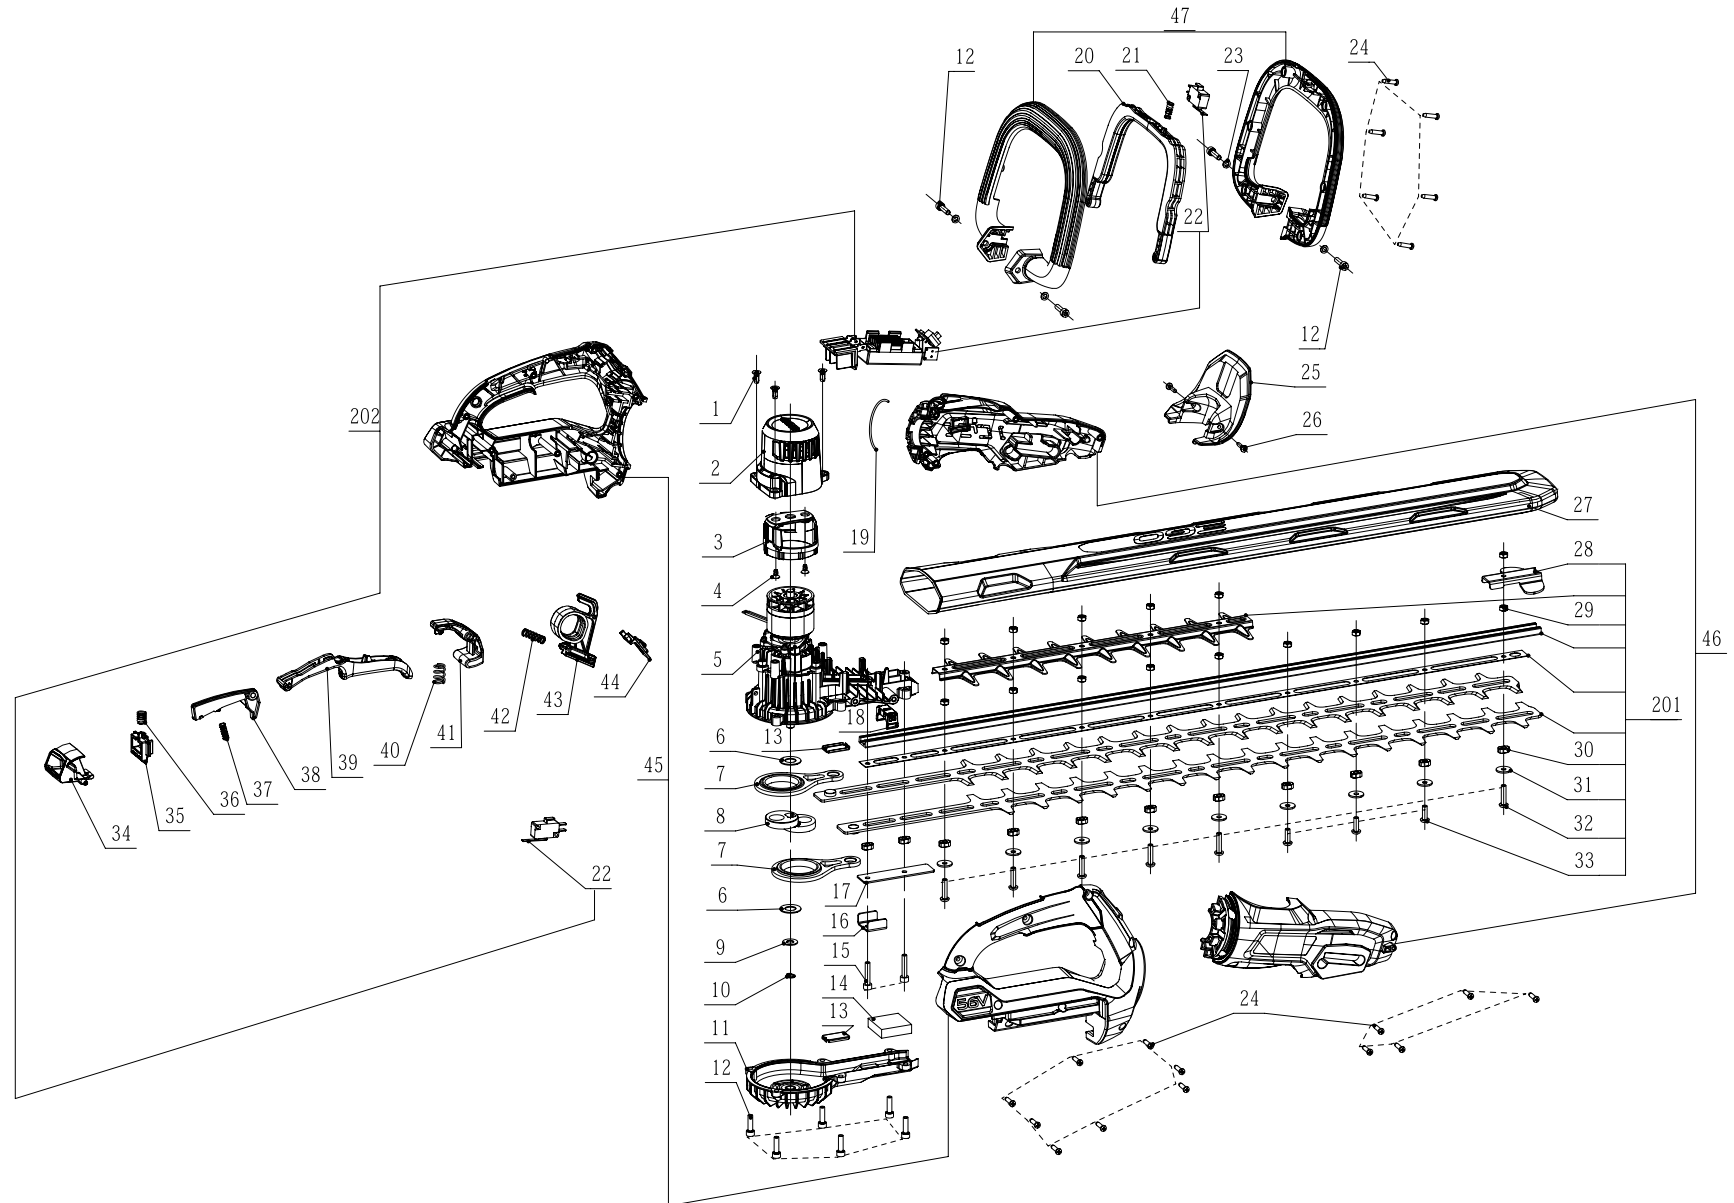

Product Description:Hedge Trimmer
Model Number:HT2500
Body Number:0760051003_S
Version: A
Issue Date: 2020/08/30

Service Part List_HT2500_Version A

No.	Product Model#	Part Number	Description	Qty
1	HT2500	5610086004	Thread Forming Screw	3
2	HT2500	3421739001	Motor Top Cover	1
3	HT2500	3128264001	Fan Baffle	1
4	HT2500	5610256001	Thread Forming Screw	2
5	HT2500	2824568001	Motor & Gear ASSY	1
6	HT2500	5650551001	Plain Washer	2
7	HT2500	2824561001	Link Assembly	2
8	HT2500	3552450001	Eccentric Block	1
9	HT2500	3700155002	Washer	1
10	HT2500	5660007001	Circlips For Shaft	1
11	HT2500	2824560001	Lower Housing ASSY	1
12	HT2500	5620446004	Hexagon Socket Screw	10
13	HT2500	3706095001	Support Plate	2
14	HT2500	3705994001	Sponge Pad	1
15	HT2500	5620216005	Hexagon Socket Screw	2
16	HT2500	3706098001	Upper Support Plate	1
17	HT2500	3705991001	Support Plate	1
18	HT2500	3126835001	Lower Support Plate	1
19	HT2500	5690350001	Damping Ring	1
20	HT2500	3128269001	Switch Trigger	1
21	HT2500	3660046001	Spring	1
22	HT2500	4870564001	Switch	2
23	HT2500	5650404001	Washer	4
24	HT2500	5610032004	Tapping Screw	19
25	HT2500	3128263001	Guard	1
26	HT2500	5610264001	Hexagon Lobular Screw	2
27	HT2500	3128326001	Sheath	1
28	HT2500	3705992001	Tip Protector	1
29	HT2500	5630007006	Prevailing Torque Hexagon Nut	15
30	HT2500	5650531001	Bush	11
31	HT2500	5650487001	Plain Washer	9
32	HT2500	5620544001	Hexagon Socket Screw	6