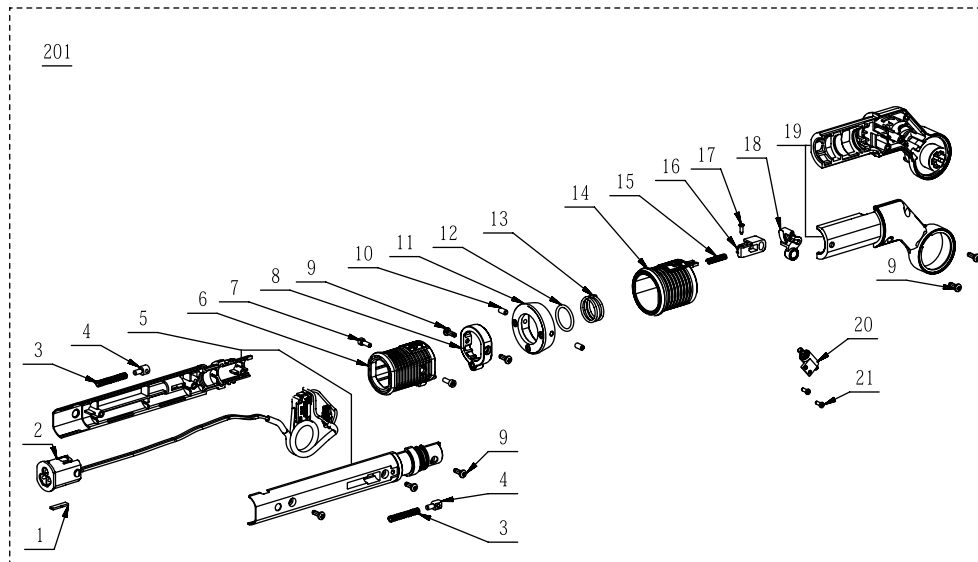

Product Description: Hedge Trimmer Attachment  
Model Number: PTX5100  
Body Number: 0760102001\_S  
Version: A  
Issue Date: 2020/11/30

## Service Part List\_PTX5100\_Version A

No.	Product Model#	Part Number	Description	Qty
1	PTX5100	3680302001	Speed Magnetic Shoe	1
2	PTX5100	4870782001	Switch Assembly	1
3	PTX5100	3660757001	Compression Spring	2
4	PTX5100	5630381001	Lead Screw Nut	2
5	PTX5100	3900366002	Rotating Bracket Assembly	1
6	PTX5100	3403195001	Handle Sleeve	1
7	PTX5100	5620011007	Hexagon Socket Screw	2
8	PTX5100	2827616002	Fixing Block Assembly	1
9	PTX5100	5610237001	Tapping Screw	10
10	PTX5100	5620694001	Set Screw	2
11	PTX5100	2827617002	Lock Ring Assembly	1
12	PTX5100	5690011001	O Ring	1
13	PTX5100	3660473002	Compression Spring	1
14	PTX5100	3131360001	Handle Sleeve	1
15	PTX5100	3660427001	Spring	1
16	PTX5100	3131357001	Sliding Block	1
17	PTX5100	5610077002	Tapping Screw	1
18	PTX5100	3131375001	Rotating Block	1
19	PTX5100	3900367001	Rotating Cover Assembly	1
20	PTX5100	2827560002	Lock Assembly	1
21	PTX5100	5610251001	Thread Forming Screw	2
22	PTX5100	5620446005	Hexagon Socket Screw	10
23	PTX5100	3706201001	Sponge Pad	1
24	PTX5100	5620216005	Hexagon Socket Screw	2
25	PTX5100	3706098001	Upper Support Plate	1
26	PTX5100	3700736001	Support Plate	2
27	PTX5100	3705991001	Support Plate	1
28	PTX5100	3706165001	Link	2
29	PTX5100	3553504001	Eccentric Block	1
30	PTX5100	3700335001	Washer	1
31	PTX5100	3707434001	Lock Ring	1
32	PTX5100	5620606001	Hexagon Socket Screw	1