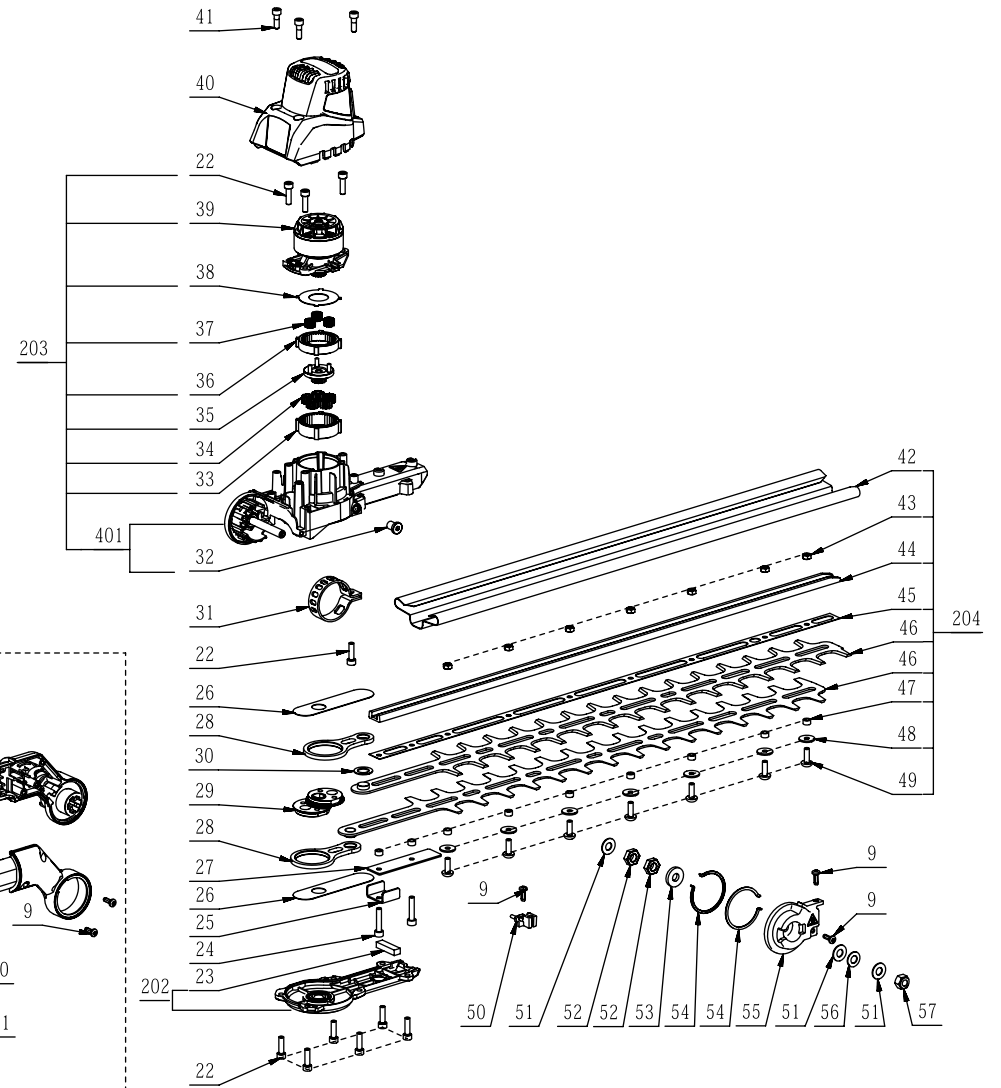

Product Description: Hedge Trimmer Attachment  
Model Number: PTX5100  
Body Number: 0760102001\_S  
Version: A  
Issue Date: 2020/11/30

## Service Part List\_PTX5100\_Version A

No.	Product Model#	Part Number	Description	Qty
1	PTX5100	3680302001	Speed Magnetic Shoe	1
2	PTX5100	4870782001	Switch Assembly	1
3	PTX5100	3660757001	Compression Spring	2
4	PTX5100	5630381001	Lead Screw Nut	2
5	PTX5100	3900366002	Rotating Bracket Assembly	1
6	PTX5100	3403195001	Handle Sleeve	1
7	PTX5100	5620011007	Hexagon Socket Screw	2
8	PTX5100	2827616002	Fixing Block Assembly	1
9	PTX5100	5610237001	Tapping Screw	10
10	PTX5100	5620694001	Set Screw	2
11	PTX5100	2827617002	Lock Ring Assembly	1
12	PTX5100	5690011001	O Ring	1
13	PTX5100	3660473002	Compression Spring	1
14	PTX5100	3131360001	Handle Sleeve	1
15	PTX5100	3660427001	Spring	1
16	PTX5100	3131357001	Sliding Block	1
17	PTX5100	5610077002	Tapping Screw	1
18	PTX5100	3131375001	Rotating Block	1
19	PTX5100	3900367001	Rotating Cover Assembly	1
20	PTX5100	2827560002	Lock Assembly	1
21	PTX5100	5610251001	Thread Forming Screw	2
22	PTX5100	5620446005	Hexagon Socket Screw	10
23	PTX5100	3706201001	Sponge Pad	1
24	PTX5100	5620216005	Hexagon Socket Screw	2
25	PTX5100	3706098001	Upper Support Plate	1
26	PTX5100	3700736001	Support Plate	2
27	PTX5100	3705991001	Support Plate	1
28	PTX5100	3706165001	Link	2
29	PTX5100	3553504001	Eccentric Block	1
30	PTX5100	3700335001	Washer	1
31	PTX5100	3707434001	Lock Ring	1
32	PTX5100	5620606001	Hexagon Socket Screw	1