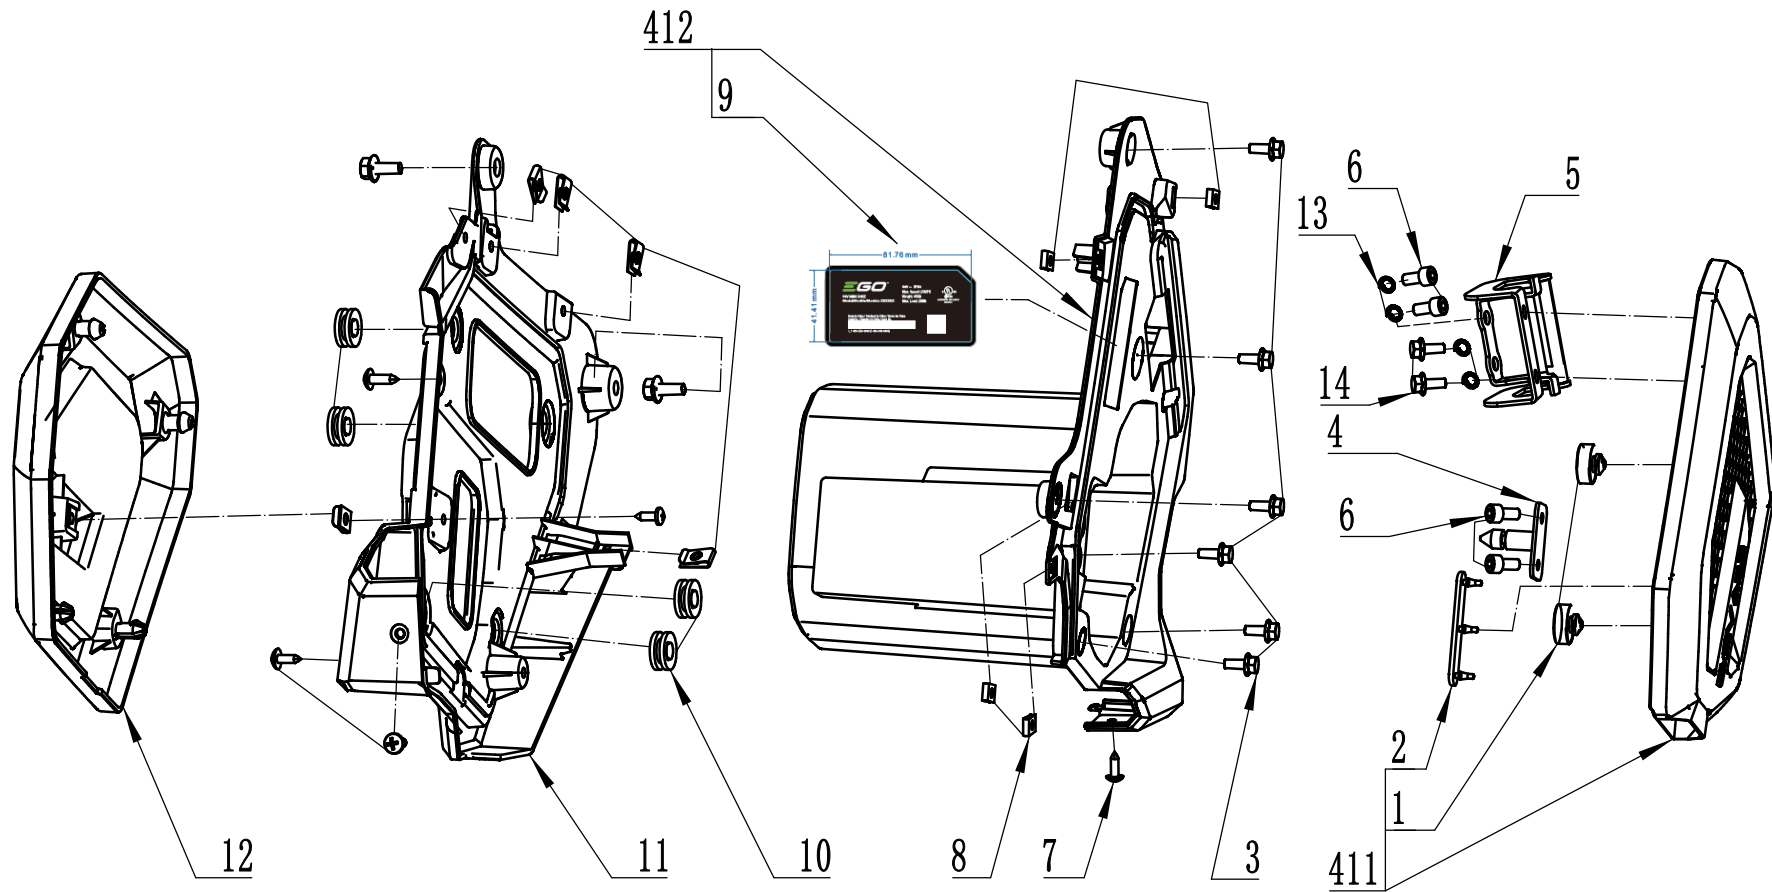

201

Product Description: Mini Bike
Model Number: MB1000
Body Number: F620001001
Version: A
Issue Date: 2024/1/11

204

Product Description: Mini Bike
Model Number: MB1000
Body Number: F620001001
Version: A
Issue Date: 2024/1/11