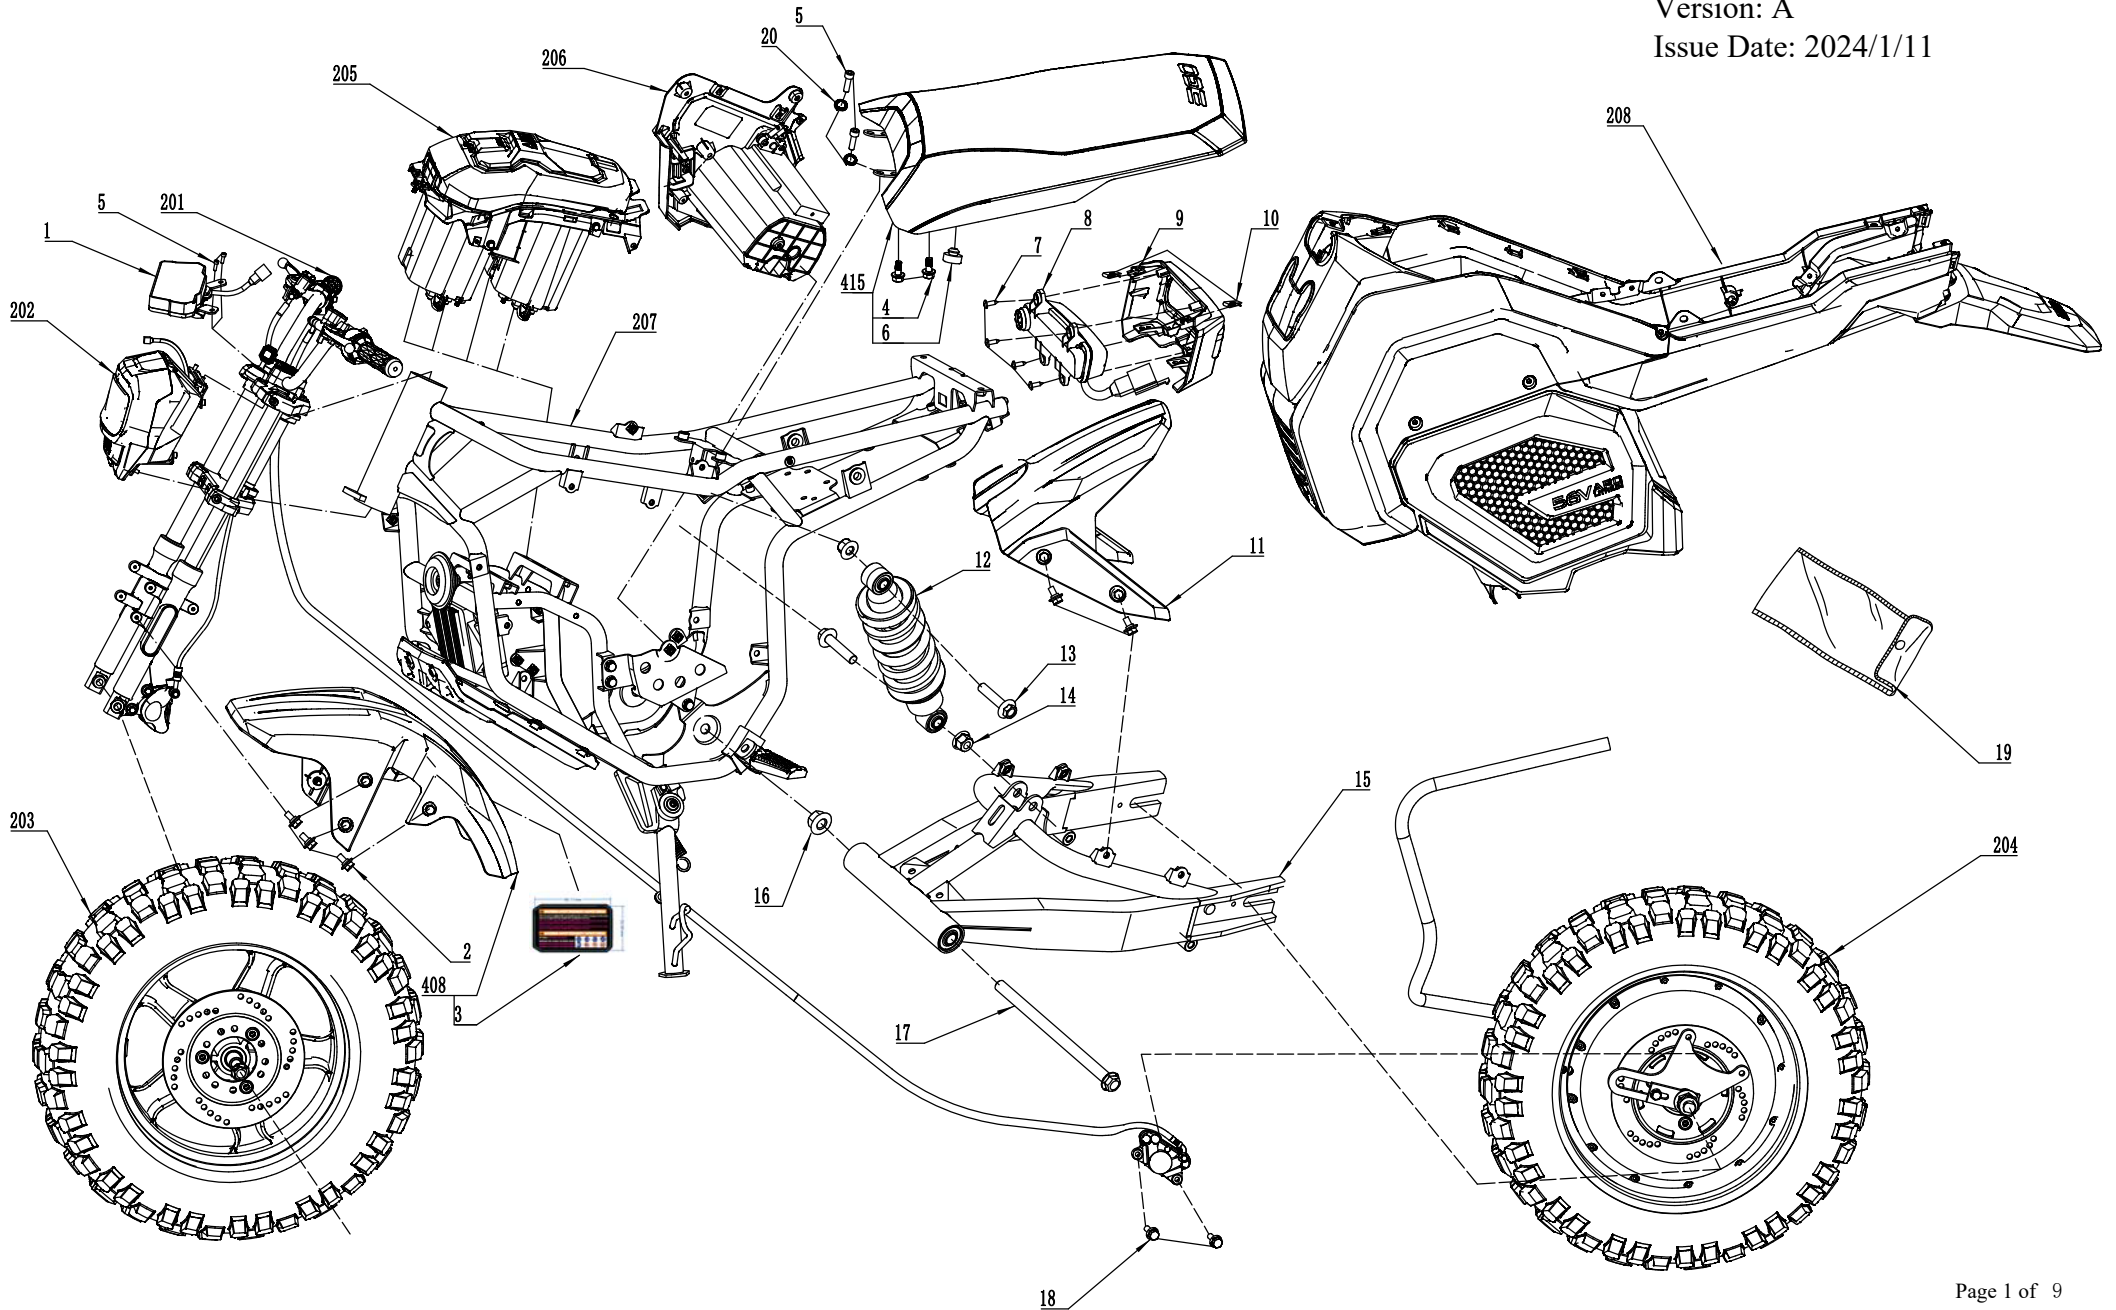

Product Description: Mini Bike
Model Number: MB1000
Body Number: F620001001
Version: A
Issue Date: 2024/1/11

Product Description: Mini Bike
Model Number: MB1000
Body Number: F620001001
Version: A
Issue Date: 2024/5/27

201

Product Description: Mini Bike
Model Number: MB1000
Body Number: F620001001
Version: A
Issue Date: 2024/1/11

204

Product Description: Mini Bike
Model Number: MB1000
Body Number: F620001001
Version: A
Issue Date: 2024/1/11