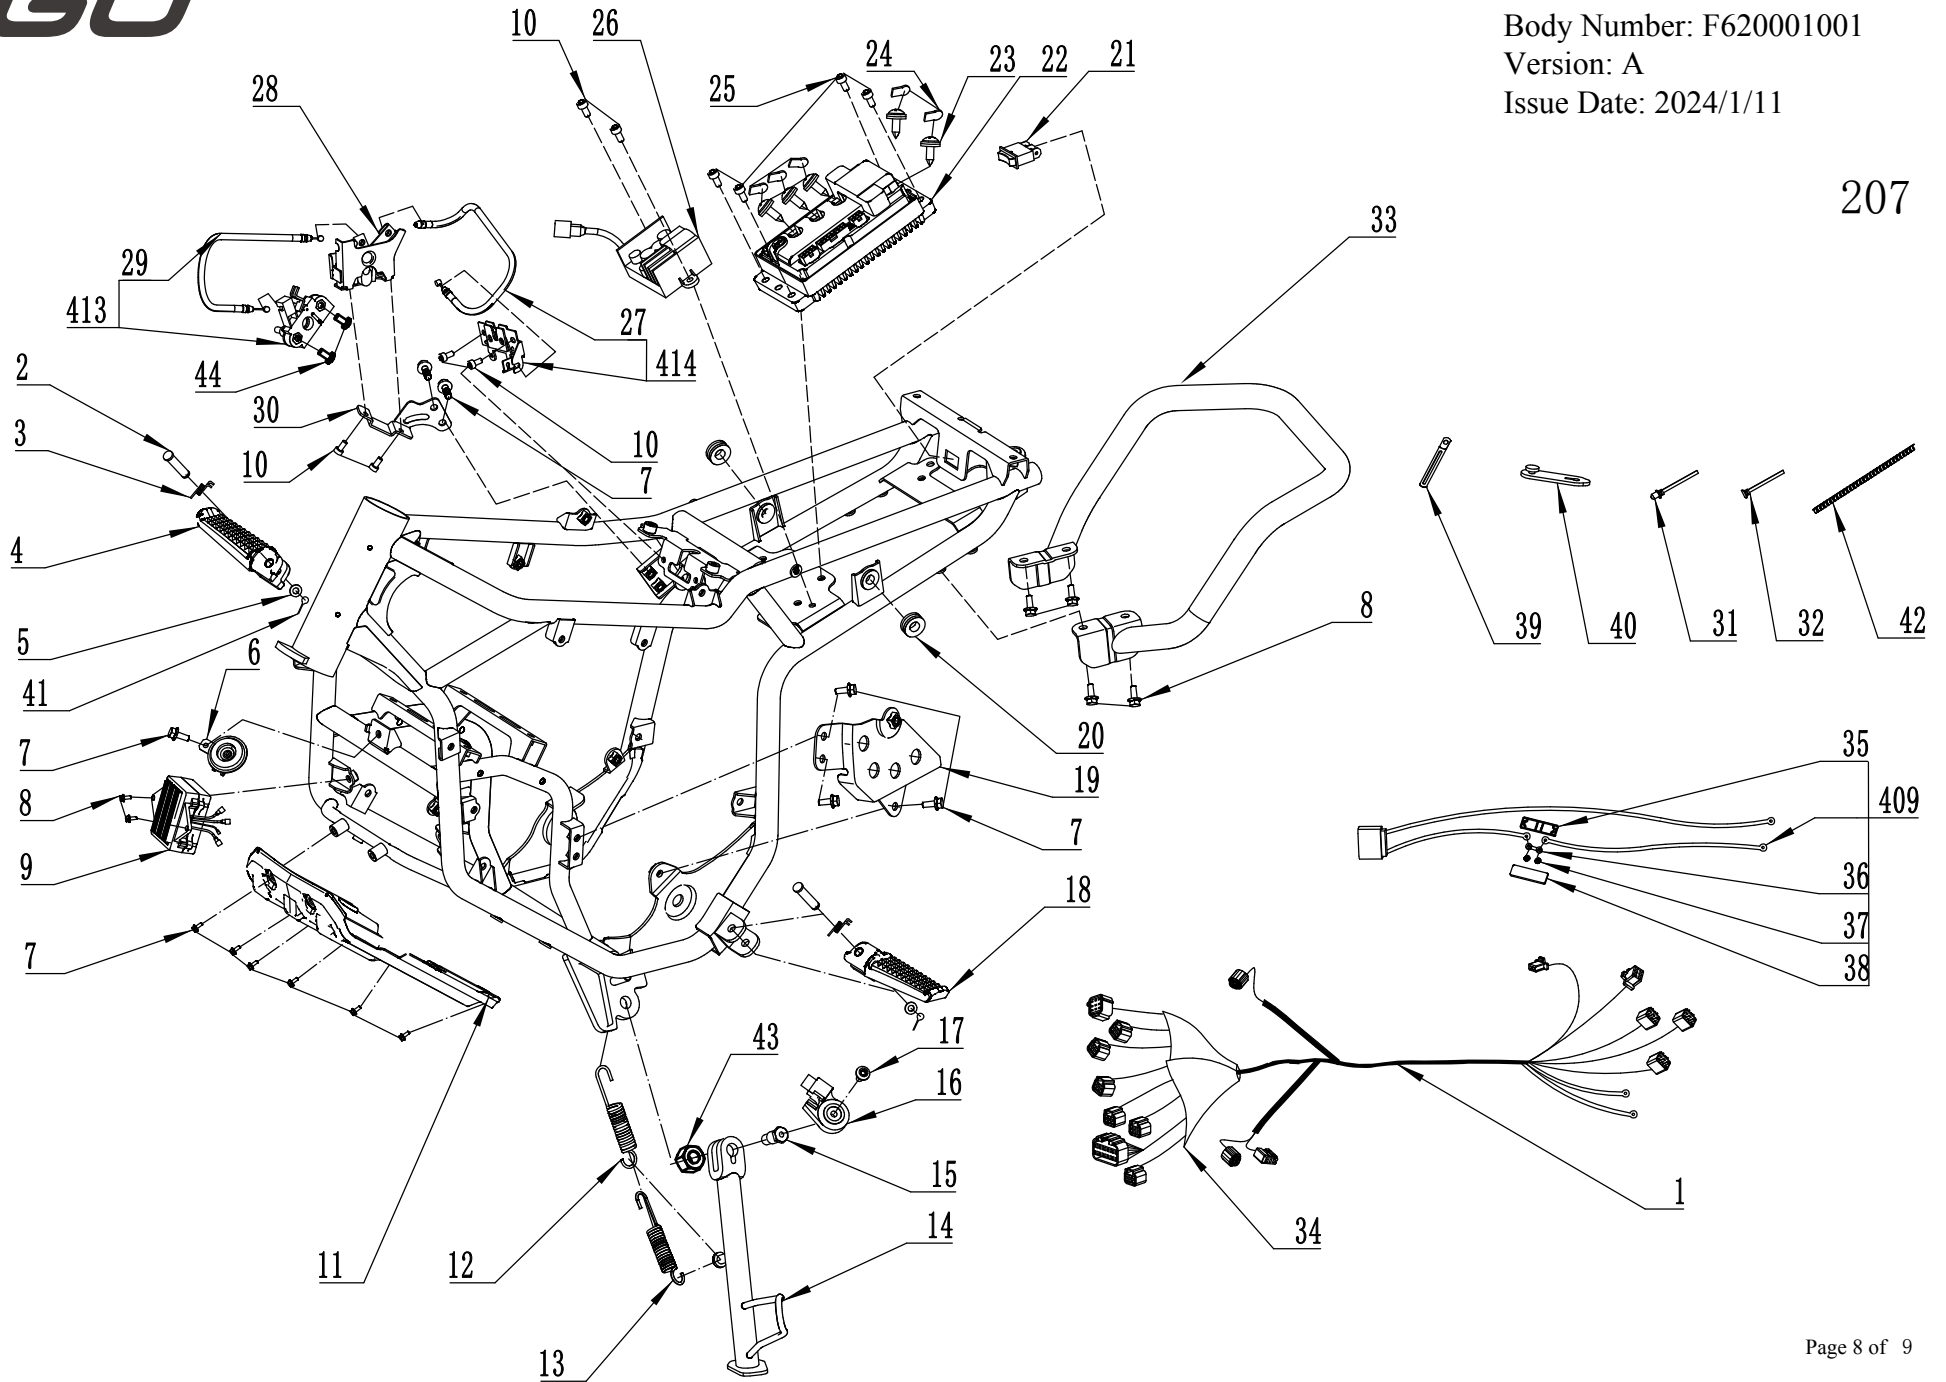

207

Product Description: Mini Bike
Model Number: MB1000
Body Number: F620001001
Version: A
Issue Date: 2024/1/11

208

Service Part List_MB1000_Vervion A

No.	Product Model#	Part Number	Description	Qty
1	MB1000	2851232001	LCD Screen	1
2	MB1000	5611294001	Hexagon Flange Head Screw with Shoulder	10
3	MB1000	2246190001	Front Mudguard Sticker	1
4	MB1000	5640576001	Hexagon Flange Bolt	2
5	MB1000	5611283001	Hexagon Socket Head Cap Screw	4
6	MB1000	3135858001	Cylinder Rubber Plug	1
7	MB1000	5611284001	Cross Recessed Pan Head Tapping Screw	6
8	MB1000	2851231001	Taillight	1
9	MB1000	3135859001	Taillight Cover	1
10	MB1000	3709661001	ST4.2 Clamp Plate	2
11	MB1000	3135860001	Rear Wheel Mudguard	1
12	MB1000	2851233001	Rear Shock Absorber	1
13	MB1000	5640572001	Hexagon Flange Bolt	2
14	MB1000	5630589001	Prevailing Torque Type All-metal Hexagon Nut with Flange with Fine Pitch Thread	2
15	MB1000	2851235001	Rear Fork	1
16	MB1000	5630590001	Prevailing Torque Type All-metal Hexagon Nut with Flange with Fine Pitch Thread	1
17	MB1000	5640575001	Hexagon Flange Bolt (Rear Fork Axle)	1
18	MB1000	5640573001	Hexagon Flange Bolt	2
19	MB1000	5680380001	Toolkit	1
20	MB1000	5651136001	Single Coil Spring Lock Washer	2
408	MB1000	2851246001	Front Wheel Mudguard (With Sticker)	1
415	MB1000	2851271001	Seat Assembly	1
201-1	MB1000	2851249001	Right Handlebar Switch Assembly	1
201-2	MB1000	3423725001	Front (Right) Brake Lever	1
201-3	MB1000	5640574001	Hexagon Head Bolt	2
201-4	MB1000	5630588001	Hexagon Nut	2
201-5	MB1000	4871054001	Front (Right) Brake Switch	1
201-6	MB1000	5611285001	Cross Recessed Pan Head Screw	2
201-7	MB1000	2851238001	Front Brake Pads (1 Pair)	1
201-8	MB1000	5611286001	Hexagon Socket Head Cap Screw	6
201-9	MB1000	3423729001	Handlebar Clamp	1
201-10	MB1000	3709668001	Handlebar	1
201-11	MB1000	2851273001	Key	1
201-12	MB1000	4871057001	Ignition Lock (Key Switch)	1
201-13	MB1000	3423730001	Upper Triple Clamp	1
201-14	MB1000	5611287001	Cross Recessed Pan Head Screw and Plain Washer Assembly	1
201-15	MB1000	5630592001	Hexagon Thin Nut	1
201-16	MB1000	3709720001	Dust Cap	1
201-17	MB1000	2851274001	Lower Triple Clamp Assembly	1
201-18	MB1000	3709721001	Brake Tube Clamp	1
201-19	MB1000	5611283001	Hexagon Socket Head Cap Screw	1
201-20	MB1000	5611288001	Hexagon Socket Head Cap Screw	2
201-21	MB1000	3135861001	Side Reflector	2
201-22	MB1000	5640577001	Hexagon Flange Bolt	2
201-23	MB1000	5640578001	Hexagon Flange Bolt	1
201-24	MB1000	3135871001	Disc Brake Handle Hole Plug	2
201-25	MB1000	2851275001	Left Handlebar Switch Assembly	1
201-26	MB1000	3135872001	Left Handlebar Grip	1
201-27	MB1000	3423726001	Rear (Left) Brake Lever	1
201-28	MB1000	4871055001	Rear (Left) Brake Switch	1
201-29	MB1000	2851241001	Rear Brake Pads (1 Pair)	1
201-30	MB1000	3709664001	Brake Pad Holder	2
201-31	MB1000	5670816001	Brake Pad Pin	2
201-32	MB1000	5670817001	Brake Pad Cotter Pins	2
201-33	MB1000	3709665001	Brake Pad Removal Cover	2