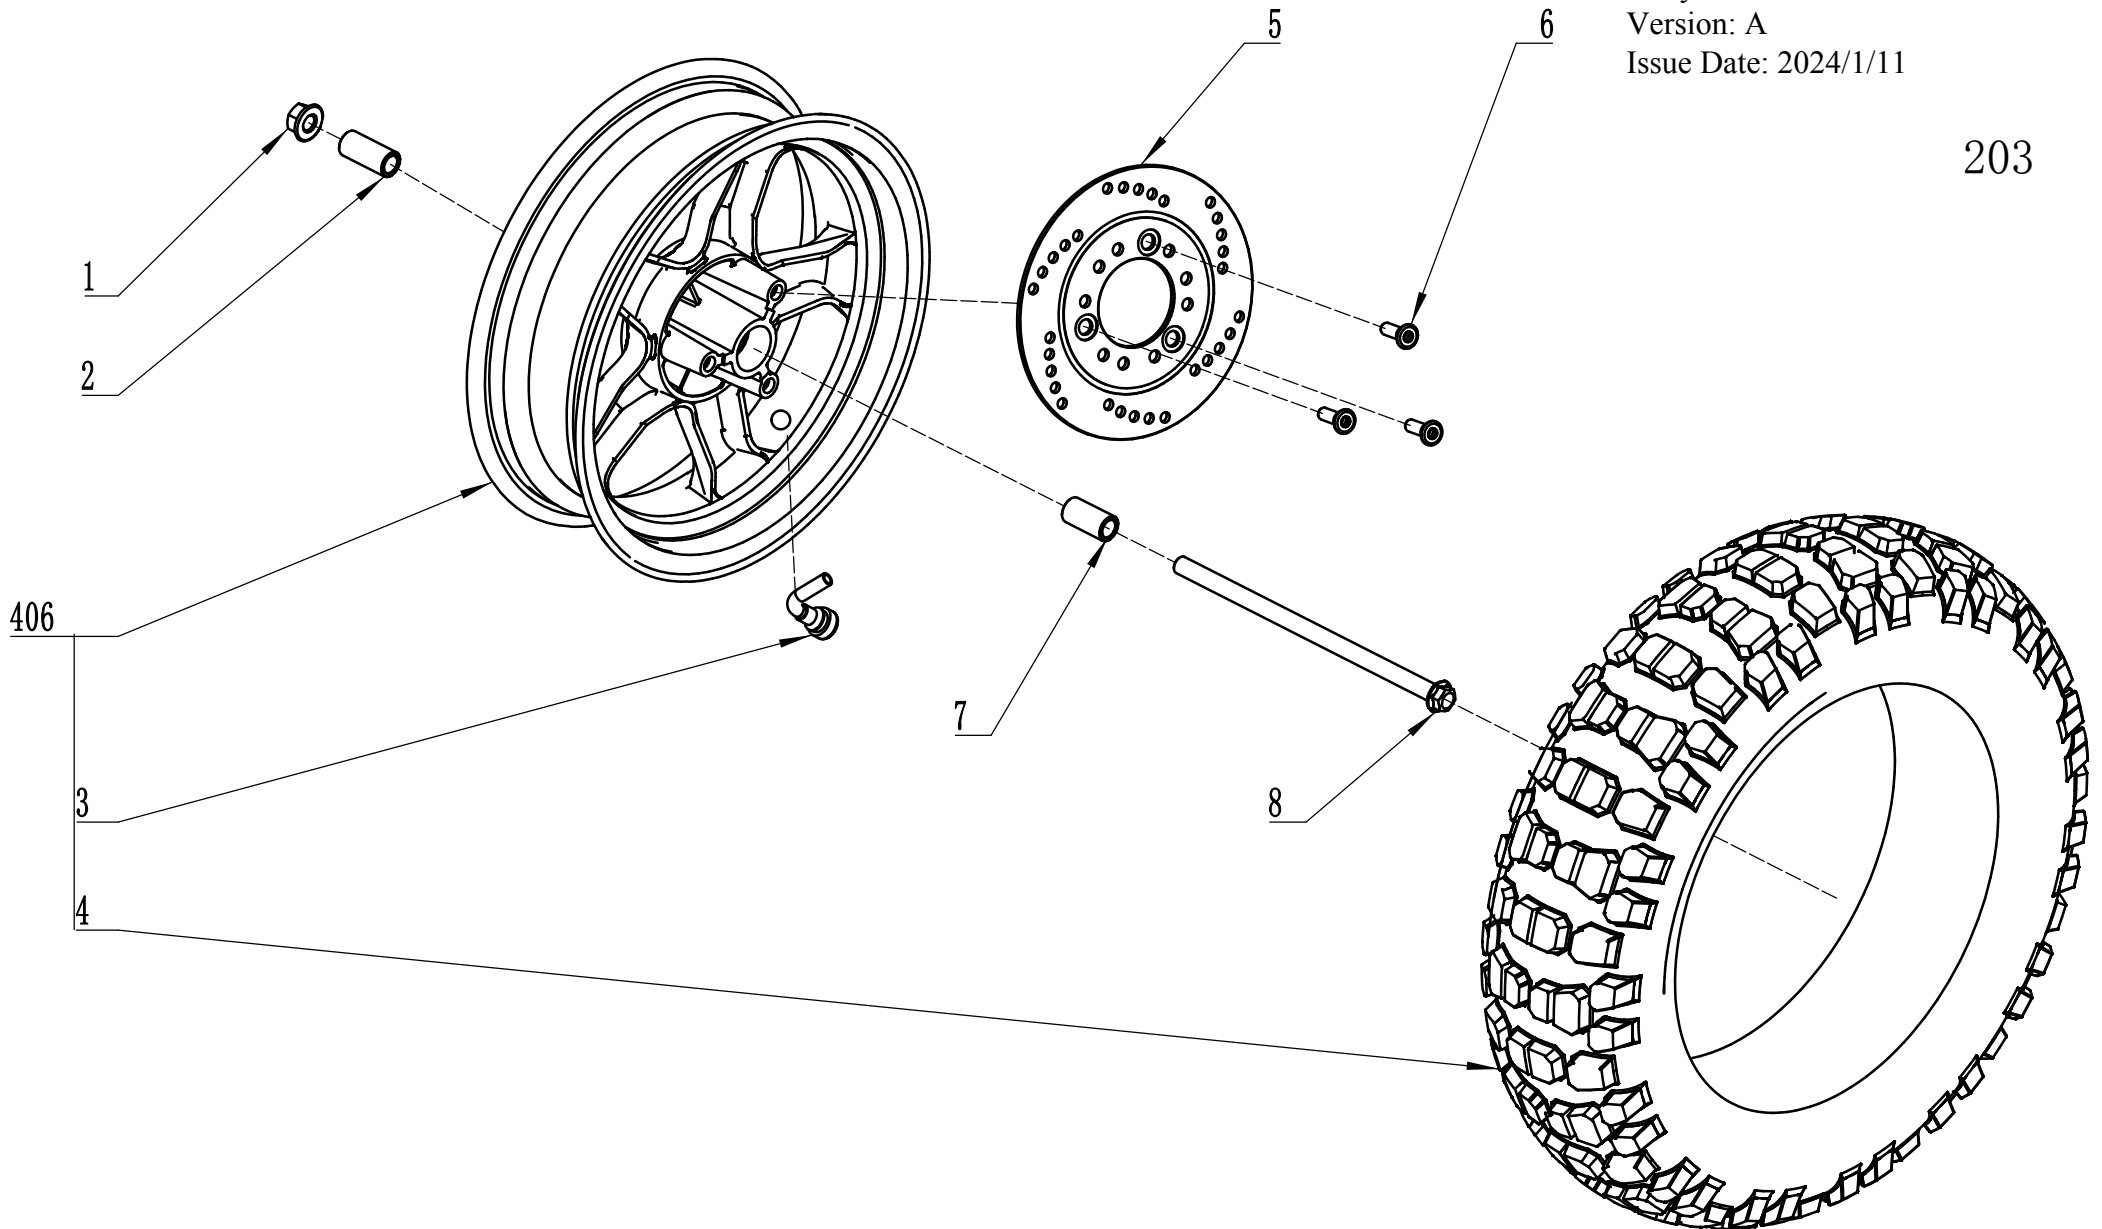

Product Description: Mini Bike
Model Number: MB1000
Body Number: F620001001
Version: A
Issue Date: 2024/1/11

Product Description: Mini Bike
Model Number: MB1000
Body Number: F620001001
Version: A
Issue Date: 2024/5/27

201

Product Description: Mini Bike
Model Number: MB1000
Body Number: F620001001
Version: A
Issue Date: 2024/1/11

204

Product Description: Mini Bike
Model Number: MB1000
Body Number: F620001001
Version: A
Issue Date: 2024/1/11