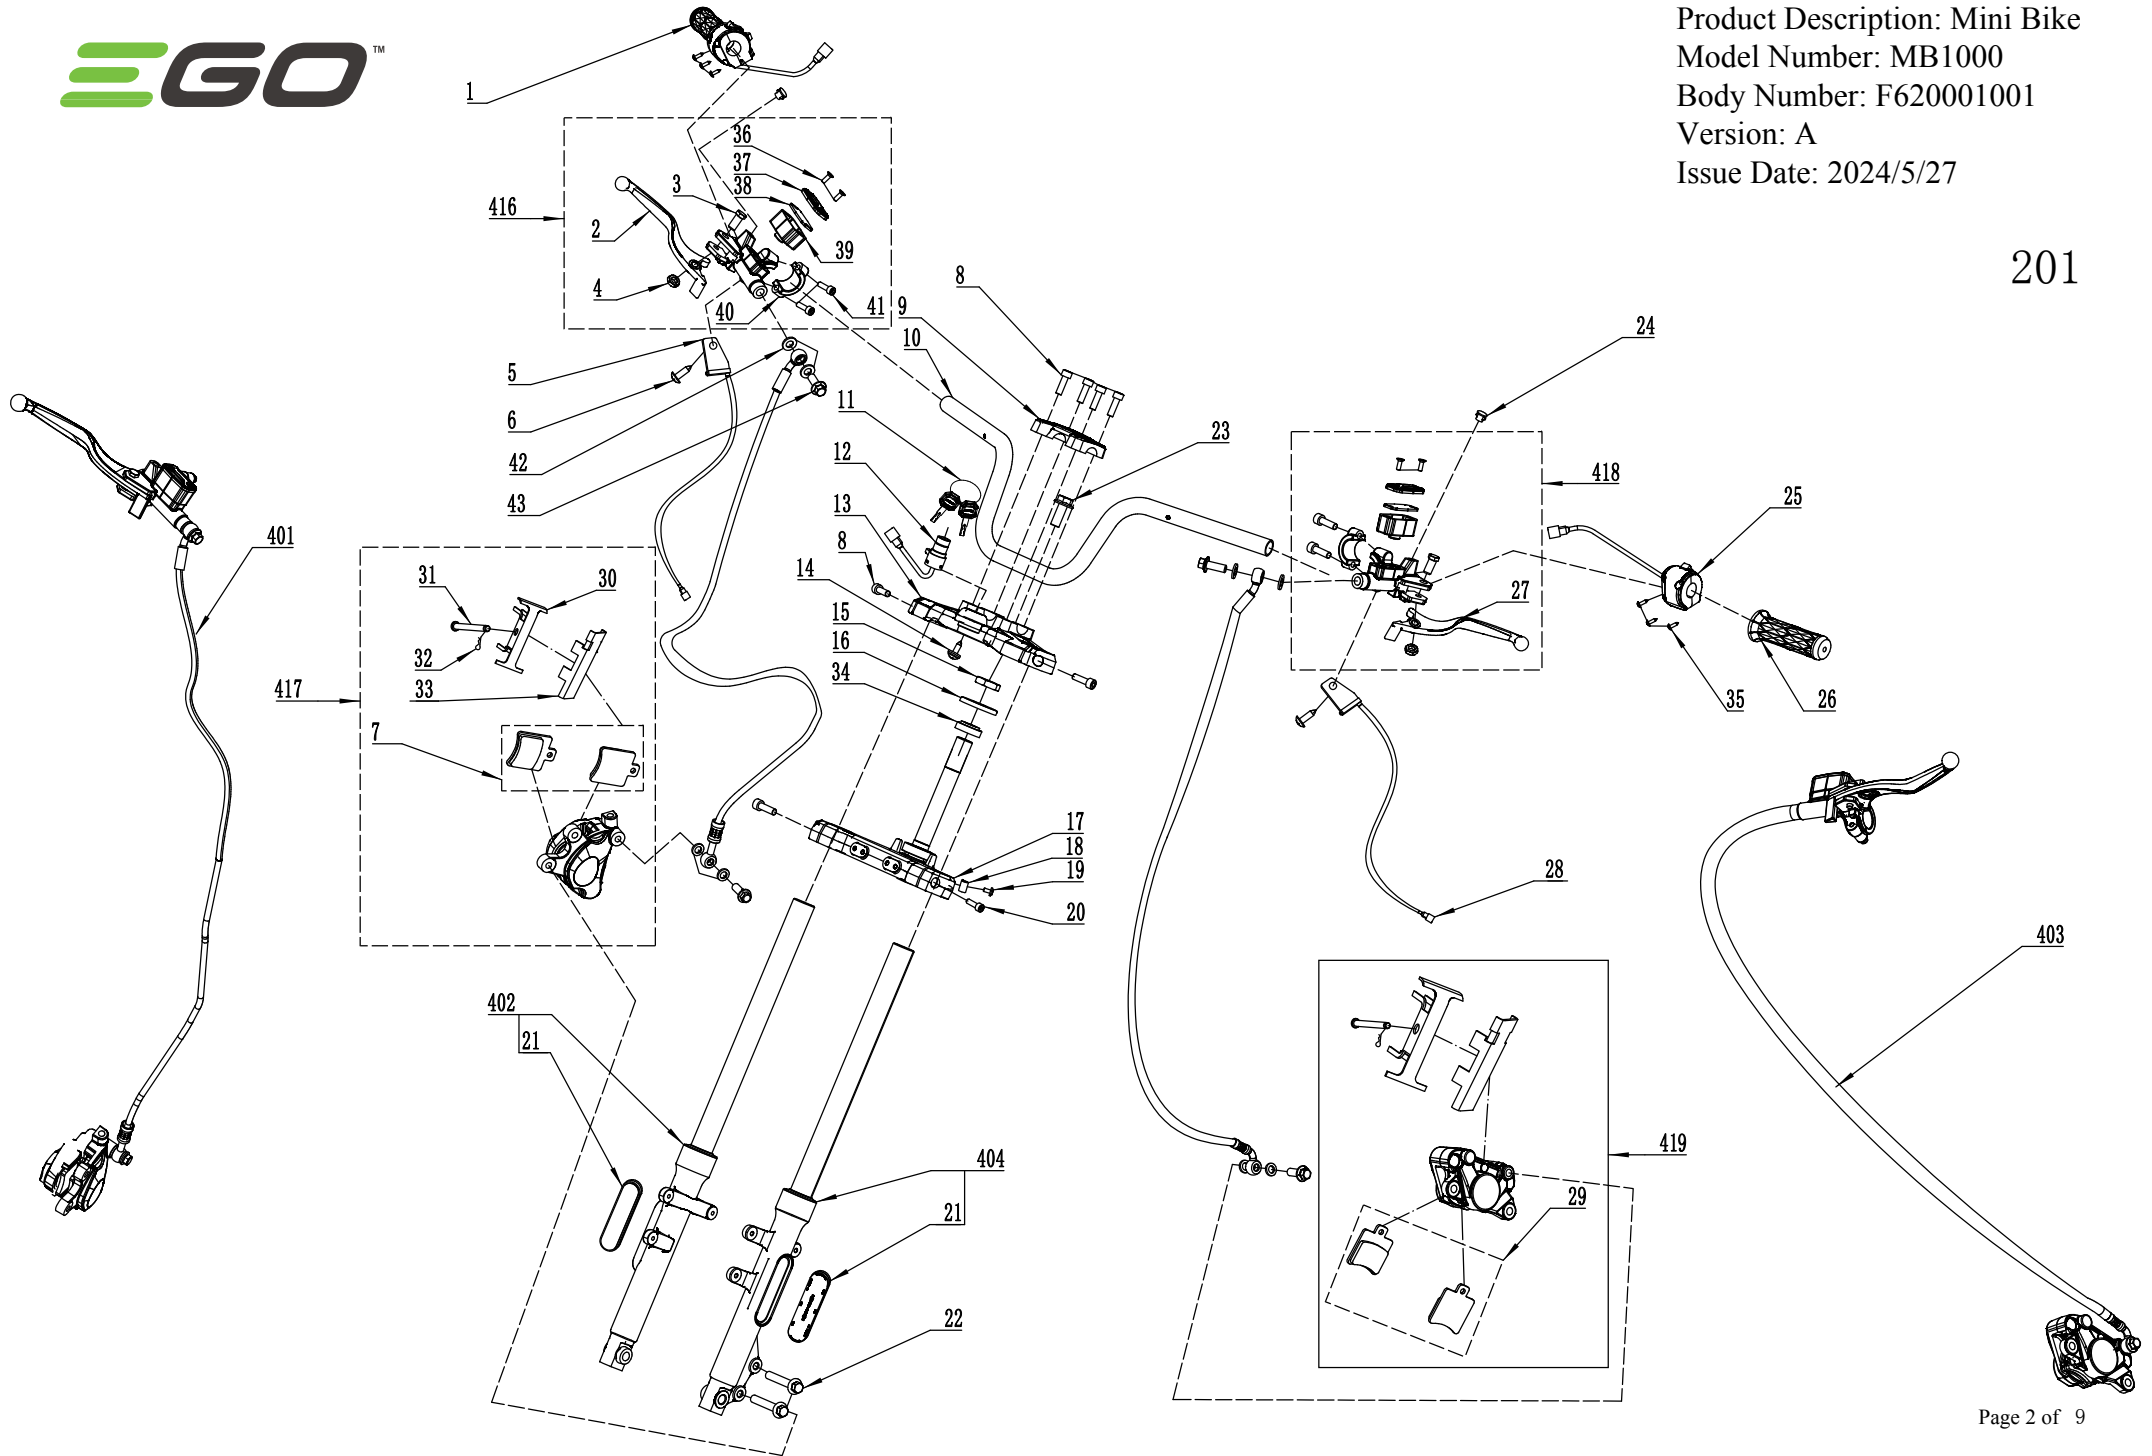

Product Description: Mini Bike
Model Number: MB1000
Body Number: F620001001
Version: A
Issue Date: 2024/1/11

Product Description: Mini Bike
Model Number: MB1000
Body Number: F620001001
Version: A
Issue Date: 2024/5/27

201

Product Description: Mini Bike
Model Number: MB1000
Body Number: F620001001
Version: A
Issue Date: 2024/1/11

204

Product Description: Mini Bike
Model Number: MB1000
Body Number: F620001001
Version: A
Issue Date: 2024/1/11