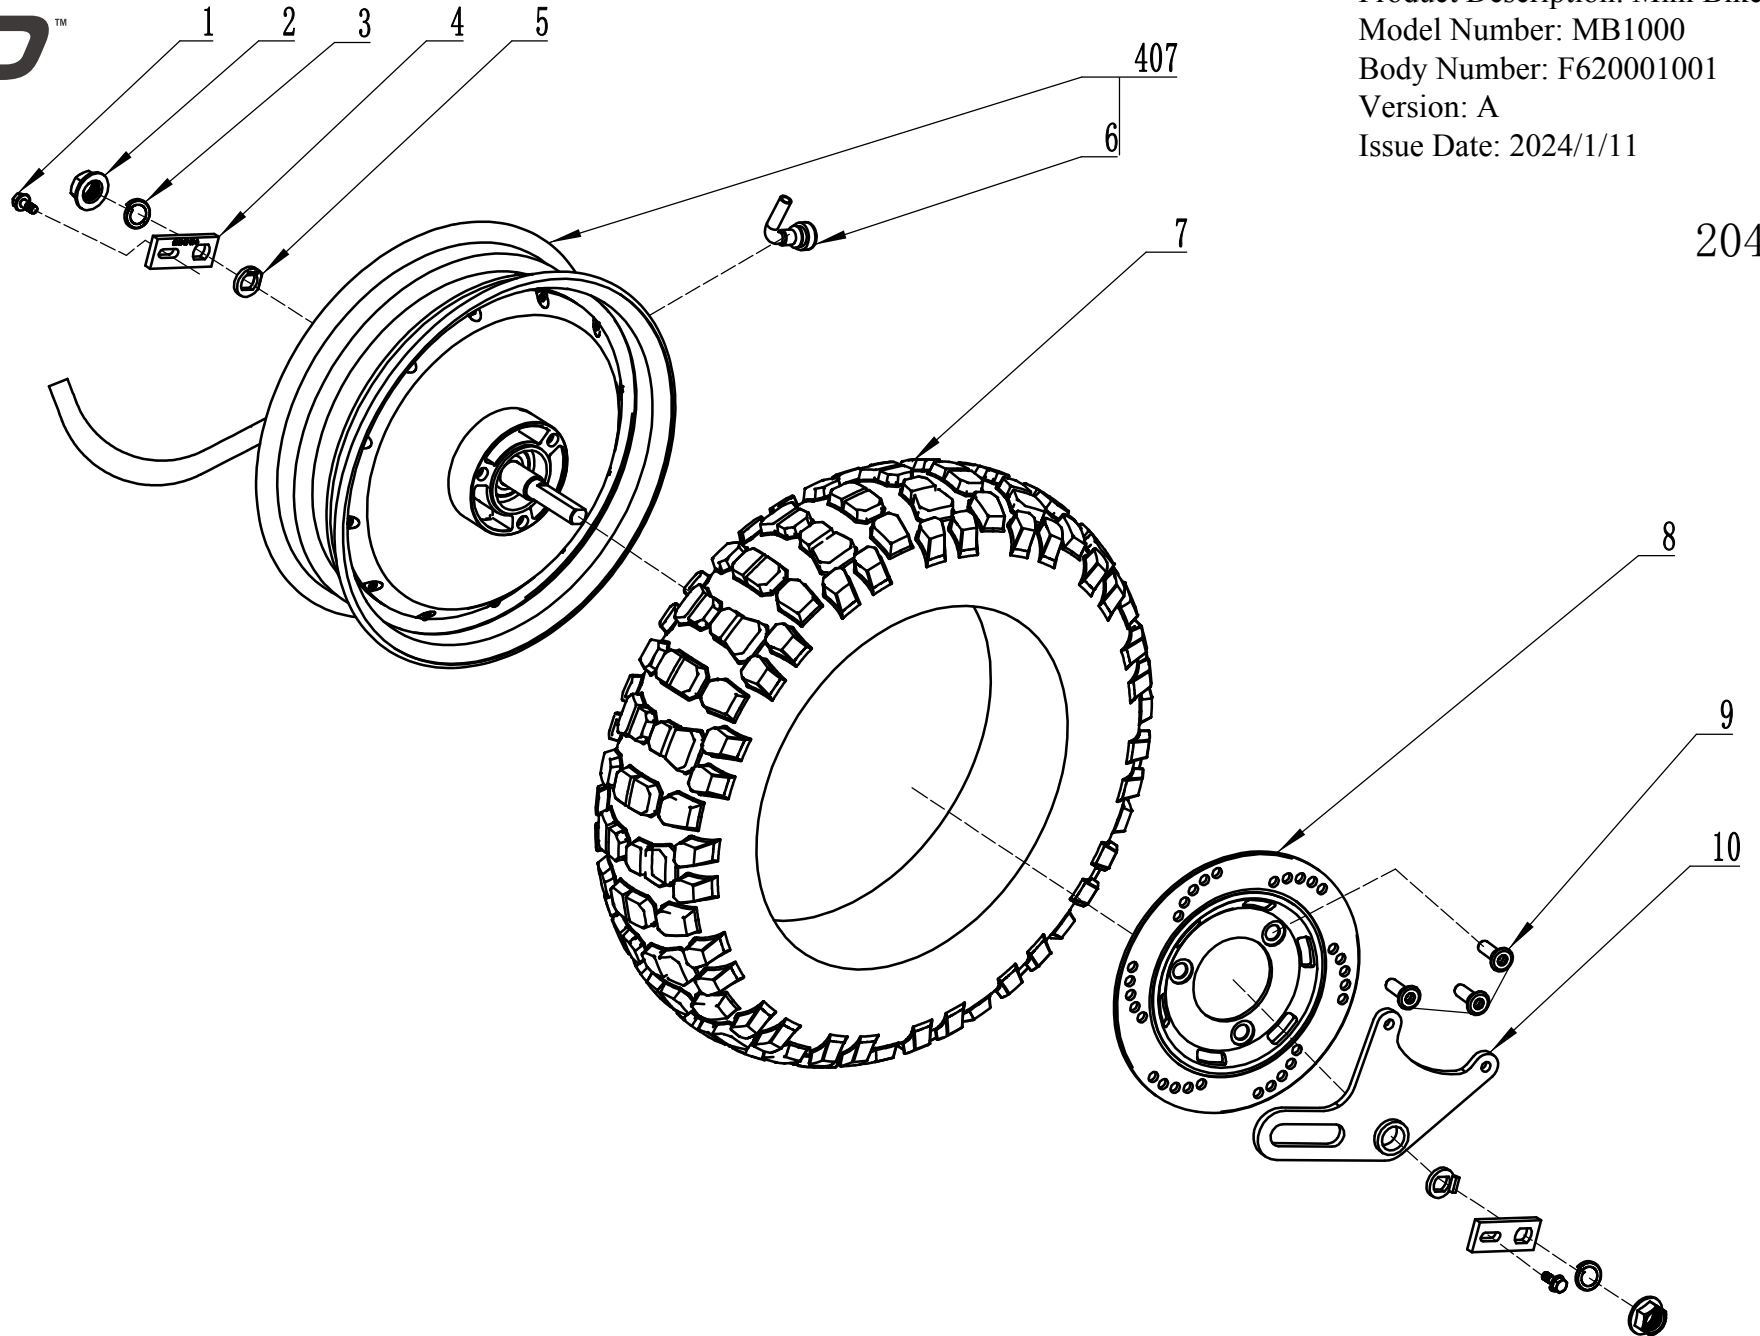

Product Description: Mini Bike
Model Number: MB1000
Body Number: F620001001
Version: A
Issue Date: 2024/1/11

204