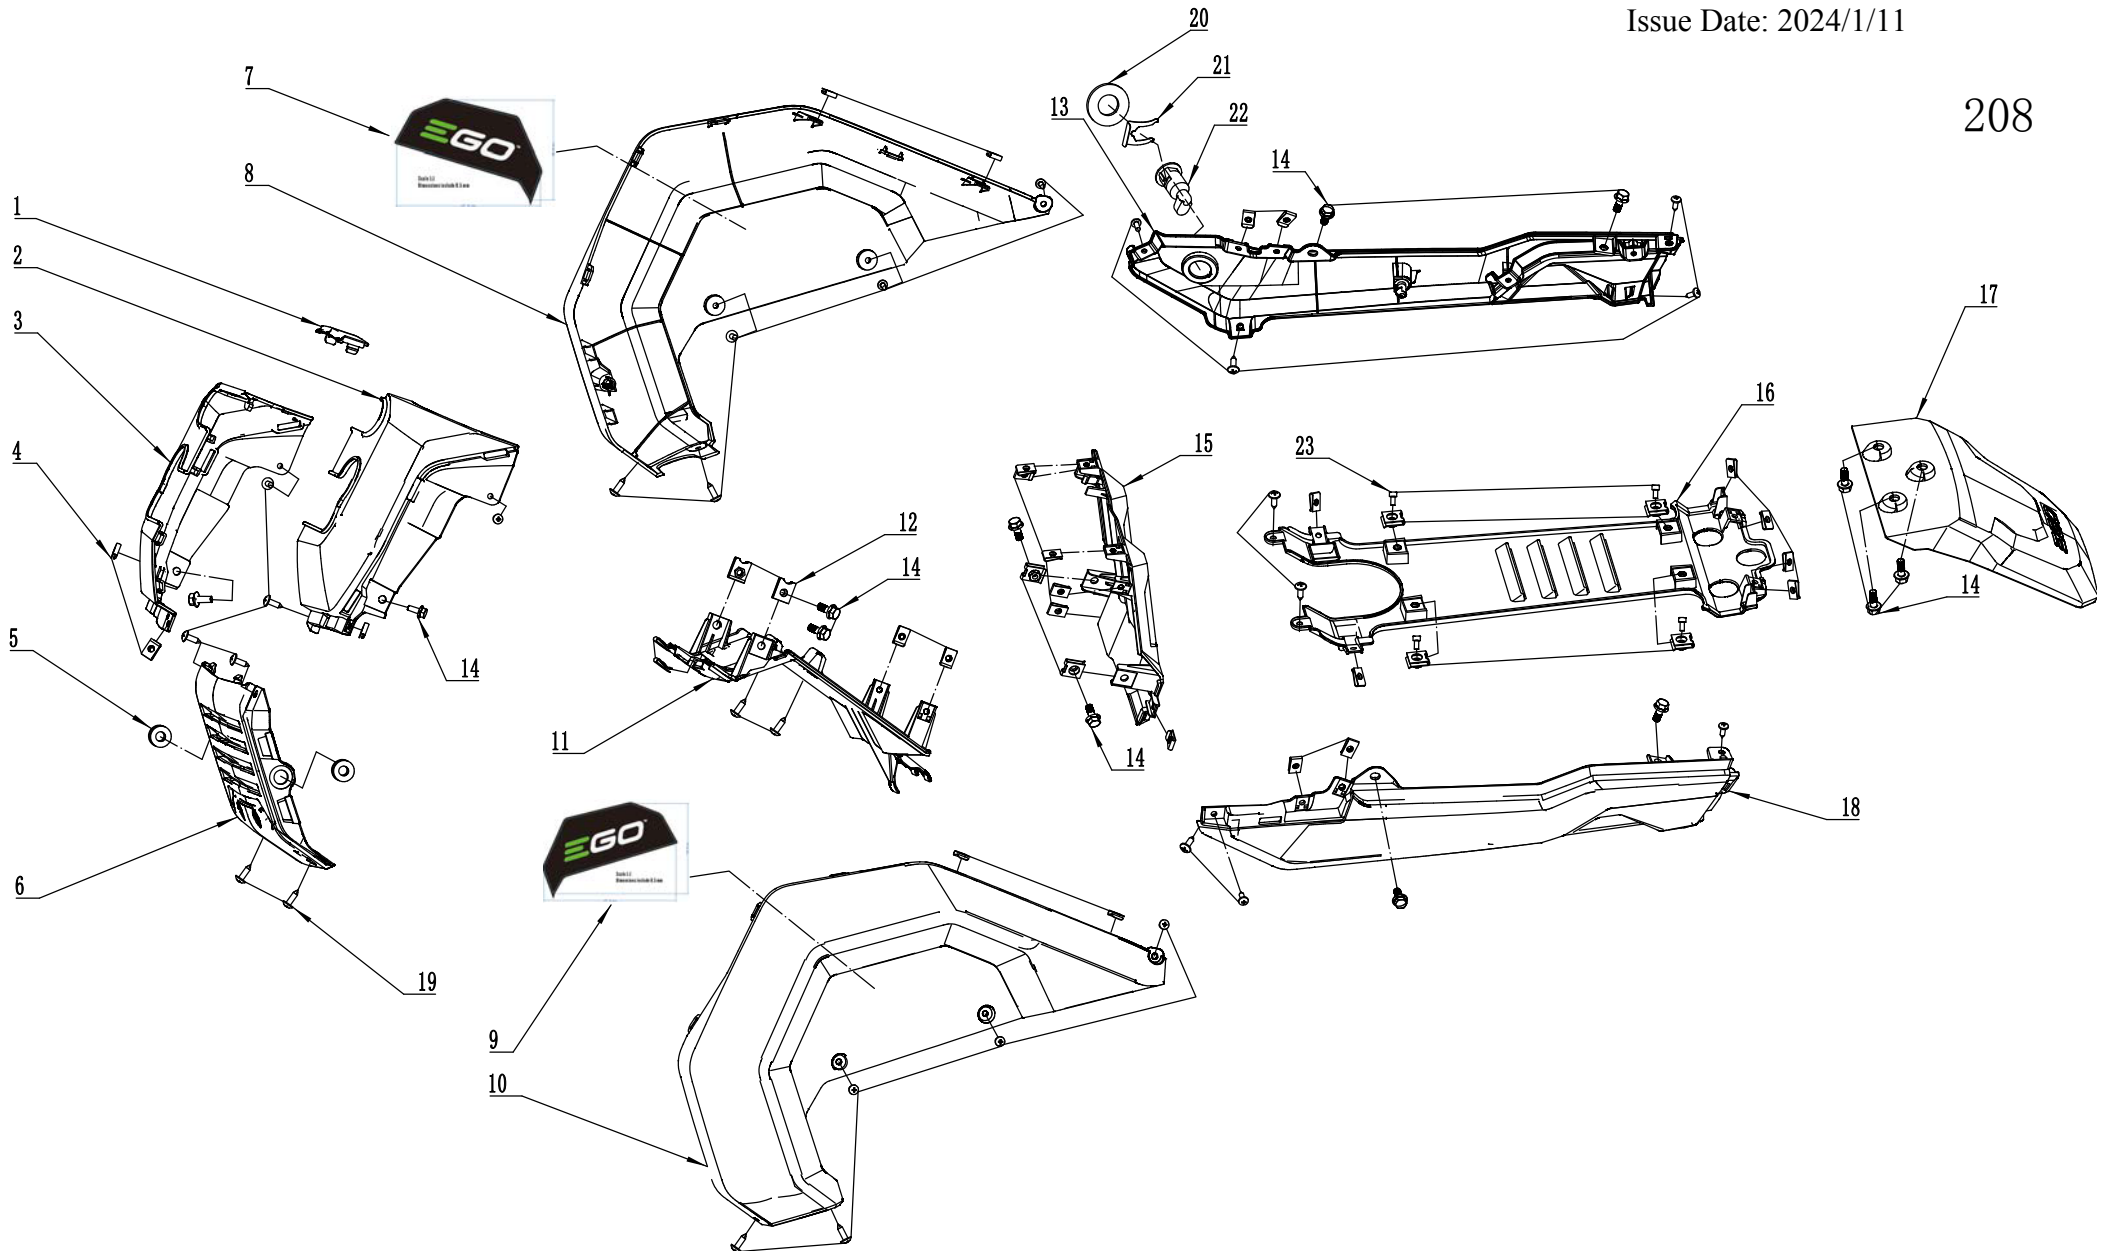

Product Description: Mini Bike
Model Number: MB1000
Body Number: F620001001
Version: A
Issue Date: 2024/1/11

208

Service Part List_MB1000_Vervion A

No.	Product Model#	Part Number	Description	Qty
1	MB1000	2851232001	LCD Screen	1
2	MB1000	5611294001	Hexagon Flange Head Screw with Shoulder	10
3	MB1000	2246190001	Front Mudguard Sticker	1
4	MB1000	5640576001	Hexagon Flange Bolt	2
5	MB1000	5611283001	Hexagon Socket Head Cap Screw	4
6	MB1000	3135858001	Cylinder Rubber Plug	1
7	MB1000	5611284001	Cross Recessed Pan Head Tapping Screw	6
8	MB1000	2851231001	Taillight	1
9	MB1000	3135859001	Taillight Cover	1
10	MB1000	3709661001	ST4.2 Clamp Plate	2
11	MB1000	3135860001	Rear Wheel Mudguard	1
12	MB1000	2851233001	Rear Shock Absorber	1
13	MB1000	5640572001	Hexagon Flange Bolt	2
14	MB1000	5630589001	Prevailing Torque Type All-metal Hexagon Nut with Flange with Fine Pitch Thread	2
15	MB1000	2851235001	Rear Fork	1
16	MB1000	5630590001	Prevailing Torque Type All-metal Hexagon Nut with Flange with Fine Pitch Thread	1
17	MB1000	5640575001	Hexagon Flange Bolt (Rear Fork Axle)	1
18	MB1000	5640573001	Hexagon Flange Bolt	2
19	MB1000	5680380001	Toolkit	1
20	MB1000	5651136001	Single Coil Spring Lock Washer	2
408	MB1000	2851246001	Front Wheel Mudguard (With Sticker)	1
415	MB1000	2851271001	Seat Assembly	1
201-1	MB1000	2851249001	Right Handlebar Switch Assembly	1
201-2	MB1000	3423725001	Front (Right) Brake Lever	1
201-3	MB1000	5640574001	Hexagon Head Bolt	2
201-4	MB1000	5630588001	Hexagon Nut	2
201-5	MB1000	4871054001	Front (Right) Brake Switch	1
201-6	MB1000	5611285001	Cross Recessed Pan Head Screw	2
201-7	MB1000	2851238001	Front Brake Pads (1 Pair)	1
201-8	MB1000	5611286001	Hexagon Socket Head Cap Screw	6
201-9	MB1000	3423729001	Handlebar Clamp	1
201-10	MB1000	3709668001	Handlebar	1
201-11	MB1000	2851273001	Key	1
201-12	MB1000	4871057001	Ignition Lock (Key Switch)	1
201-13	MB1000	3423730001	Upper Triple Clamp	1
201-14	MB1000	5611287001	Cross Recessed Pan Head Screw and Plain Washer Assembly	1
201-15	MB1000	5630592001	Hexagon Thin Nut	1
201-16	MB1000	3709720001	Dust Cap	1
201-17	MB1000	2851274001	Lower Triple Clamp Assembly	1
201-18	MB1000	3709721001	Brake Tube Clamp	1
201-19	MB1000	5611283001	Hexagon Socket Head Cap Screw	1
201-20	MB1000	5611288001	Hexagon Socket Head Cap Screw	2
201-21	MB1000	3135861001	Side Reflector	2
201-22	MB1000	5640577001	Hexagon Flange Bolt	2
201-23	MB1000	5640578001	Hexagon Flange Bolt	1
201-24	MB1000	3135871001	Disc Brake Handle Hole Plug	2
201-25	MB1000	2851275001	Left Handlebar Switch Assembly	1
201-26	MB1000	3135872001	Left Handlebar Grip	1
201-27	MB1000	3423726001	Rear (Left) Brake Lever	1
201-28	MB1000	4871055001	Rear (Left) Brake Switch	1
201-29	MB1000	2851241001	Rear Brake Pads (1 Pair)	1
201-30	MB1000	3709664001	Brake Pad Holder	2
201-31	MB1000	5670816001	Brake Pad Pin	2
201-32	MB1000	5670817001	Brake Pad Cotter Pins	2
201-33	MB1000	3709665001	Brake Pad Removal Cover	2