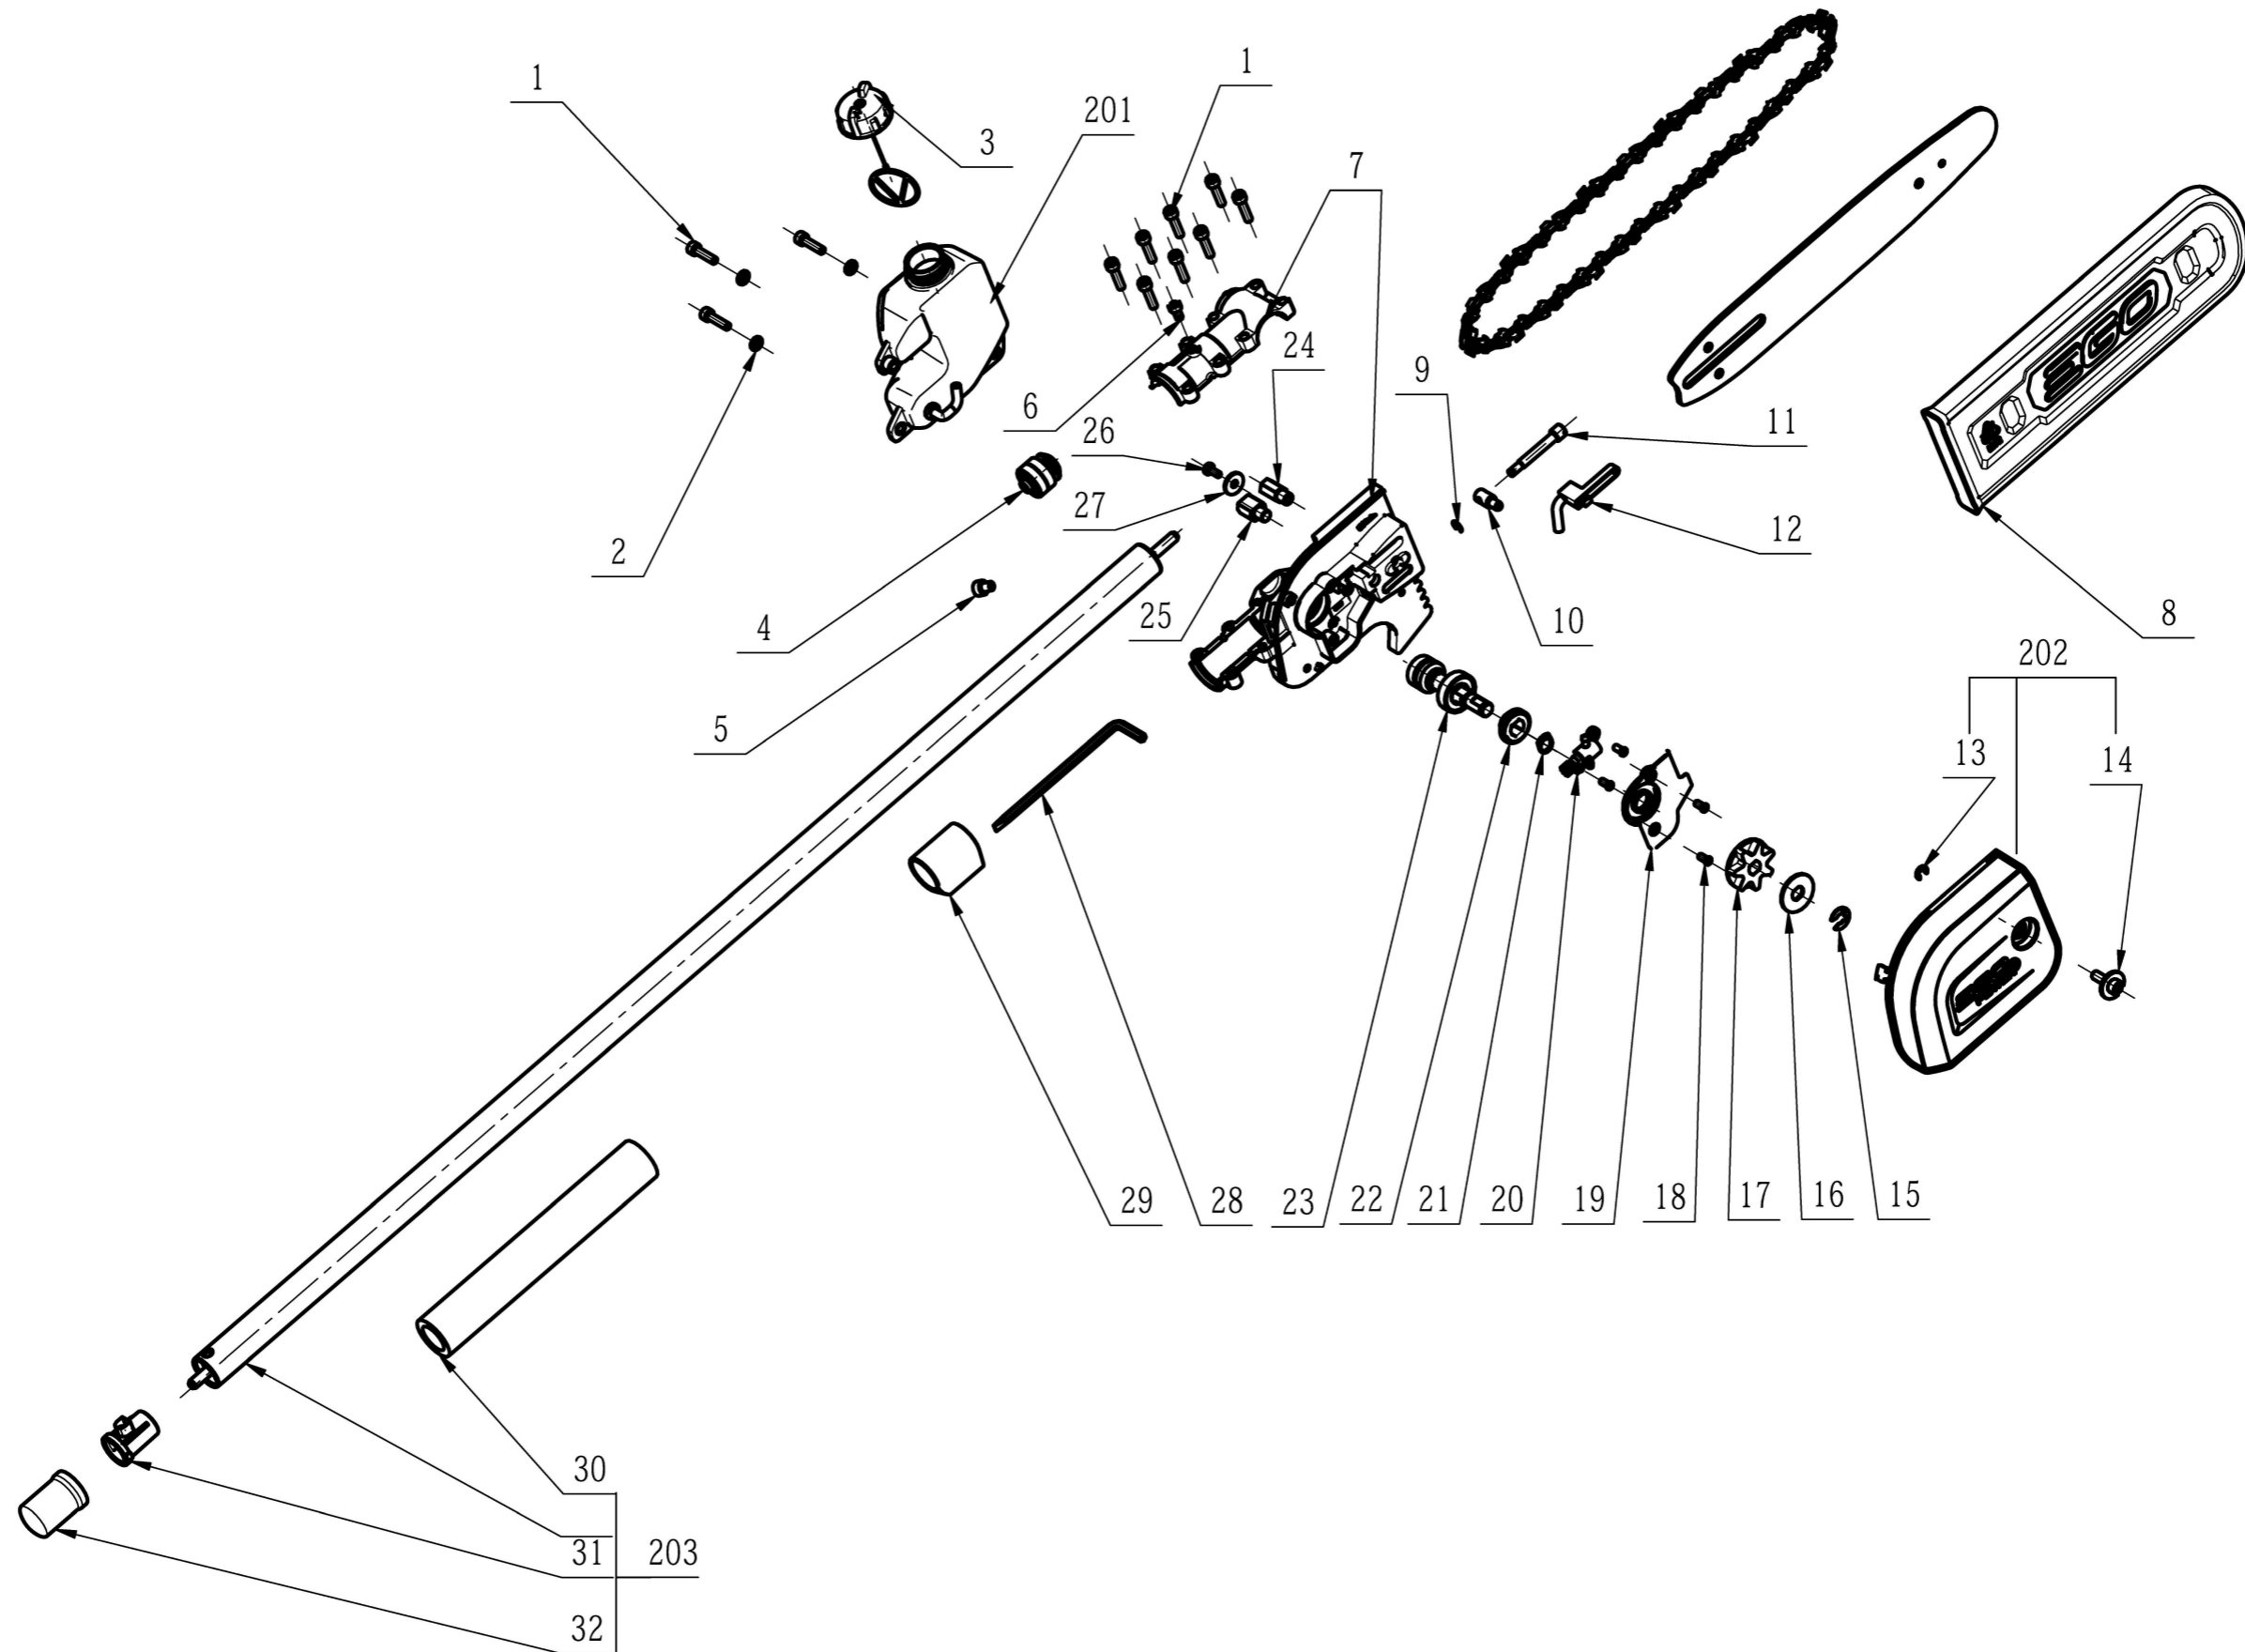

Product Description: DC Multi-head Pole Saw
Model Number: PSA1020
Service Item Number: F850007013S01
Version:A
Issue Date: 2023/07/01

Service Part List_PSA1020_Version A

No.	Product Model#	Part Number	Description	Qty
1	PSA1020	5620434003	Hexagon Socket Screw	11
2	PSA1020	5650011003	Plain Washer	3
3	PSA1020	2824770002	Cover Assembly	1
4	PSA1020	2824779002	Pinion Assembly	1
5	PSA1020	5620546001	Hexagon Socket Screw	1
6	PSA1020	5620213003	Hexagon Socket Screw	1
7	PSA1020	2824813001	Gear Case ASSY	1
8	PSA1020	3128561001	Sheath	1
9	PSA1020	5660003003	E Ring	1
10	PSA1020	5630294001	Nut	1
11	PSA1020	5620547001	Screw	1
12	PSA1020	4920551001	Tube	1
13	PSA1020	5660005001	E Ring	1
14	PSA1020	5640256001	Screw with Washer	1
15	PSA1020	5660242001	"E" Ring	1
16	PSA1020	5660208001	Gasket	1
17	PSA1020	3421960001	Sprocket	1
18	PSA1020	5620354001	Screw	4
19	PSA1020	3421872001	Dust Cover	1
20	PSA1020	2823482001	Pump ASSY	1
21	PSA1020	5660011001	Circlips For Shaft	1
22	PSA1020	3128607001	Worm	1
23	PSA1020	2823487002	Shaft Assembly	1
24	PSA1020	5630291001	Nut	1
25	PSA1020	5670416001	Pin	1
26	PSA1020	5620424001	Screw	1
27	PSA1020	5650487001	Plain Washer	1
28	PSA1020	5680210001	Inner Hexagon Spanner	1
29	PSA1020	3125786001	Support	1
30	PSA1020	3706123001	Sheath	1
31	PSA1020	3128556001	Guiding Block	1
32	PSA1020	3128734001	Sleeve	1
201	PSA1020	2824777002	Kettle ASSY	1
202	PSA1020	2820881002	Cover Assembly	1
203	PSA1020	2827732004	Connecting Tube Assembly	1