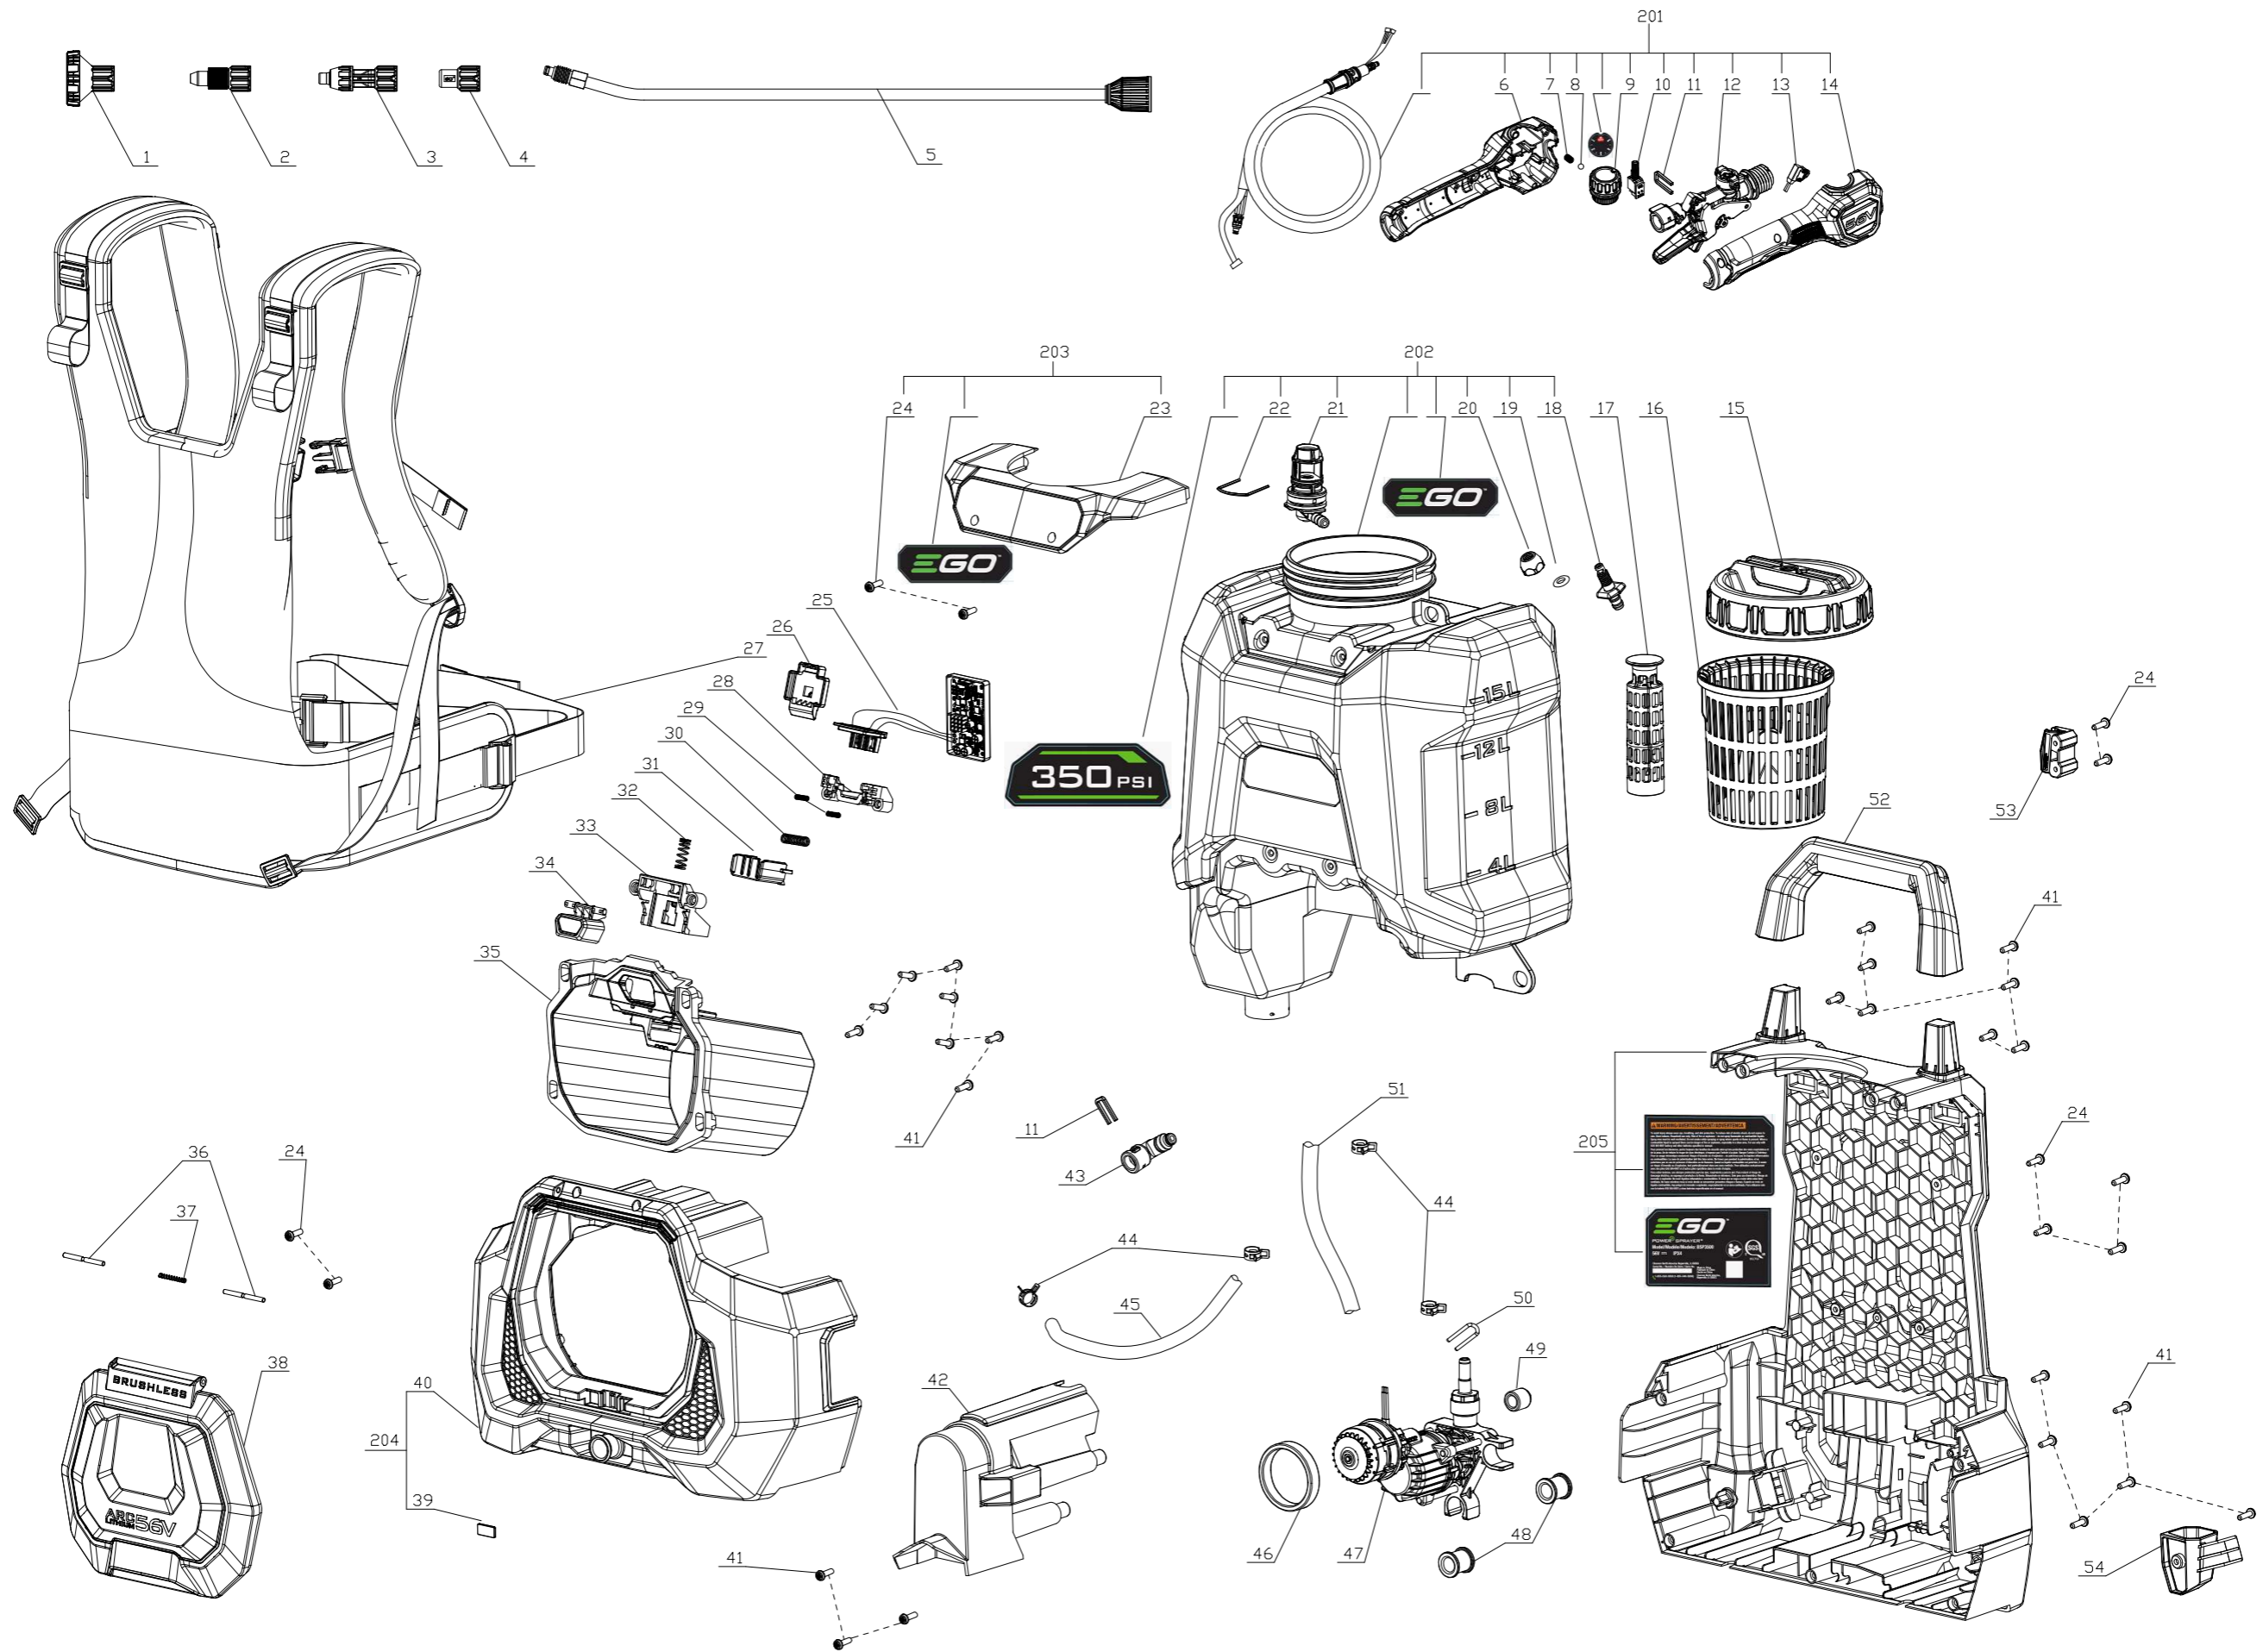

Product Description: Chemical Sprayer  
FapModel Number: BSP3500  
Body Number:  
Version: A  
Issue Date: 2024/09/24