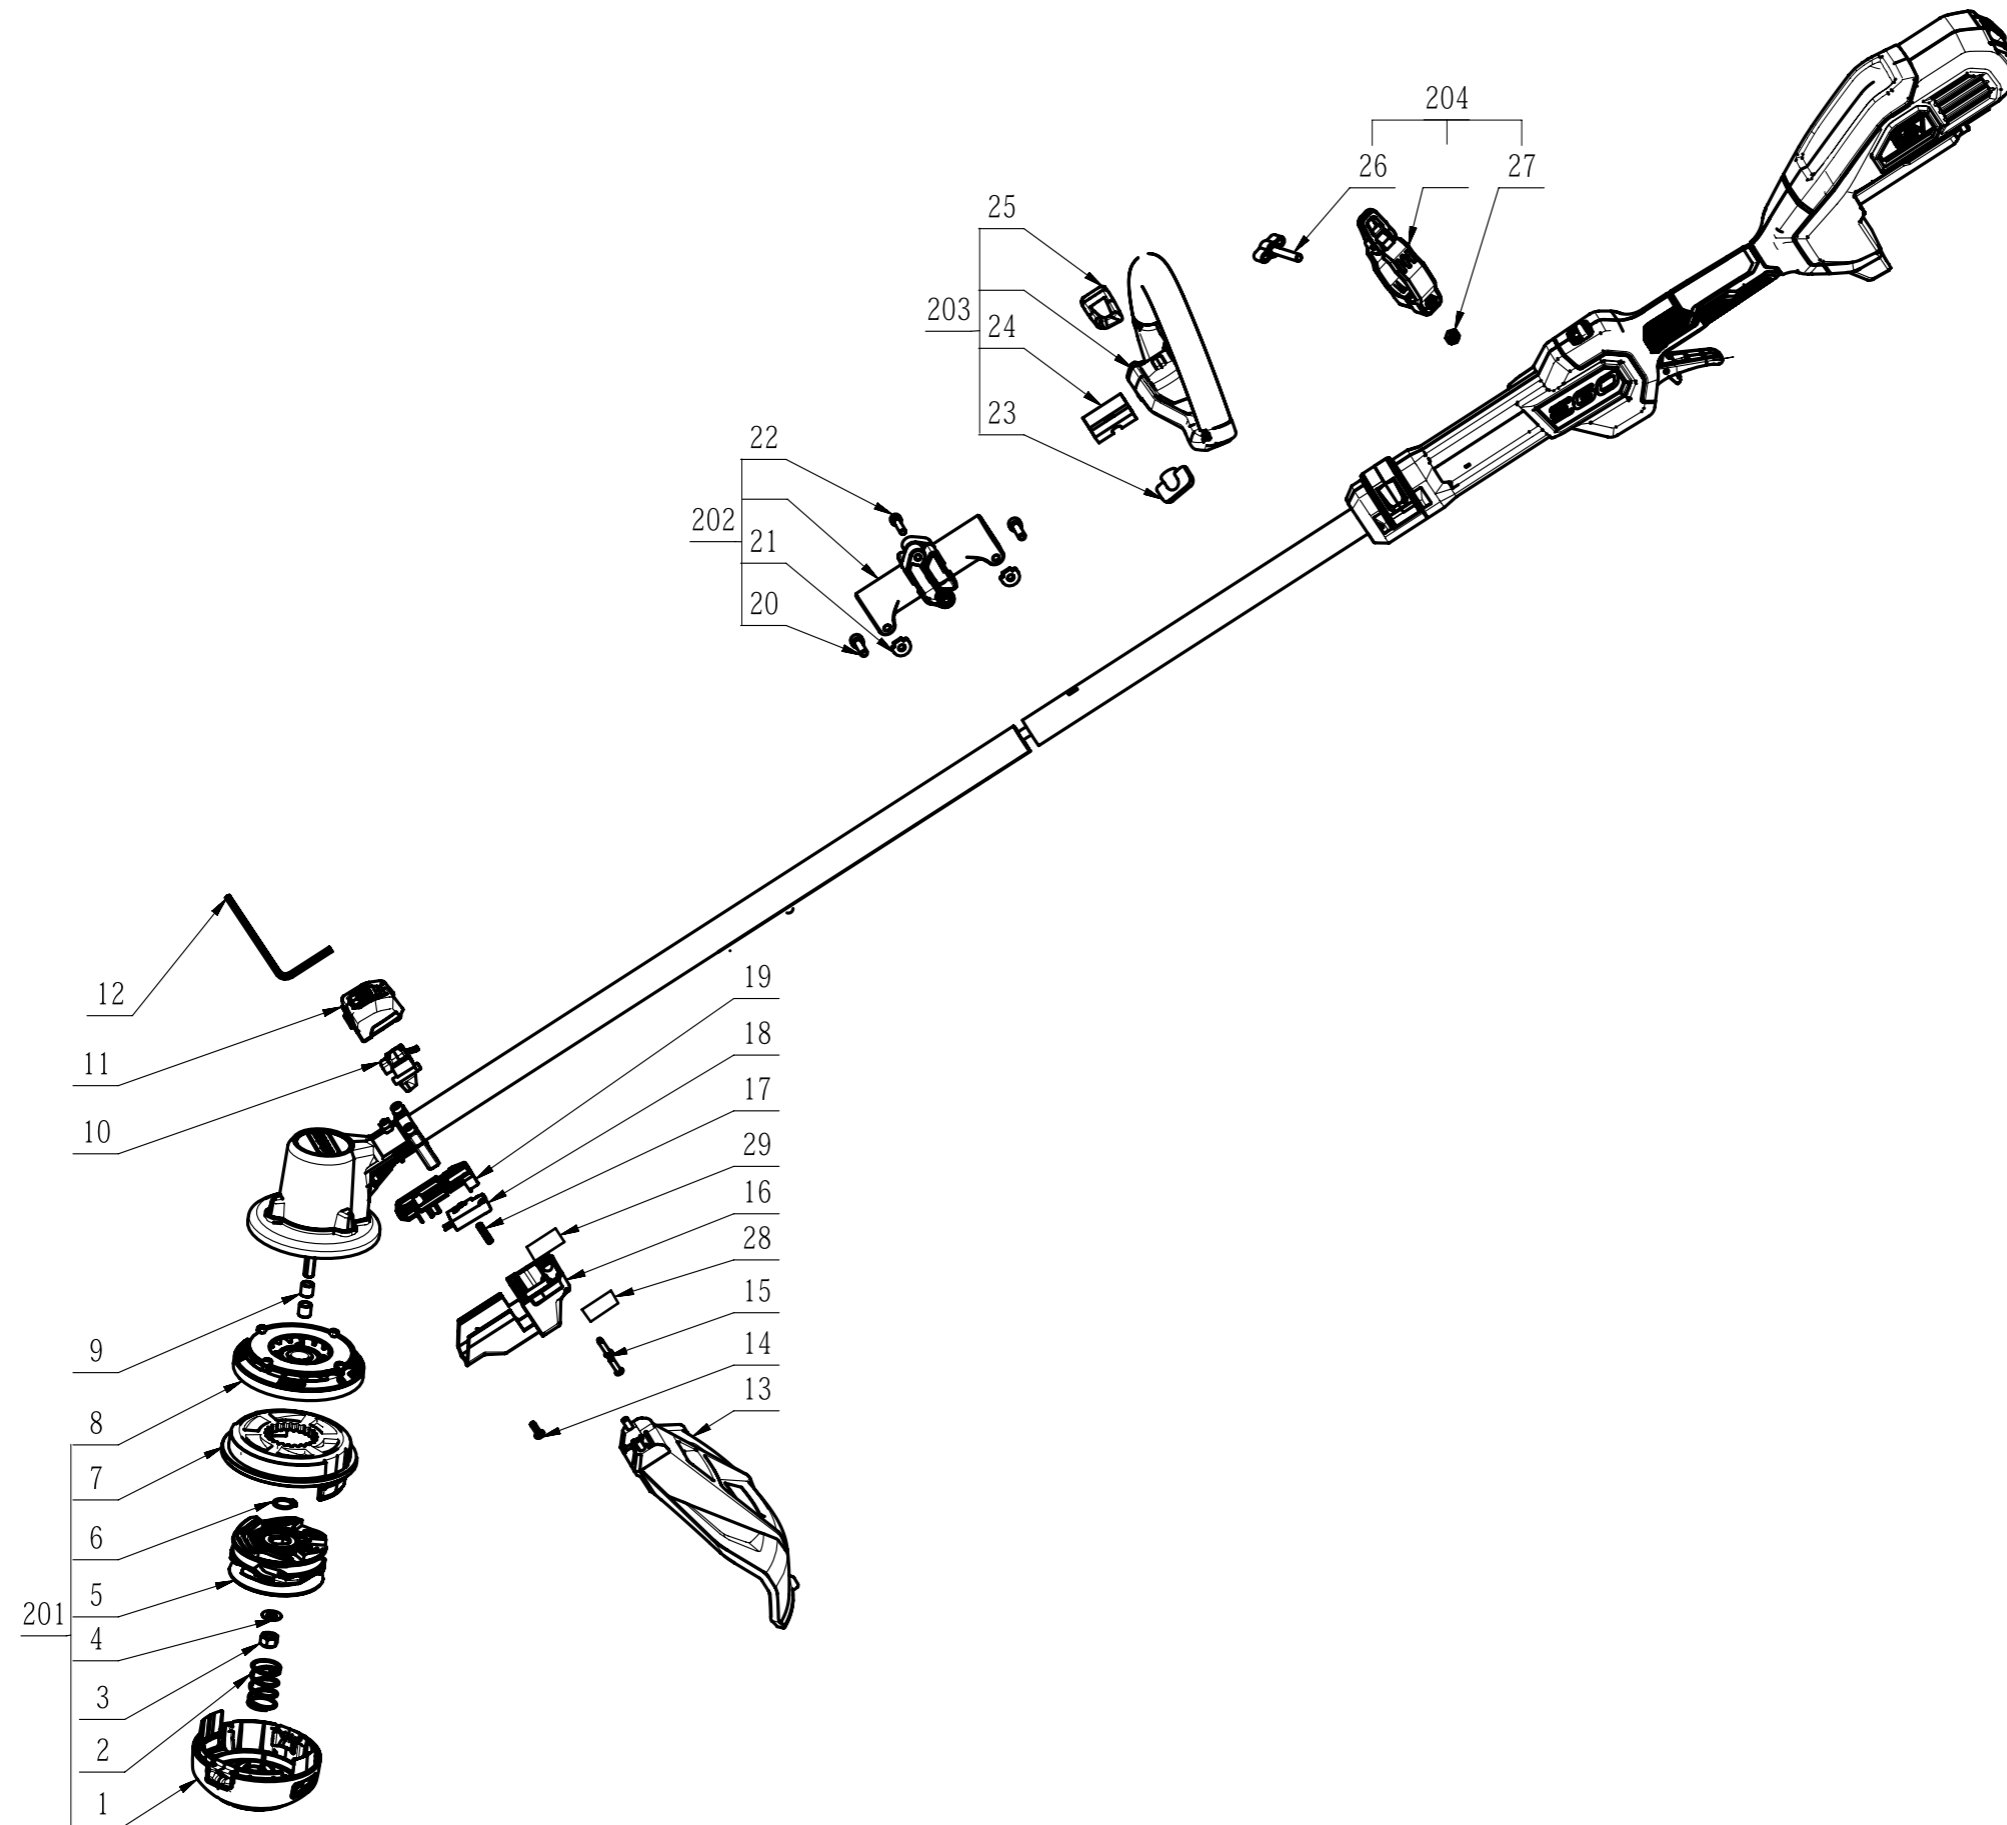

Product Description: String Trimmer
Model Number:ST1610T
Service Item Number:F810059001S01
Version:A
Issue Date: 2024/07/30

Service Part List_ST1610T_Version A

No.	Product Model#	Part Number	Description	Qty
1	ST1610T	2825469002	Lower Housing ASSY	1
2	ST1610T	3660582001	Compression Spring	1
3	ST1610T	5630271001	Nut	1
4	ST1610T	3700155002	Washer	1
5	ST1610T	2825307002	Spool Assembly	1
6	ST1610T	5660018001	Circlips For Shaft	1
7	ST1610T	3129007001	Upper Housing	1
8	ST1610T	2825470002	Support ASSY	1
9	ST1610T	3552901001	Position Sleeve	2
10	ST1610T	3132757001	Switch Lever	1
11	ST1610T	3323135001	Top Switch Box Cover	1
12	ST1610T	5680164001	Inner Hexagon Spanner	1
13	ST1610T	2851468001	Protective Cover Assembly	1
14	ST1610T	5610237001	Tapping Screw	1
15	ST1610T	5610294003	Tapping Screw	2
16	ST1610T	3132728001	Bottom Switch Box Cover	1
17	ST1610T	3660124001	Spring	1
18	ST1610T	4870728002	Micro Switch	1
19	ST1610T	3129169002	Switch Support	1
20	ST1610T	5620334004	Hexagon Socket Screw	2
21	ST1610T	3705464001	Limit Chute	2
22	ST1610T	5620434003	Hexagon Socket Screw	1
23	ST1610T	3400010003	Wing Nut	1
24	ST1610T	3127651001	Clamping Block	1
25	ST1610T	3131394001	Quick Chuck Lever	1
26	ST1610T	5640239001	Wing Bolt	1
27	ST1610T	5630009008	Hexagon Nut	1
28	ST1610T	2244122002	Nameplate	1
29	ST1610T	2244122001	Nameplate	1
201	ST1610T	2825468002	Cutting Head Set	1
202	ST1610T	2825434002	Connector ASSY	1
203	ST1610T	2827594001	Front Handle Set	1
204	ST1610T	2828674001	Pothook Assembly	1