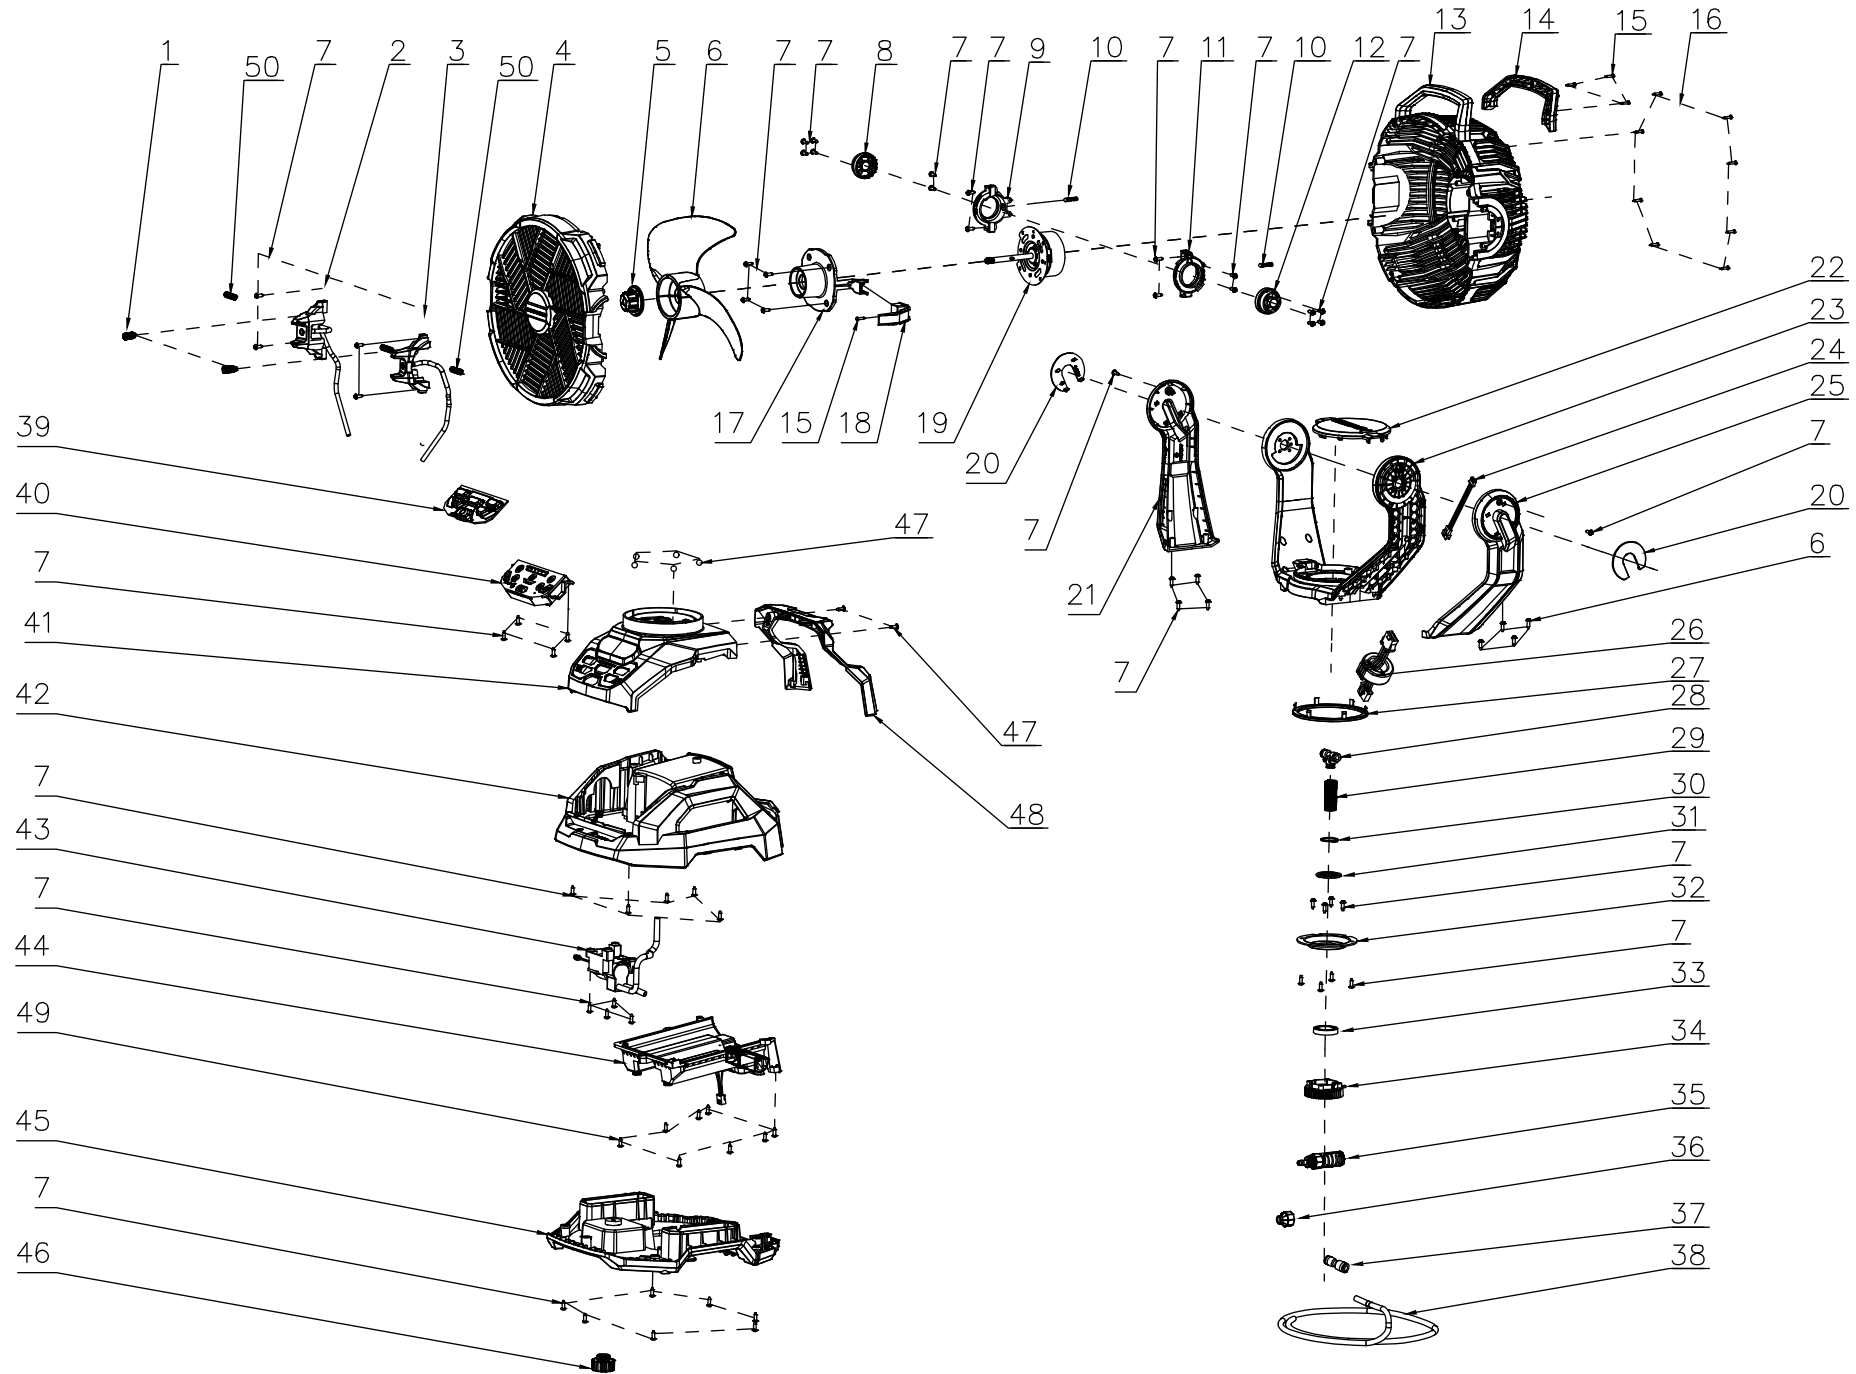

Product Description: Misting Fan
Model Number: FN1000
Body Number:
Version: A
Issue Date: 2024/7/24

Service Part List_FN1000_Version A

No.	Product Model#	Part Number	Description	Qty
1	FN1000	2852208001	Misting Nozzle	2
2	FN1000	2852222001	Left Nozzle ASSY	1
3	FN1000	2852204001	Right Nozzle ASSY	1
4	FN1000	3136668001	Front Grille	1
5	FN1000	3403403001	Fan Locking Knob	1
6	FN1000	3300092001	Fan Blade	1
7	FN1000	5610910001	ST4 Torx type tapping screw	77
8	FN1000	3136648001	Left Pitch Axis	1
9	FN1000	3136674001	Left Pitching Bracket	1
10	FN1000	2852206001	Pitching Spring ASSY	2
11	FN1000	3136672001	Right Pitching Bracket	1
12	FN1000	3136652001	Right Pitch Axis	1
13	FN1000	2852205001	Rear Grille	1
14	FN1000	3136649001	Carry Handle Cover	1
15	FN1000	5611397001	ST3 Torx type tapping screw	4
16	FN1000	5611020002	ST3 Cross type tapping screw	8
17	FN1000	3136650001	Fan Motor Cover	1
18	FN1000	3136654001	Wire Stop Cover	1
19	FN1000	2730459001	DC Motor ASSY	1
20	FN1000	3136651001	Decorative Cover	2
21	FN1000	3136645001	Left Bracket Cover	1
22	FN1000	3136663001	Turntable Cover	1
23	FN1000	3136667001	Bracket	1
24	FN1000	4861260001	Motor wire 1	1
25	FN1000	3136671001	Right Bracket Cover	1
26	FN1000	4861484001	Motor wire 2	1
27	FN1000	3136646001	Friction Plate	1
28	FN1000	2852214001	Quick coupling tee	1
29	FN1000	3668104001	Spring	1
30	FN1000	5660431001	Jump Ring	1
31	FN1000	5690704001	Gasket	1
32	FN1000	3710184001	Fixing Cover	1
33	FN1000	5700614001	Bearing	1
34	FN1000	3570656001	Rack Wheel	1
35	FN1000	2829124001	Water Connection Group	1
36	FN1000	2829125001	Joint locking cap	1
37	FN1000	2852213001	Quick coupling straight through	1
38	FN1000	3136664001	Tube	1
39	FN1000	3136666001	Button	1
40	FN1000	2832536001	Control PCBA ASSY	1
41	FN1000	3136673001	Upper Casing ASSY	1
42	FN1000	3136656001	Base	1
43	FN1000	2852220001	Pump Motor ASSY	1
44	FN1000	2852201001	Chute ASSY	1
45	FN1000	3136675001	Baseboard ASSY	1
46	FN1000	2850403001	Garden connector ASSY	1
47	FN1000	5700612001	Steel ball	5
48	FN1000	3136670001	Rear Cover	1
49	FN1000	5610903001	ST4 Torx type tapping screw	8
50	FN1000	3668105001	Wrap the hose spring	1