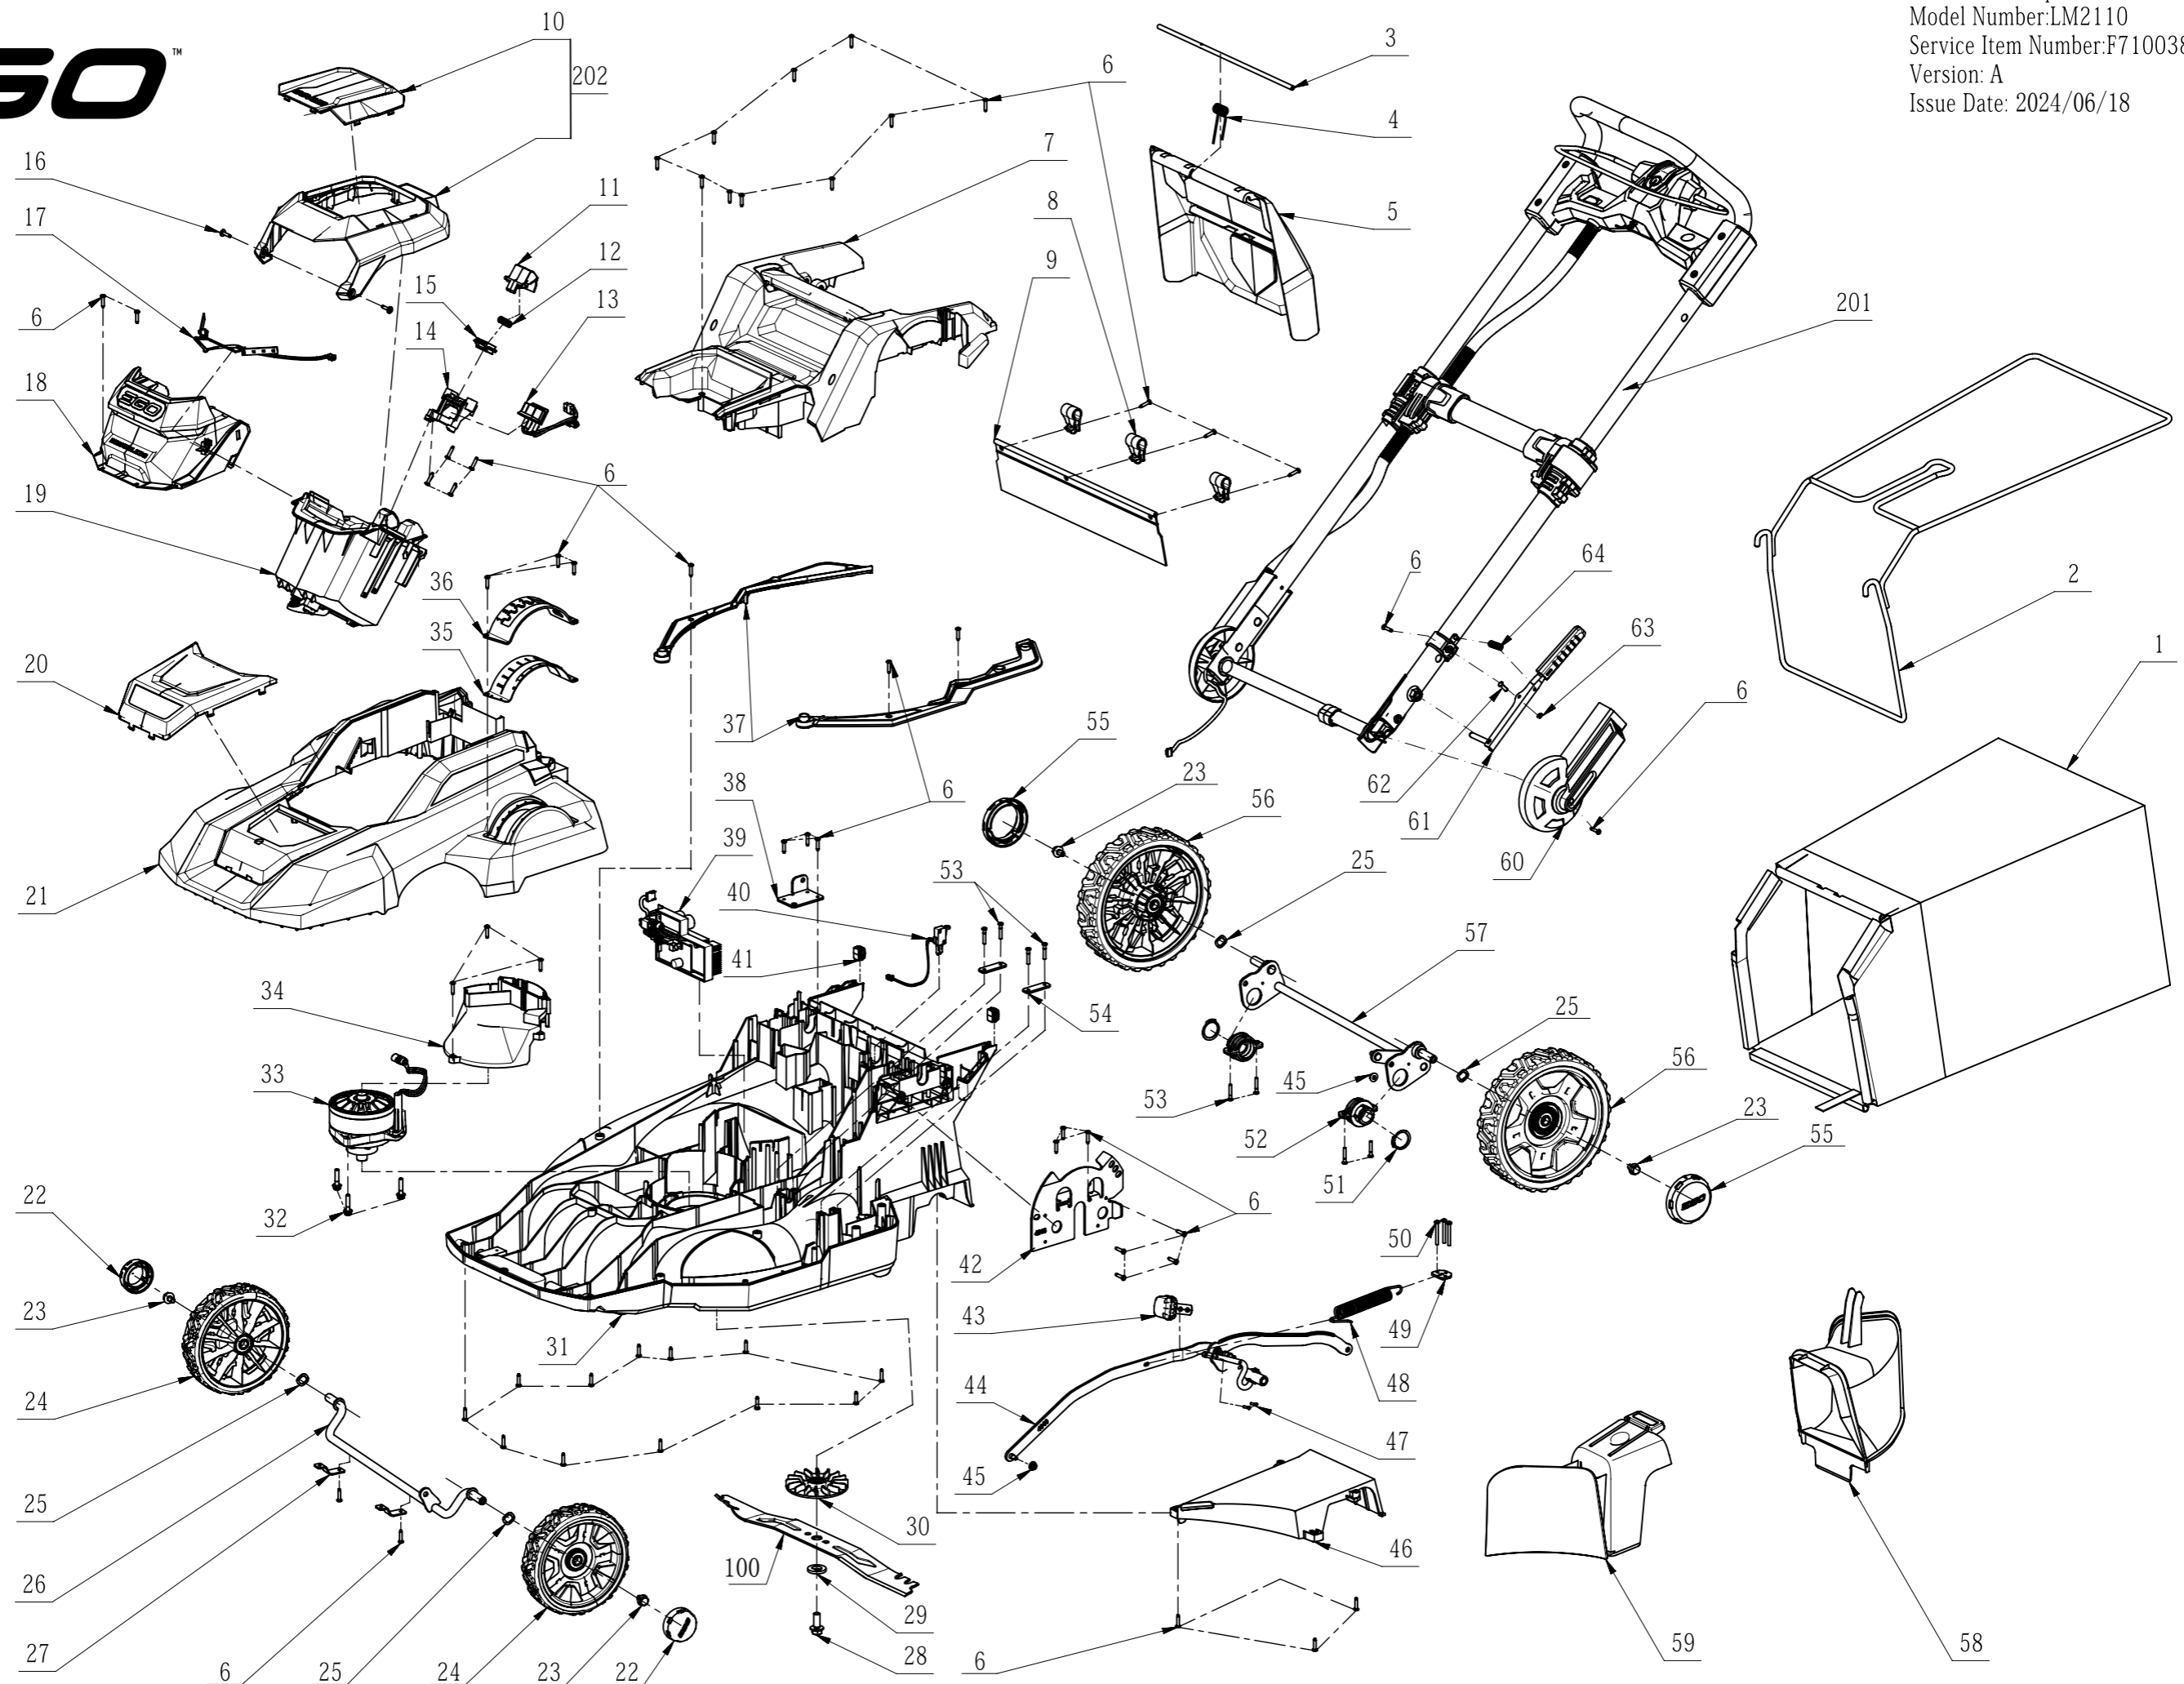

Product Description:Lawn Mower
Model Number:LM2110
Service Item Number:F710038003S01
Version: A
Issue Date: 2024/06/18