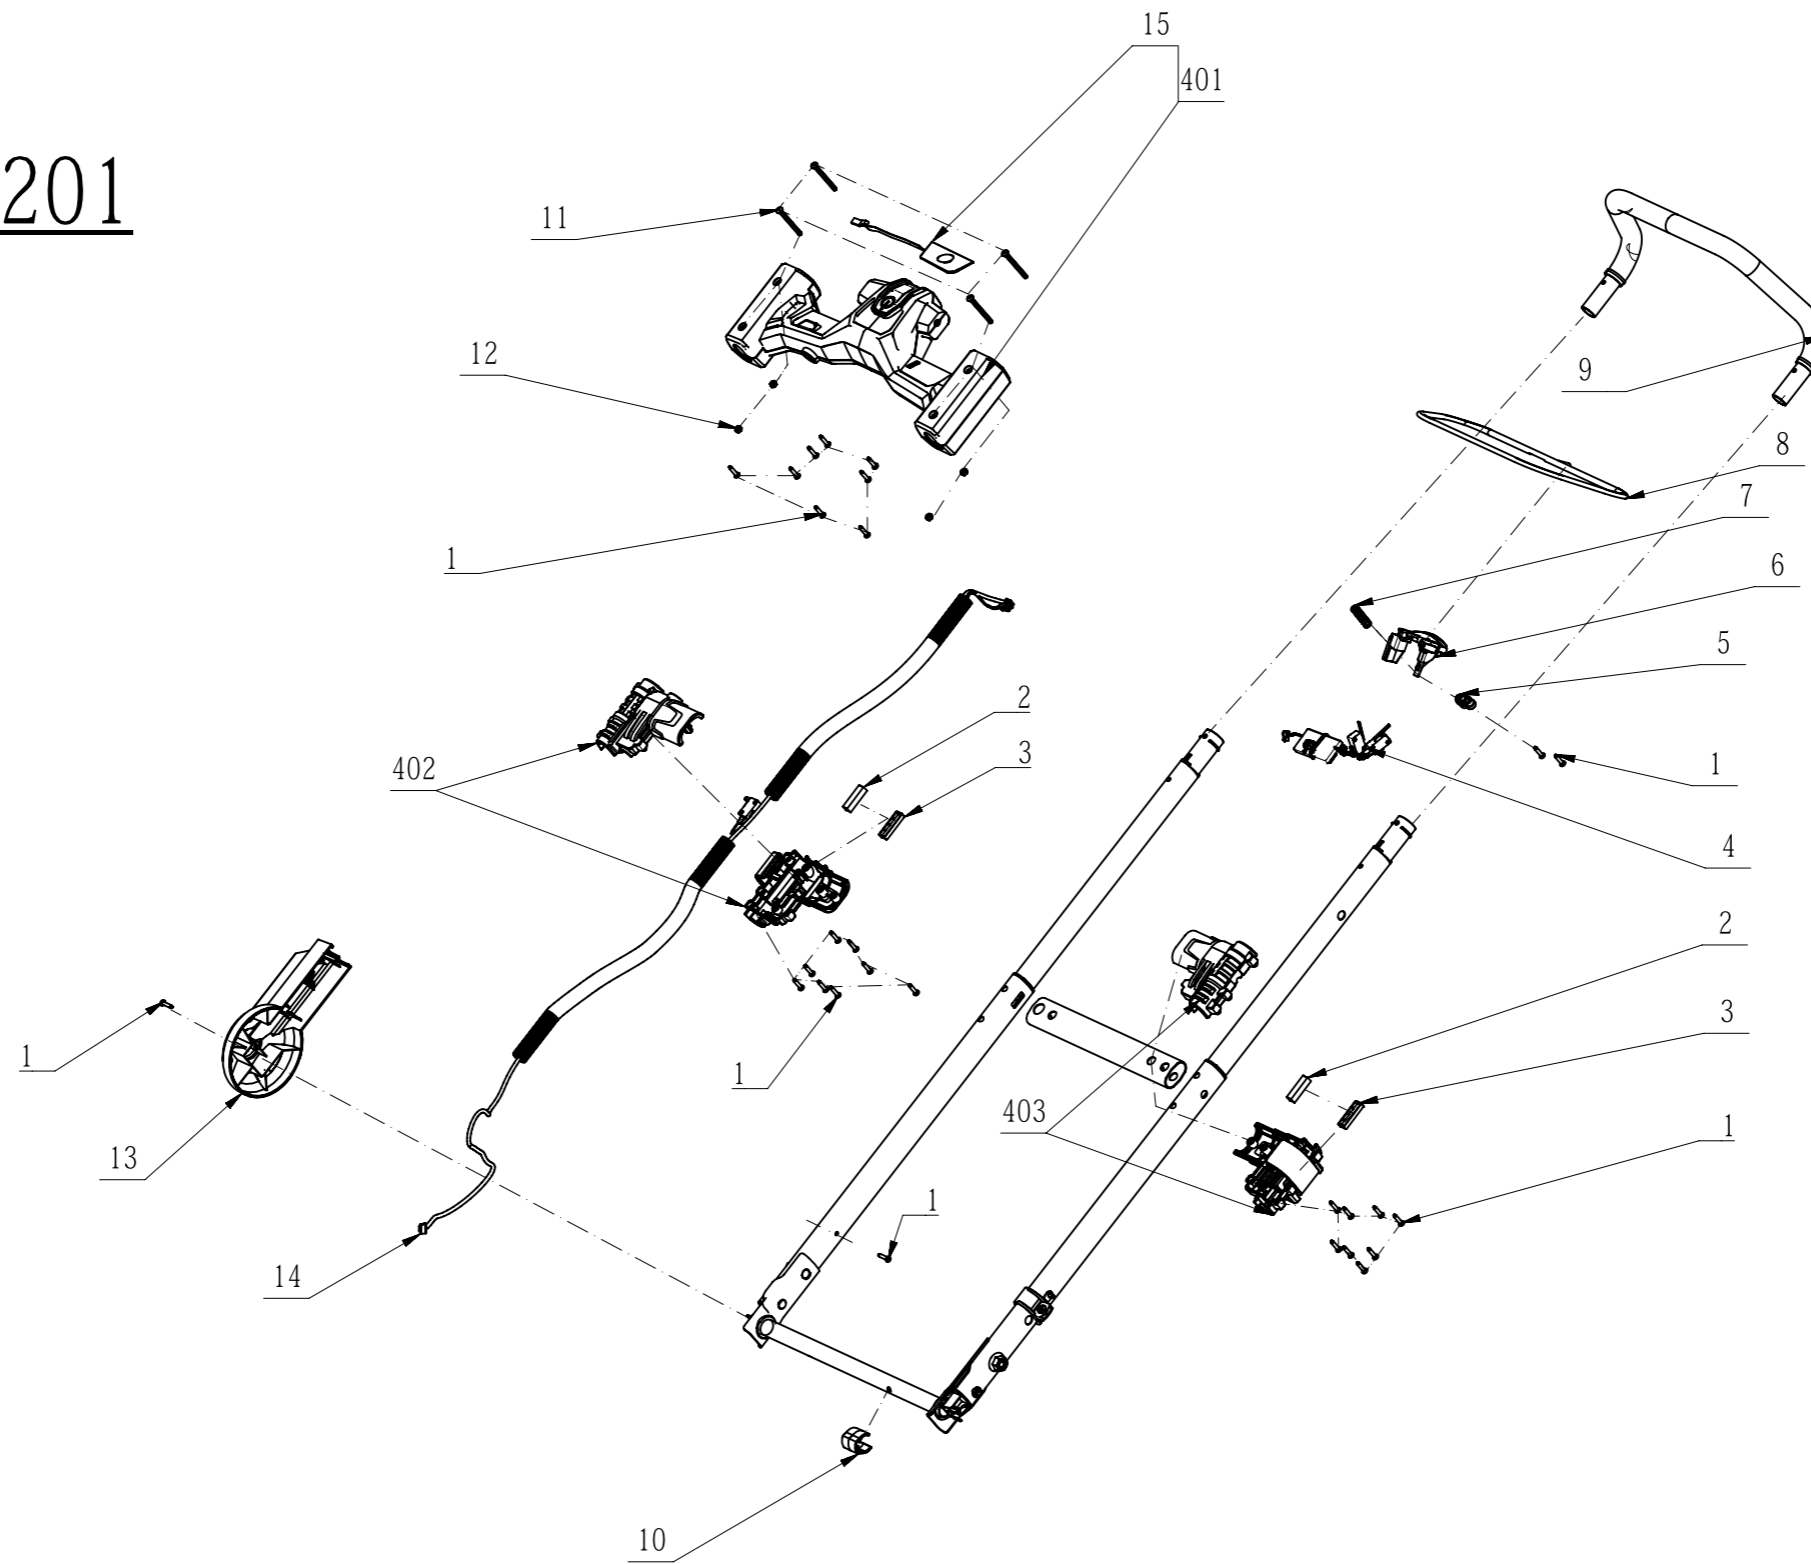

## Service Part List\_LM2110\_Vervion A

No.	Product Model#	Part Number	Description	Qty
1	LM2110	3800189001	Grass Catcher	1
2	LM2110	3708309001	Bag Frame	1
3	LM2110	5670345001	Shaft	1
4	LM2110	3660559001	Torsion Spring	1
5	LM2110	2850325001	Rear Cover	1
6,201-1	LM2110	5620157006	Hexagon Socket Screw	58
7	LM2110	2828559001	Service Cover Assembly	1
8	LM2110	3129770001	Bevel Support	3
9	LM2110	3129771001	Trail Shield	1
10	LM2110	3132822001	Transparent Guard	1
11	LM2110	3127201001	Release Button	1
12	LM2110	3660013003	Spring1	1
13	LM2110	4860982001	Connecting Seat Wire Assembly	1
14	LM2110	3129439001	Support	1
15	LM2110	3127202001	Power Pack Button	1
16	LM2110	5610893001	Hexalobular Socket Pan Head Flange Tapping Screw	2
17	LM2110	2831085001	LED Electric Assembly	1
18	LM2110	2828560001	Front Cover Assembly	1
19	LM2110	2828561001	Battery Box Assembly	1
20	LM2110	3132808002	Decorative Cover	1
21	LM2110	3132807001	Top Cover	1
22	LM2110	3126769001	Hubcap	2
23	LM2110	5640010003	Hexagon Flange Bolt	4
24	LM2110	2828593001	Front Wheel Assembly	2
25	LM2110	5650453001	Wave Washer	4
26	LM2110	2825628001	Front Axle Set	1
27	LM2110	3705216001	Mounting Plate	2
28	LM2110	5640226002	Flange Bolt	1
29	LM2110	5650510001	Washer	1
30	LM2110	3300032001	Fan	1
31	LM2110	3132817001	Deck	1
32	LM2110	5640217004	Bolt and Washer Set	3
33	LM2110	2730351001	DC Motor	1
34	LM2110	3132793001	Motor Cover	1
35	LM2110	3132810001	Rubber Pad	1
36	LM2110	3706552002	Depth Stop Plate	1
37	LM2110	3900527001	L R Cover Set	1