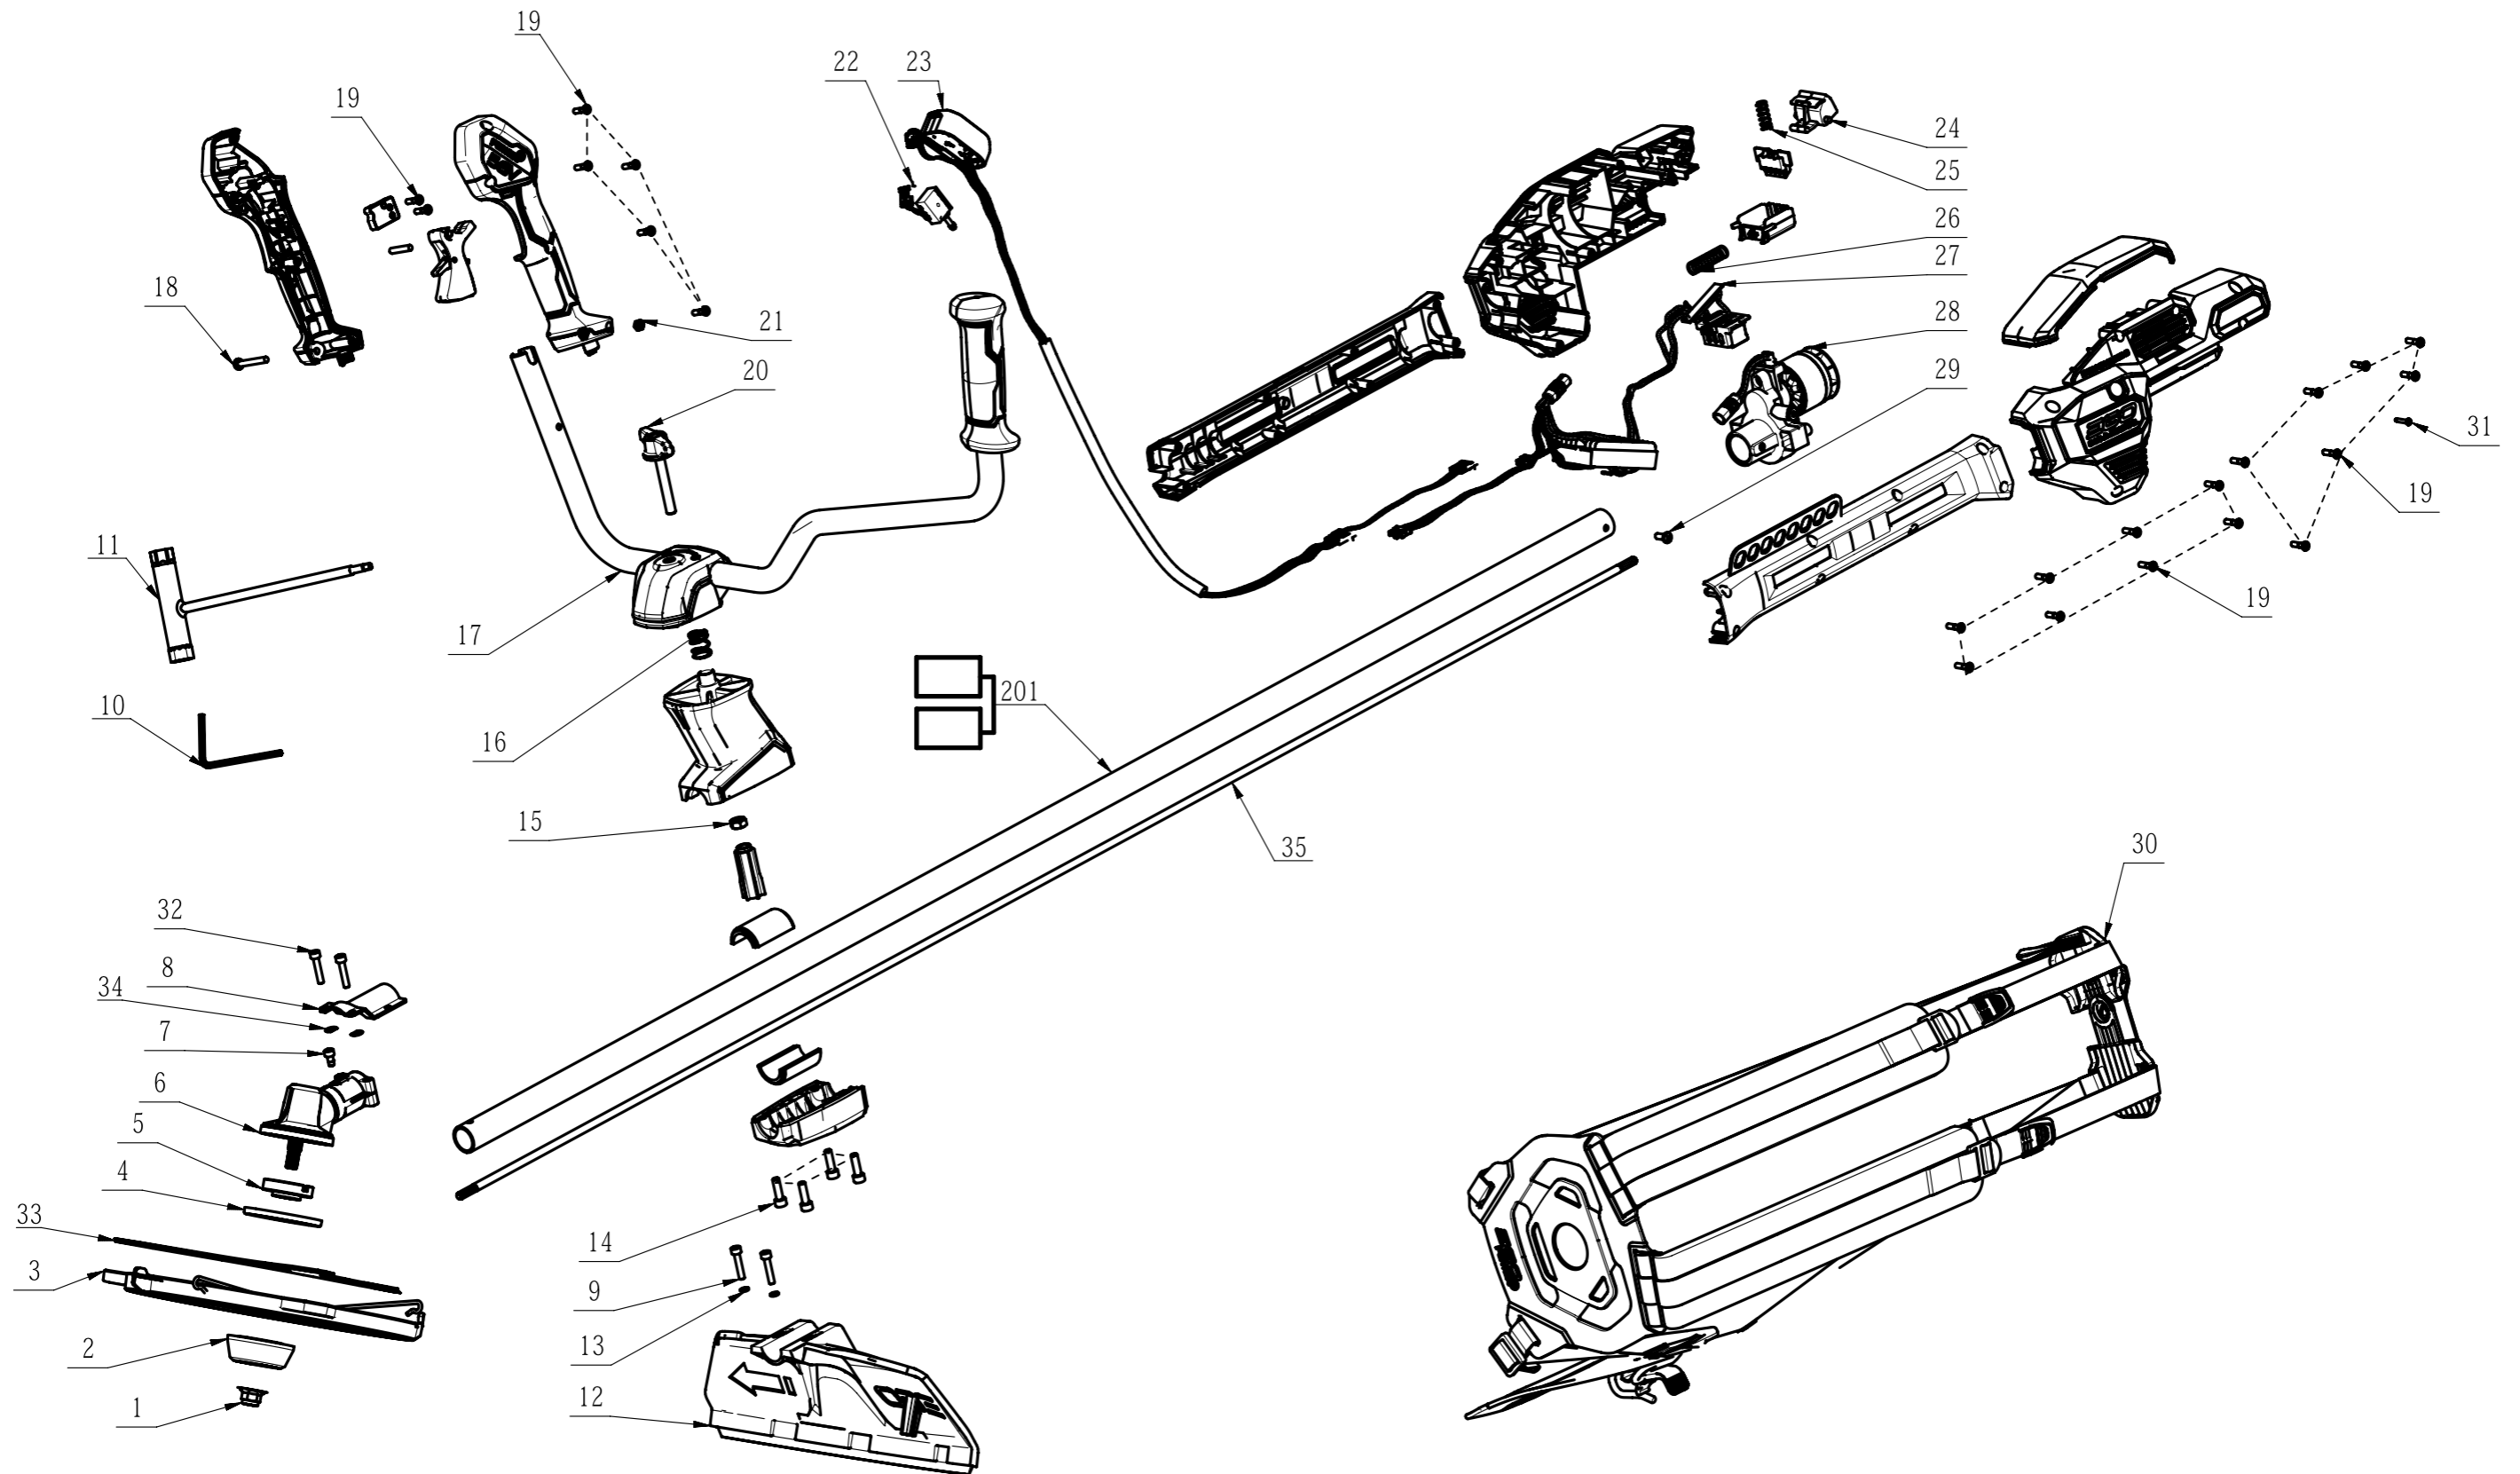

Product Description: Brush Cutter
Model Number: BCX4500
Service Item Number: F810055001S01
Version: A
Issue Date: 2024/05/27

Service Part List_BCX4500_Vervion A

No.	Product Model#	Part Number	Description	Qty
1	BCX4500	5630292001	Nut	1
2	BCX4500	3421864001	Outer Flange	1
3	BCX4500	2824948002	Blade Cover	1
4	BCX4500	3706103001	Shield	1
5	BCX4500	3552509001	Inner Flange	1
6	BCX4500	2825611001	Gear Case ASSY	1
7	BCX4500	5620213003	Hexagon Socket Screw	1
8	BCX4500	3705417001	Fixing Board	1
9	BCX4500	5620216006	Hexagon Socket Screw	2
10	BCX4500	5680164001	Inner Hexagon Spanner	1
11	BCX4500	5680217001	Wrench	1
12	BCX4500	2825605001	Guard ASSY	1
13	BCX4500	5650015012	Spring Washer	2
14	BCX4500	5620334004	Hexagon Socket Screw	4
15	BCX4500	5630016006	Hexagon Nut	1
16	BCX4500	3660712001	Compression Spring	1
17	BCX4500	2850212001	Auxiliary Handle Assembly	1
18	BCX4500	5620662001	Hexagon Socket Screw	1
19	BCX4500	5620479001	Screw	22
20	BCX4500	5640272001	Wing Bolt	1
21	BCX4500	5630007006	Prevailing Torque Hexagon Nut	1
22	BCX4500	4870985001	Switch Assembly	1
23	BCX4500	2831518002	LED Electric Assembly	1
24	BCX4500	3127498001	Power Pack Button	1
25	BCX4500	3660013003	Spring1	1
26	BCX4500	3660818001	Compression Spring	1
27	BCX4500	2831519002	Electric Assembly	1
28	BCX4500	2790711001	Motor And Gear Case Assembly	1
29	BCX4500	5620050007	Screw	1
30	BCX4500	2824576001	Backpack Subassembly	1
31	BCX4500	5610241002	Screw	1
32	BCX4500	5620216005	Hexagon Socket Screw	2
33	BCX4500	3706105001	Blade	1
34	BCX4500	5650598001	Washer	2
35	BCX4500	3555995001	Drive Shaft	1
201	BCX4500	2829199004	Connecting Tube Assembly	1