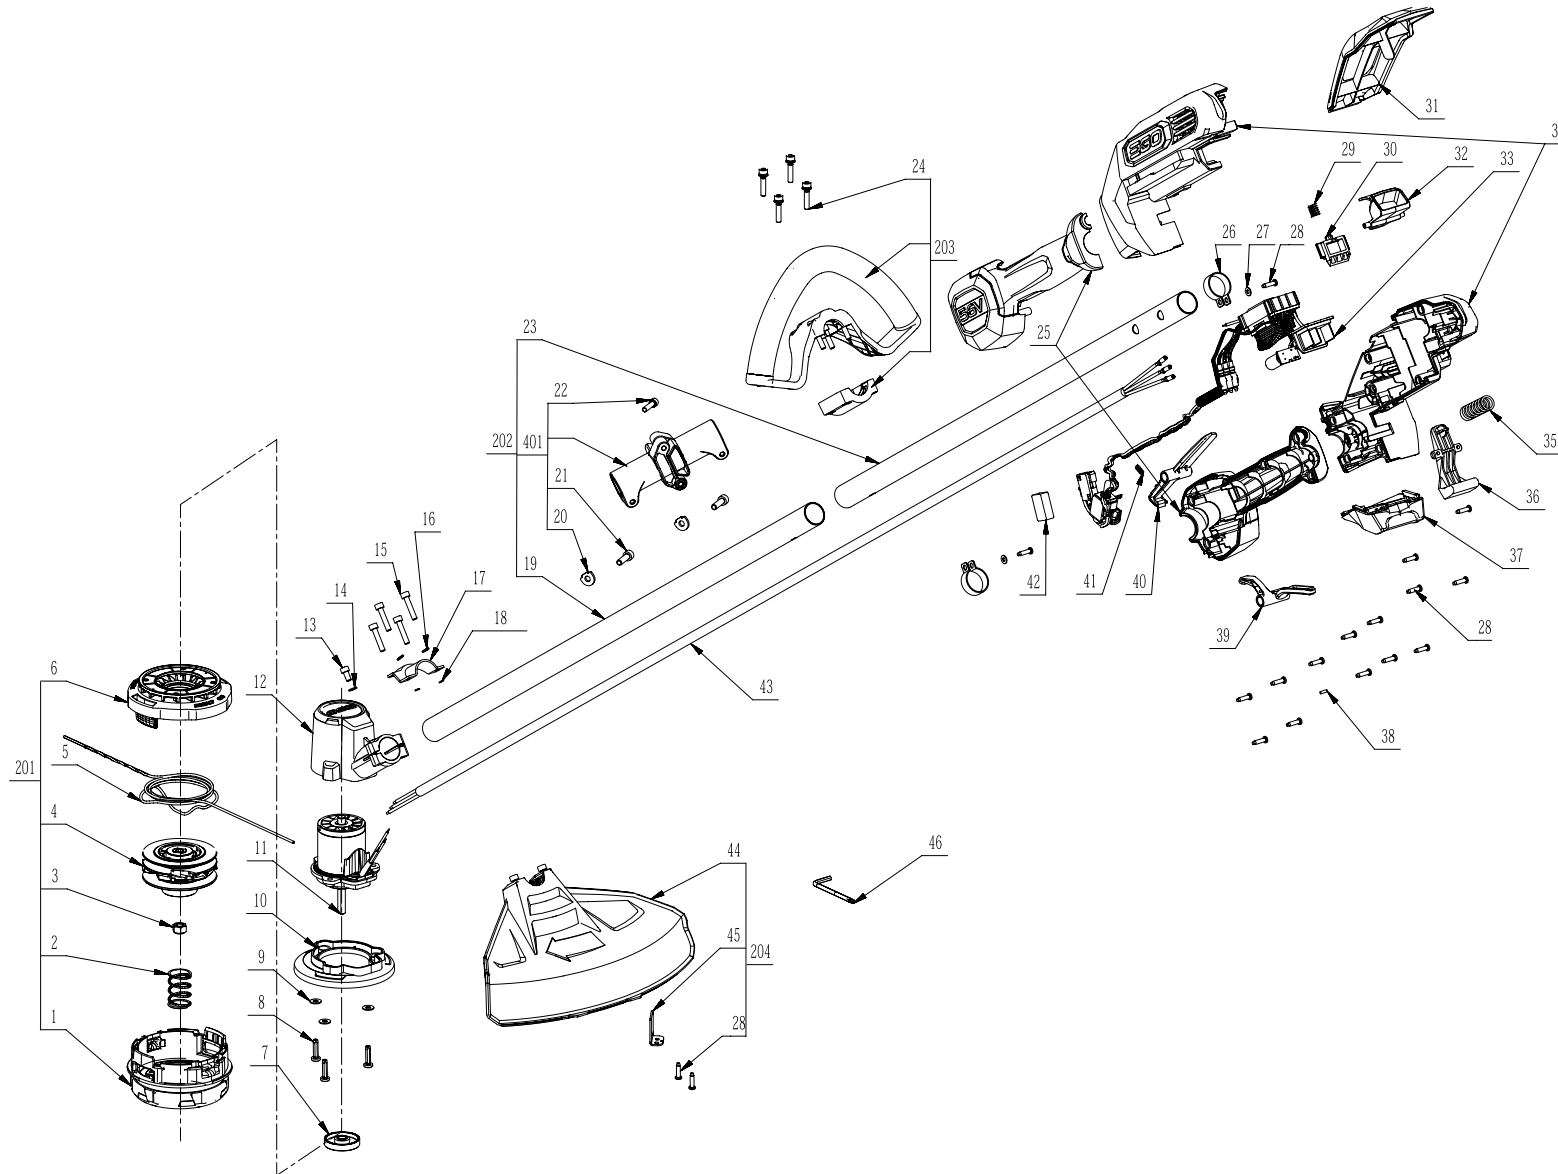

Product Description: String Trimmer  
Model Number: ST1500SF  
Body Number: 0760056006\_S  
Version: B  
Issue Date: 2019/01/31

## Service Part List\_ST1500SF\_Vervion B

No.	Product Model#	Part Number	Description	Qty
1	ST1500SF	2826636001	Lower Housing ASSY	1
2	ST1500SF	3660582001	Compression Spring	1
3	ST1500SF	5630271001	Nut	1
4	ST1500SF	2826062001	Spool Assembly	1
5	ST1500SF	3800122001	Trimmer Line	1
6	ST1500SF	2826063001	Upper Housing ASSY	1
7	ST1500SF	3520800001	Outer Flange	1
8	ST1500SF	5610059007	Thread Forming Screw	3
9	ST1500SF	5650396003	Washer	3
10	ST1500SF	3127655001	Shield	1
11	ST1500SF	2730220001	DC Motor	1
12	ST1500SF	3421602001	Motor Housing	1
13	ST1500SF	5620213003	Hexagon Socket Screw	1
14	ST1500SF	5650014003	Plain Washer	1
15	ST1500SF	5620216003	Hexagon Socket Screw	4
16	ST1500SF	5650015012	Spring Washer	2
17	ST1500SF	3705712001	Fixing Board	1
18	ST1500SF	5690203001	O Ring	2
19	ST1500SF	3704865001	Connecting Tube	1
20	ST1500SF	3705464001	Limit Chute	2
21	ST1500SF	5620334004	Hexagon Socket Screw	2
22	ST1500SF	5620434003	Hexagon Socket Screw	1
23	ST1500SF	3705510001	Connecting Tube	1
24	ST1500SF	5620558001	Screw with Washer	4
25	ST1500SF	2824018001	Handle ASSY	1
26	ST1500SF	3705178001	Fixed Ring	2
27	ST1500SF	5650005002	Plain Washer	2
28	ST1500SF	5610294001	Tapping Screw	18
29	ST1500SF	3660013003	Spring1	1
30	ST1500SF	3127202001	Power Pack Button	1
31	ST1500SF	3127650001	Cover	1
32	ST1500SF	3127201001	Release Button	1
33	ST1500SF	2831273001	Electric Assembly	1