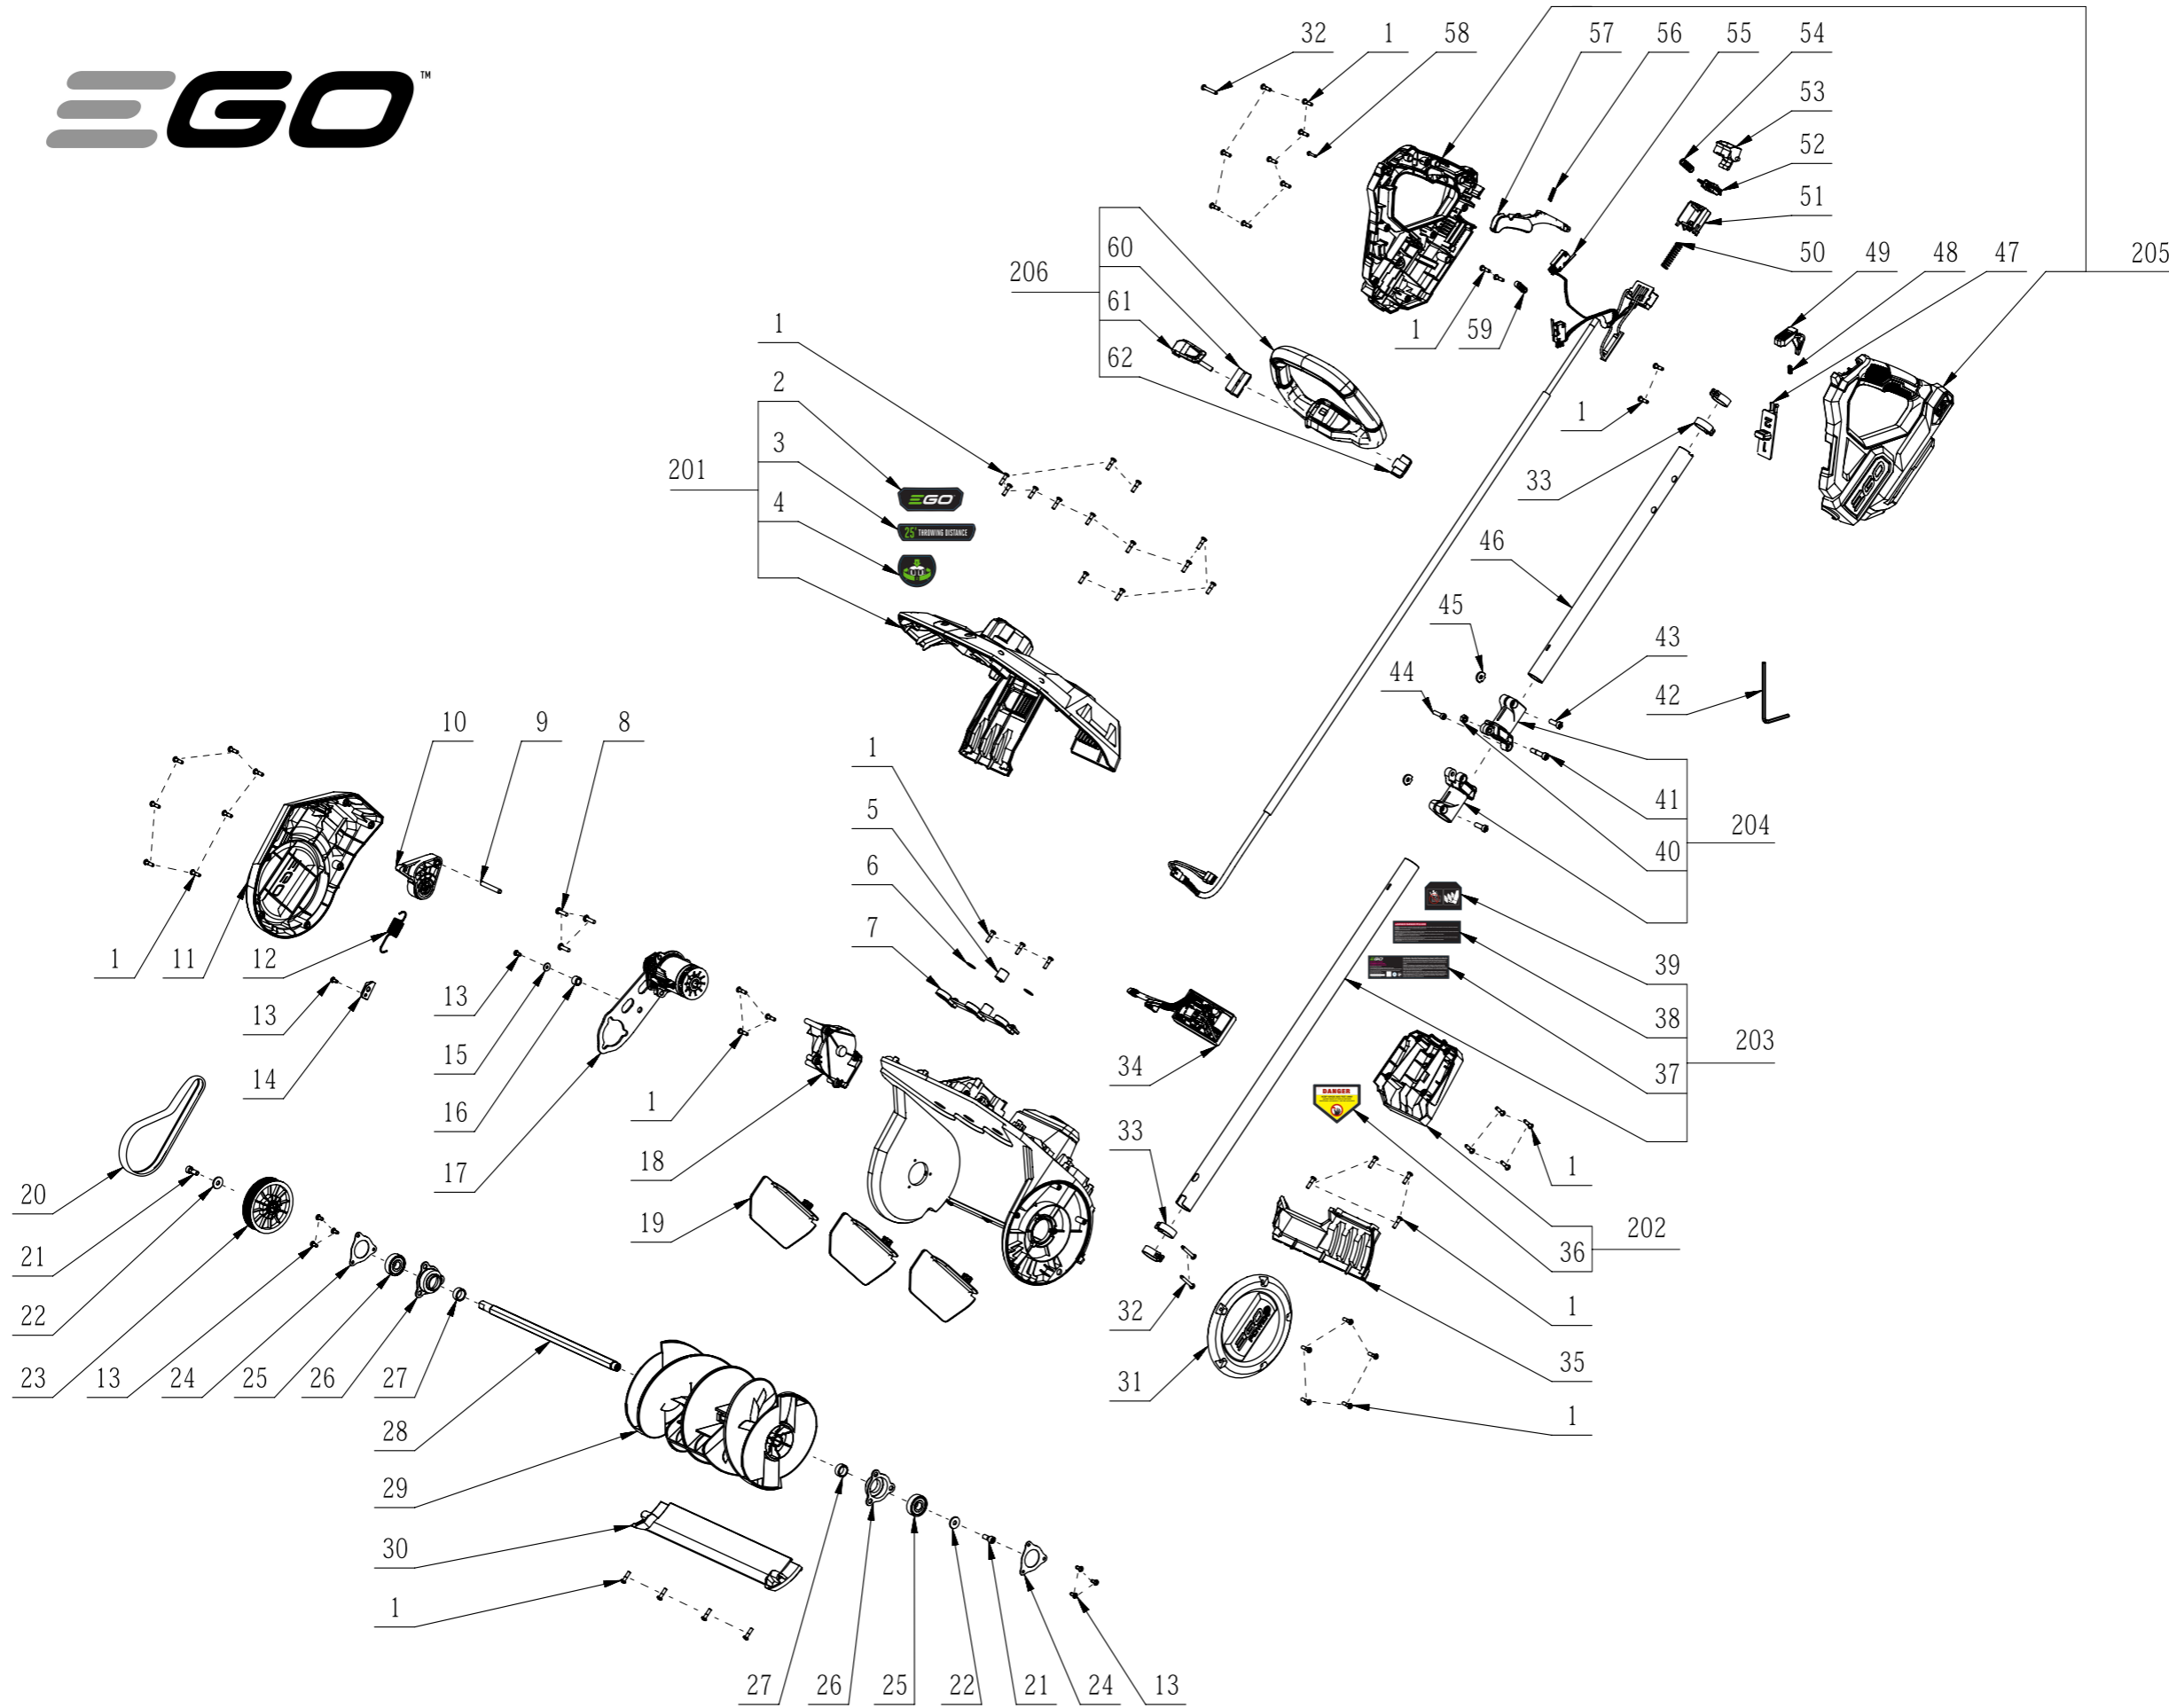

Product Description: Snow Shovel
Model Number: SNS1200
Body Number: FF10017001S01
Version: A
Issue Date: 2024/7/15

Service Part List_SNS1200_Vervion A

No.	Product Model#	Part Number	Description	Qty
1	SNS1200	5620479001	Screw	59
2	SNS1200	2245678002	Brand label	1
3	SNS1200	2245680002	Specific label	1
4	SNS1200	2245677001	Specific label	1
5	SNS1200	3580339001	Center Bushing	1
6	SNS1200	3700353001	Washer	2
7	SNS1200	2828778001	Connecting Rod Assembly	1
8	SNS1200	5610291003	Tapping Screw	3
9	SNS1200	3550284001	Gear Pin	1
10	SNS1200	2824604001	Lever ASSY	1
11	SNS1200	3136053001	Right Cover	1
12	SNS1200	3668052001	Tension Spring	1
13	SNS1200	5610029001	Tapping Screw	8
14	SNS1200	3708657001	Pothook	1
15	SNS1200	5650602001	Plain Washer	1
16	SNS1200	3580357001	Bushing	1
17	SNS1200	2851914001	Motor Assembly	1
18	SNS1200	2851895001	Fan Baffle Assembly	1
19	SNS1200	3132877001	Guide Blade	3
20	SNS1200	3800256001	Poly V-Belt	1
21	SNS1200	5610862001	Hexagon Socket Screw	2
22	SNS1200	5650053002	Washer	2
23	SNS1200	2852065001	Big Belt Pulley Assembly	1
24	SNS1200	3708659001	Cover Plate	2
25	SNS1200	5700015021	Ball Bearing	2
26	SNS1200	3708658001	Bearing Holder	2
27	SNS1200	3580338001	Shaft Sleeve	2
28	SNS1200	3553887001	Front Pulley Shaft	1
29	SNS1200	3132880001	Auger	1
30	SNS1200	3132869001	Scraper	1
31	SNS1200	3132863001	Left Cover	1
32	SNS1200	5610276001	Hexagon Lobular Tapping Screw	3
33	SNS1200	3705178001	Fixed Ring	4
34	SNS1200	2832292001	Electric Assembly	1
35	SNS1200	3136055001	Left Rear Cover	1