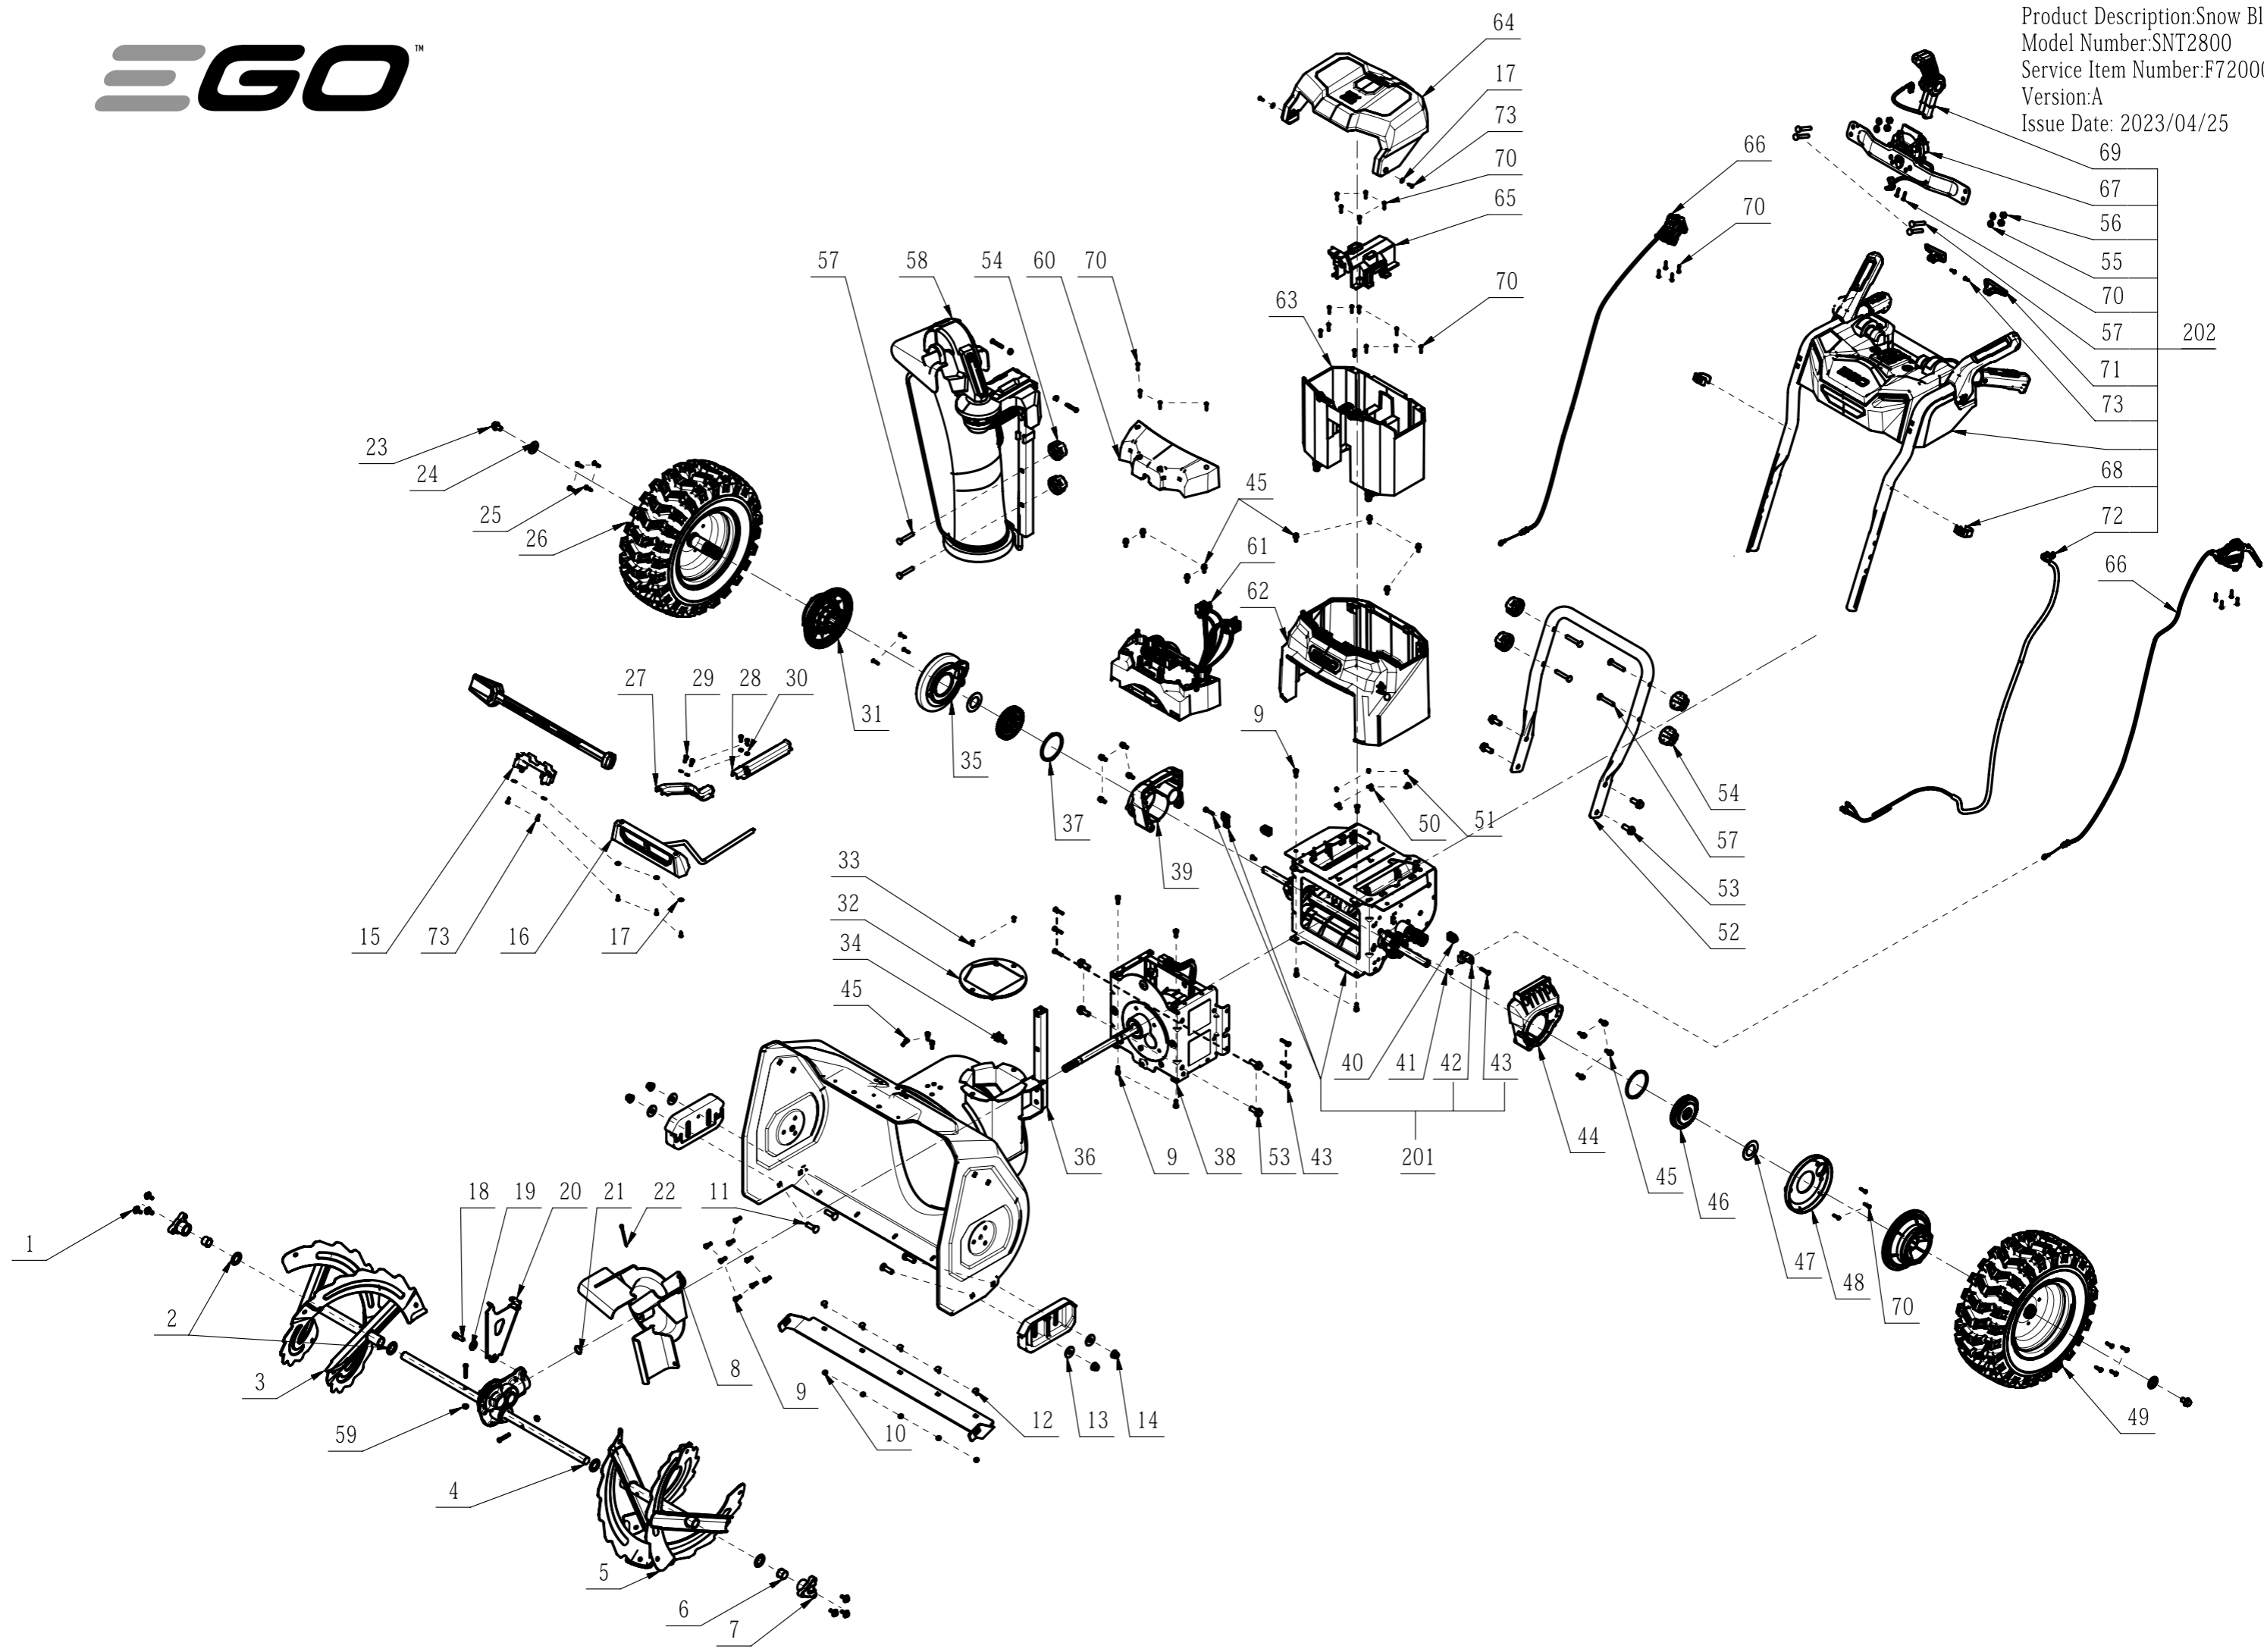

Product Description: Snow Blower
Model Number: SNT2800
Service Item Number: F720009001S01
Version: A
Issue Date: 2023/04/25

202

Service Part List_SNT2800_Vervion A

| No. | Product Model# | Part Number | Description | Qty |
|-----|----------------|-------------|------------------------------------|-----|
| 1 | SNT2800 | 5620563002 | Flange Bolt | 6 |
| 2 | SNT2800 | 5650730001 | Plain Washer | 4 |
| 3 | SNT2800 | 2829378001 | Auger | 1 |
| 4 | SNT2800 | 2790755001 | Front Gear Case Assembly | 1 |
| 5 | SNT2800 | 2829377001 | Auger | 1 |
| 6 | SNT2800 | 3130764001 | Plastic Sleeve | 2 |
| 7 | SNT2800 | 3522128001 | Support Base | 2 |
| 8 | SNT2800 | 2829379001 | Impeller Assembly | 1 |
| 9 | SNT2800 | 5620340004 | Hexagon Socket Screw | 19 |
| 10 | SNT2800 | 5630008002 | Prevailing Torque Hexagon Nut | 5 |
| 11 | SNT2800 | 5640532001 | Semicircular Head Square Neck Bolt | 4 |
| 12 | SNT2800 | 5640333001 | Square Neck Bolt | 5 |
| 13 | SNT2800 | 5650731001 | Plain Washer | 4 |
| 14 | SNT2800 | 5630267001 | Nut | 4 |
| 15 | SNT2800 | 3130759001 | Pivot Shoe | 1 |
| 16 | SNT2800 | 2827177002 | LED Cover Assembly | 1 |
| 17 | SNT2800 | 5650278002 | Washer | 7 |
| 18 | SNT2800 | 5620023004 | Hexagon Socket Screw | 1 |
| 19 | SNT2800 | 5650024005 | Plain Washer | 1 |
| 20 | SNT2800 | 3708833001 | Support Plate | 1 |
| 21 | SNT2800 | 5660297001 | Circlip For Shaft | 1 |
| 22 | SNT2800 | 5670545001 | Split Pin | 1 |
| 23 | SNT2800 | 5640524001 | Hexagon Flange Bolt | 2 |
| 24 | SNT2800 | 3580467001 | Spacer Sleeve | 2 |
| 25 | SNT2800 | 5610307001 | Hexagon Socket Screw | 8 |
| 26 | SNT2800 | 2850213001 | Right Tyre Assembly | 1 |
| 27 | SNT2800 | 3134225001 | Front Waterproof Cover | 1 |
| 28 | SNT2800 | 3134226001 | Back Waterproof Cover | 1 |
| 29 | SNT2800 | 5620018005 | Hexagon Socket Screw | 4 |
| 30 | SNT2800 | 5650011006 | Plain Washer | 4 |
| 31 | SNT2800 | 3570397001 | Gear Ring | 2 |
| 32 | SNT2800 | 3134224001 | Bottom Board | 1 |