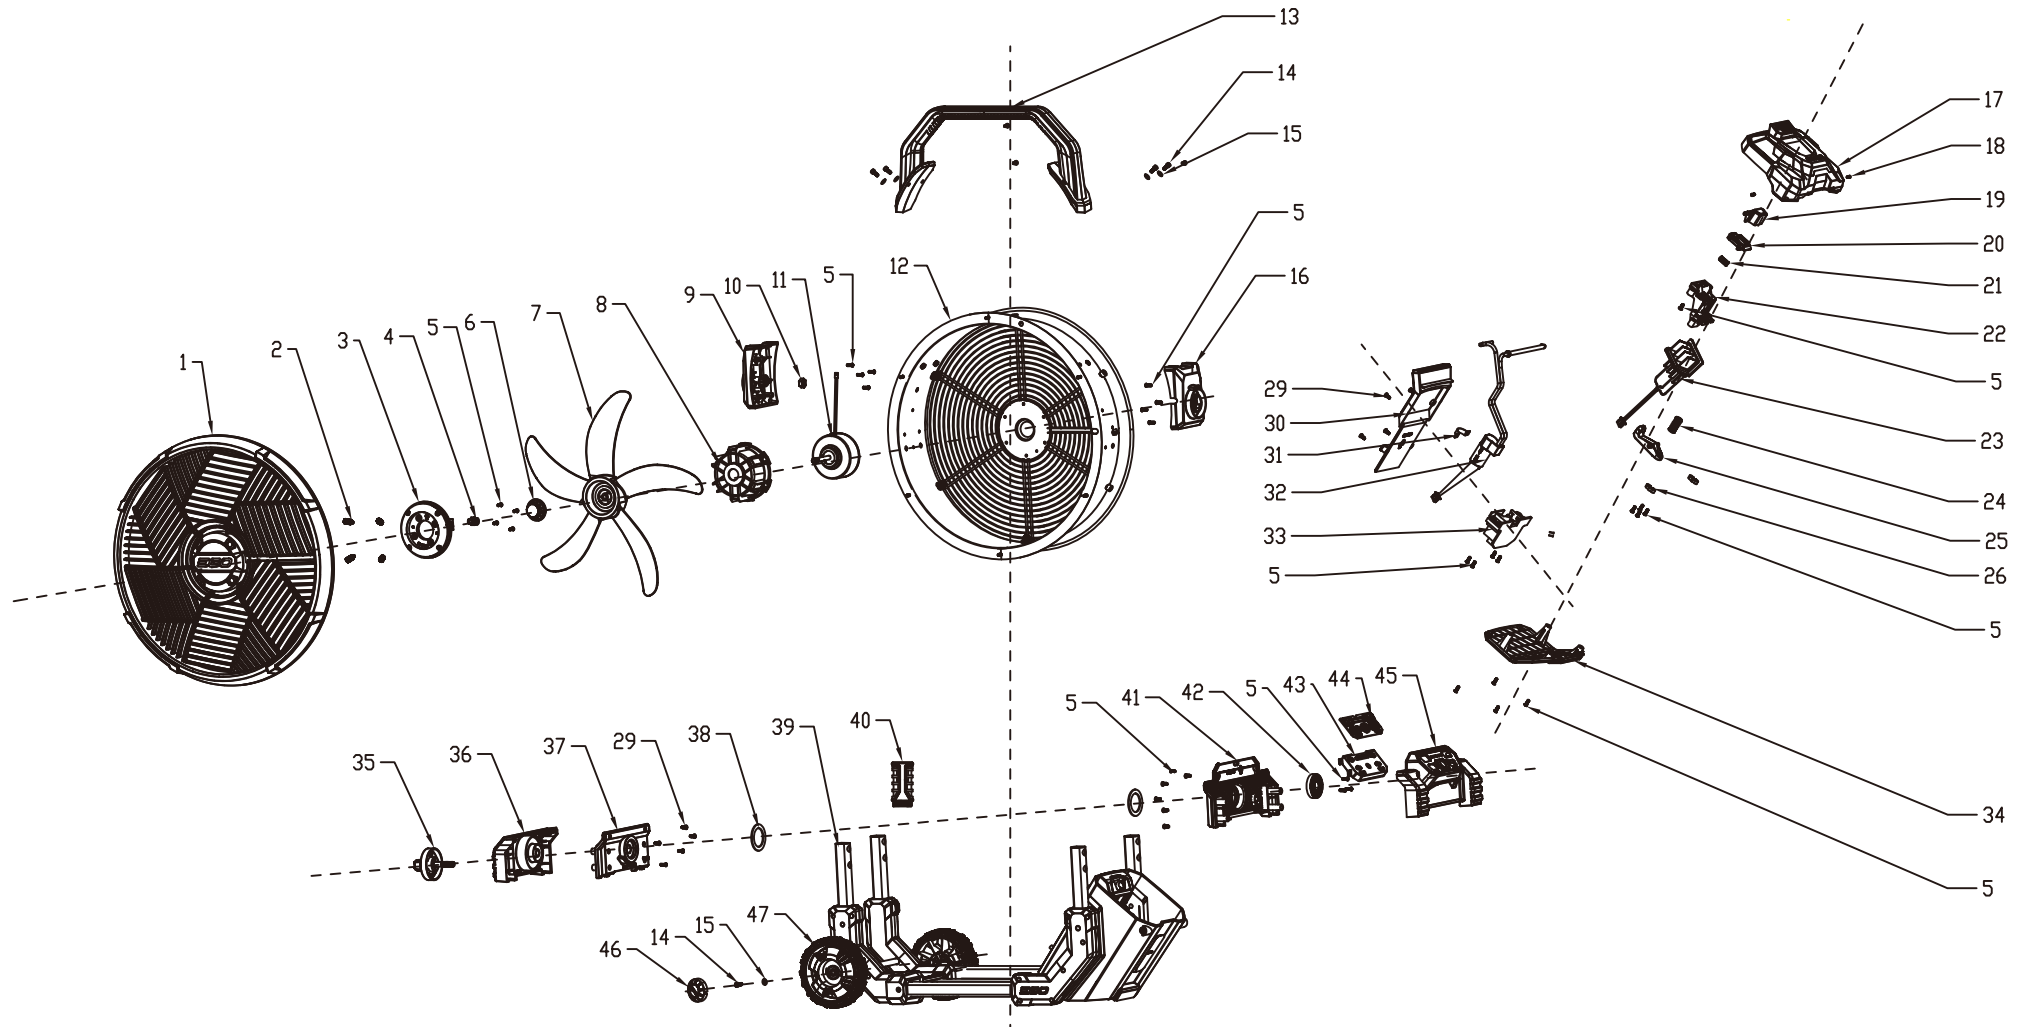

Product Description: Misting Fan
Model Number: FN1800
Body Number:
Version: B
Issue Date: 2023/5/9

Service Part List_FN1800_Version B

No.	Product Model#	Part Number	Description	Qty
1	FN1800	3133576001	Front Frame Mesh	1
2	FN1800	2828912001	Misting Nozzle	4
3	FN1800	2829360001	Service Kit	1
4	FN1800	4931130001	Tube Connector	1
5	FN1800	5610903001	Screw	4
6	FN1800	3403403001	Fan Locking Knob	1
7	FN1800	3300061001	Fan	1
8	FN1800	3133524001	Motor Holder	1
9	FN1800	3133528001	Left Hinge Support	1
10	FN1800	5630473001	M10 Nut	1
11	FN1800	2730425001	Motor	1
12	FN1800	2828933001	Fan Back Frame	1
13	FN1800	2828940001	Carry Handle	1
14	FN1800	5640489001	Hexagon socket head cap screw	4
15	FN1800	5650943001	Washer	4
16	FN1800	3133527001	Right Hinge Support	1
17	FN1800	2828913001	Battery Box Cover	1
18	FN1800	5610902001	Screw	2
19	FN1800	3133532001	Battery Locking Knob 1	1
20	FN1800	3133535001	Battery Locking Knob 2	1
21	FN1800	3667800001	Spring	1
22	FN1800	3133531001	Battery Connector Support	1
23	FN1800	3403577001	Battery Connector	1
24	FN1800	3667801001	Spring	1
25	FN1800	3133557001	Battery Carrier Rod	1
26	FN1800	3133556001	Locking Plate	2
29	FN1800	5610904001	Screw	4
30	FN1800	3133534001	Battery Box Side Cover	1
31	FN1800	2828945001	Motor Locking Plate	1
32	FN1800	2850402001	Pump Motor ASSY	1
33	FN1800	3133523001	Pump Motor Support	1
34	FN1800	3133533001	Battery Bottom Cover	1
35	FN1800	3133574001	Hinge Locking Knob	1
36	FN1800	3133526001	Left Hinge 1	1
37	FN1800	3133525001	Left Hinge 2	1
38	FN1800	5690566001	Rubber Washer	2
39	FN1800	2828938001	Battery Box and Frame ASSY	1
40	FN1800	2828934001	Filter ASSY	1
41	FN1800	3133575001	Control Panel Back Cover	1
42	FN1800	3133555001	Locking Plate	1
43	FN1800	2831828001	Control PCBA ASSY	1
44	FN1800	2828947001	Soft Mat	1
45	FN1800	2828936001	Control Panel Front Cover	1
46	FN1800	3133522001	Wheel Cover	2
47	FN1800	3403402001	Wheel	2