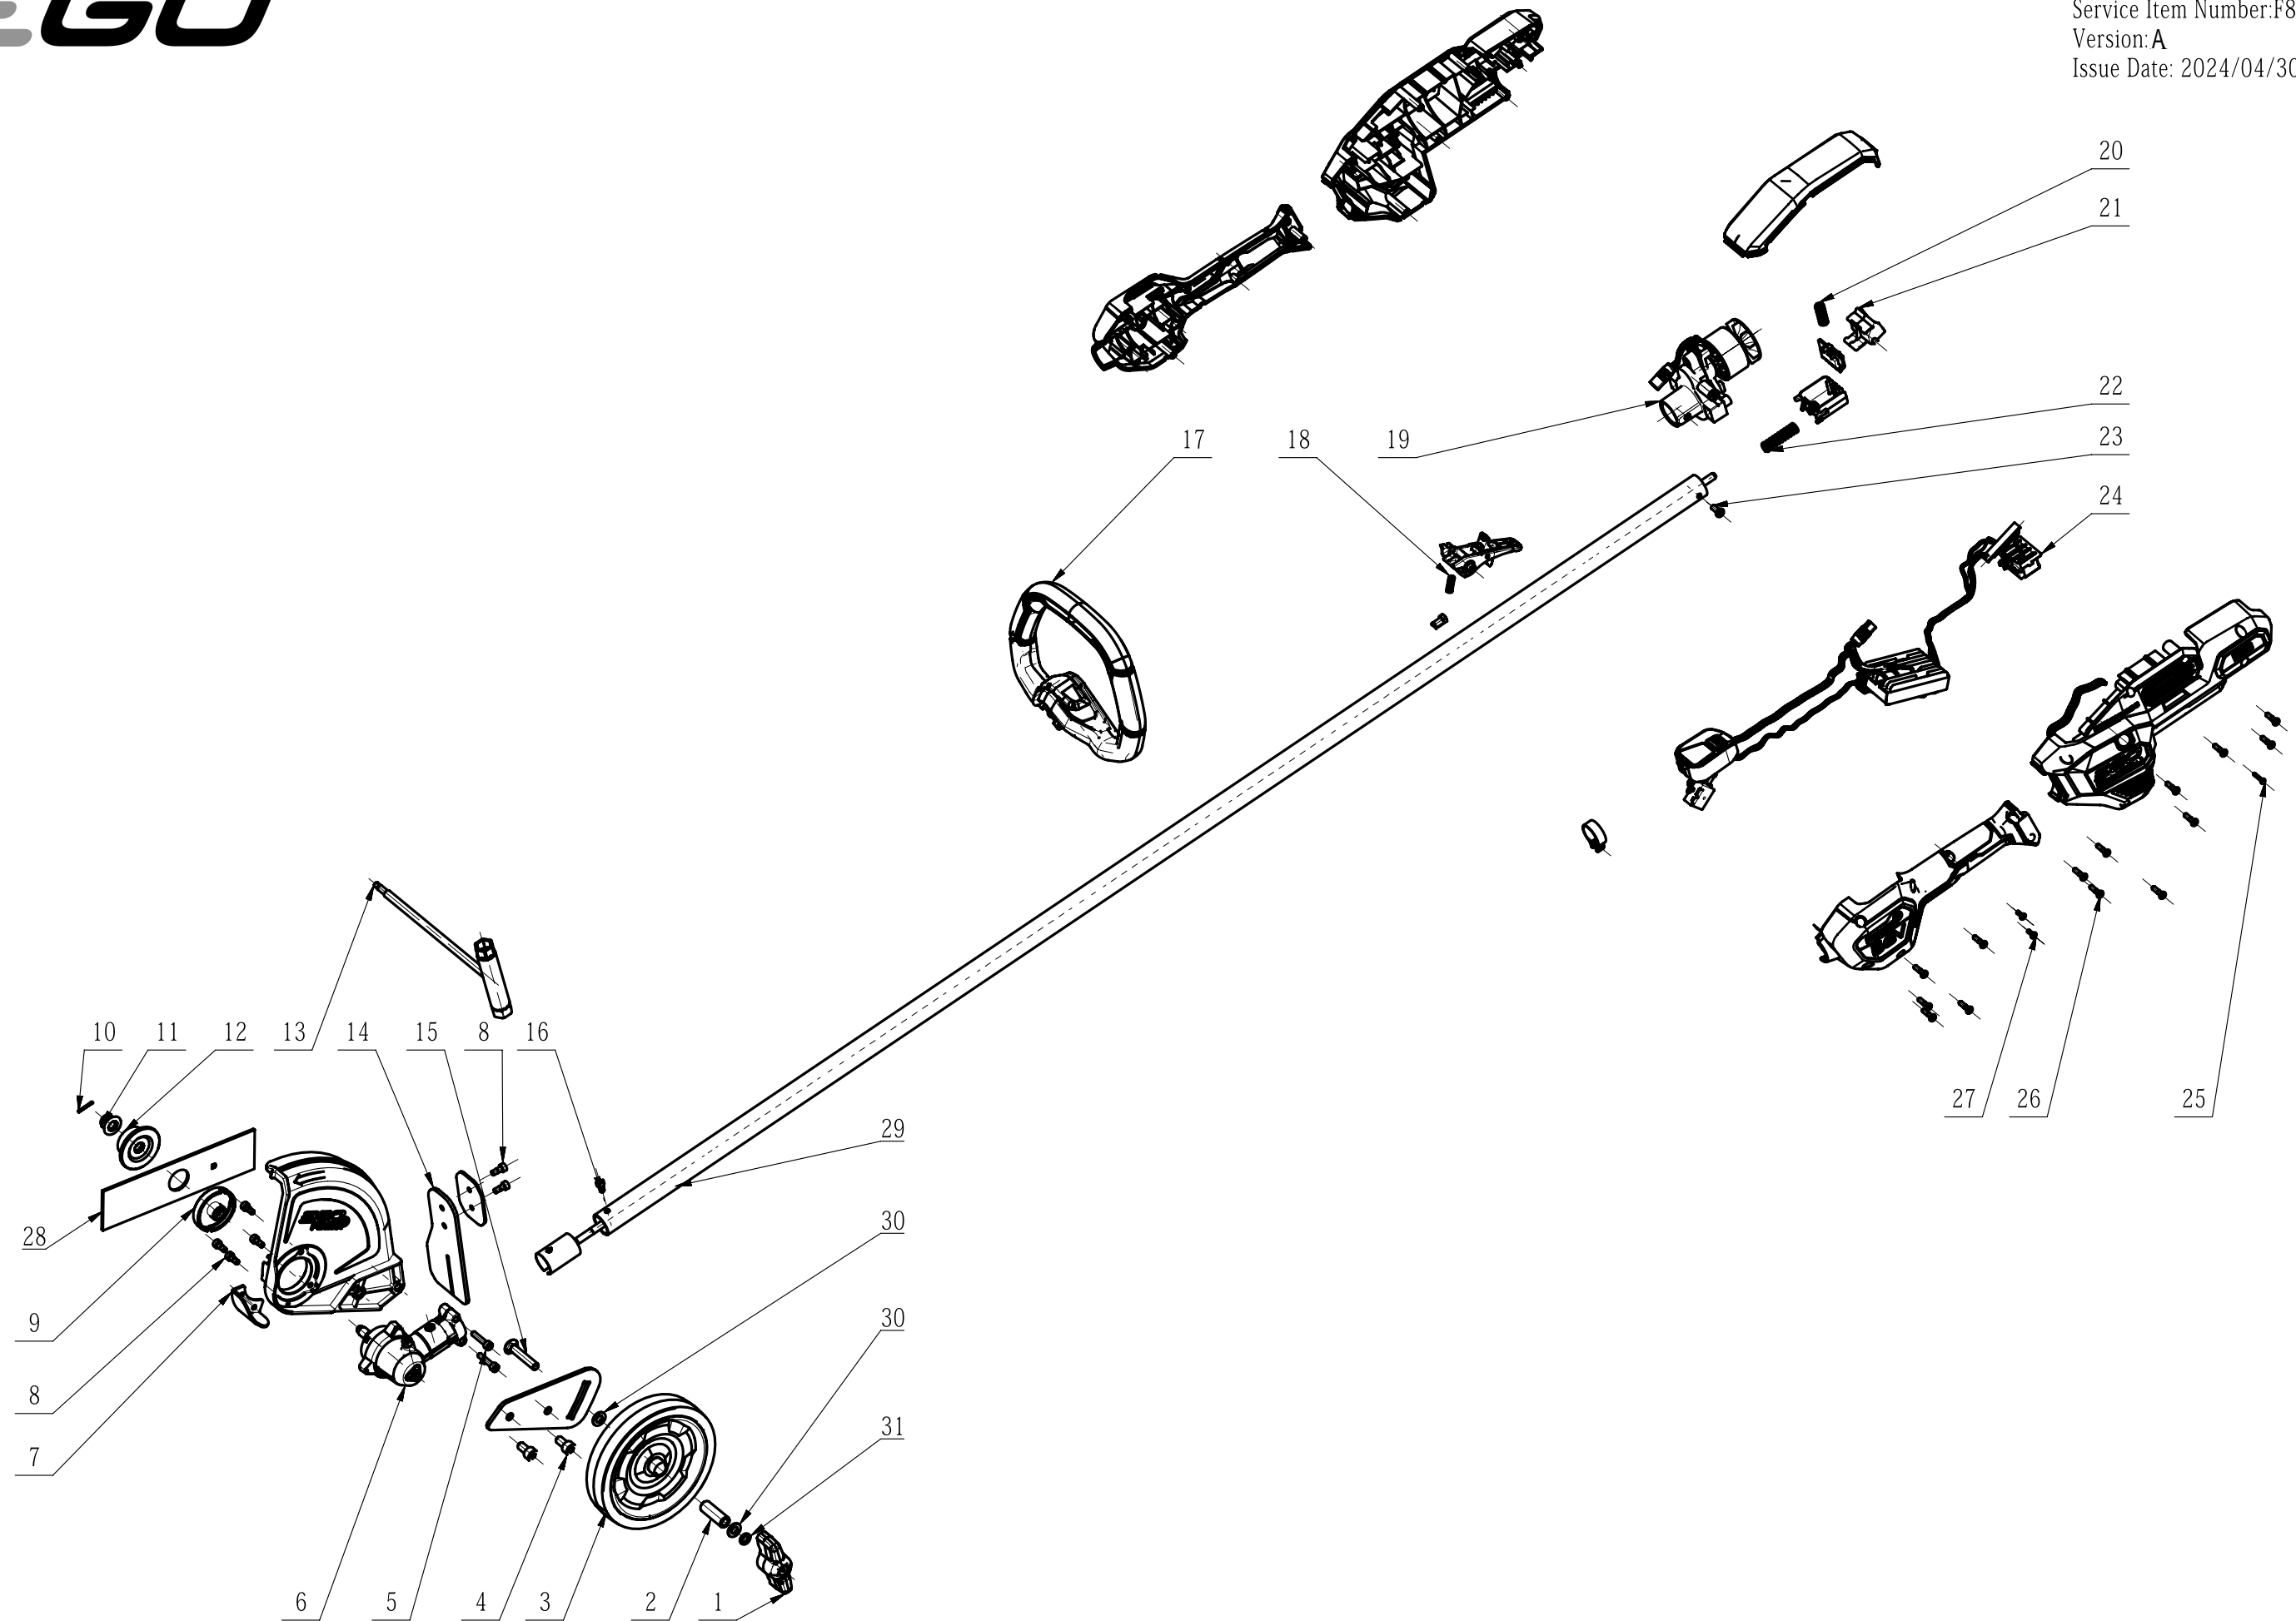

Product Description: Edger
Model Number: EDX2000
Service Item Number: F860002001S01
Version: A
Issue Date: 2024/04/30

Service Part List_EDX2000_Version A

No.	Product Model#	Part Number	Description	Qty
1	EDX2000	3134481001	Knob	1
2	EDX2000	3580495001	Bolt Sleeve	1
3	EDX2000	2828927001	Roller Assembly	1
4	EDX2000	5620021002	Hexagon Socket Screw	2
5	EDX2000	5620216005	Hexagon Socket Screw	2
6	EDX2000	2790763001	Gear Case Assembly	1
7	EDX2000	3705450001	Support Plate	1
8	EDX2000	5620018002	Hexagon Socket Screw	6
9	EDX2000	3552522001	Inner Flange	1
10	EDX2000	5670436001	Split Pin	1
11	EDX2000	5630292001	Nut	1
12	EDX2000	3552523001	Outer Flange	1
13	EDX2000	5680217001	Wrench	1
14	EDX2000	3709019001	Rubber Plate	1
15	EDX2000	5620213003	Hexagon Socket Screw	1
16	EDX2000	5640531001	micircular Head Square Neck	1
17	EDX2000	2829754001	Auxiliary Handle Assembly	1
18	EDX2000	3660088003	Knob-reset Spring	1
19	EDX2000	2790711001	Motor And Gear Case Assemb	1
20	EDX2000	3660013003	Spring1	1
21	EDX2000	3127498001	Power Pack Button	1
22	EDX2000	3660818001	Compression Spring	1
23	EDX2000	5620050007	Screw	1
24	EDX2000	2831529002	Electric Assembly	1
25	EDX2000	5610241002	Screw	1
26	EDX2000	5620479001	Screw	14
27	EDX2000	5610295001	Hexagon Socket Screw	2
28	EDX2000	3705431001	Blade	1
29	EDX2000	2851788001	Connecting Tube Assembly	1
30	EDX2000	5650025001	Plain Washer	2
31	EDX2000	5650026005	Spring Washer	1