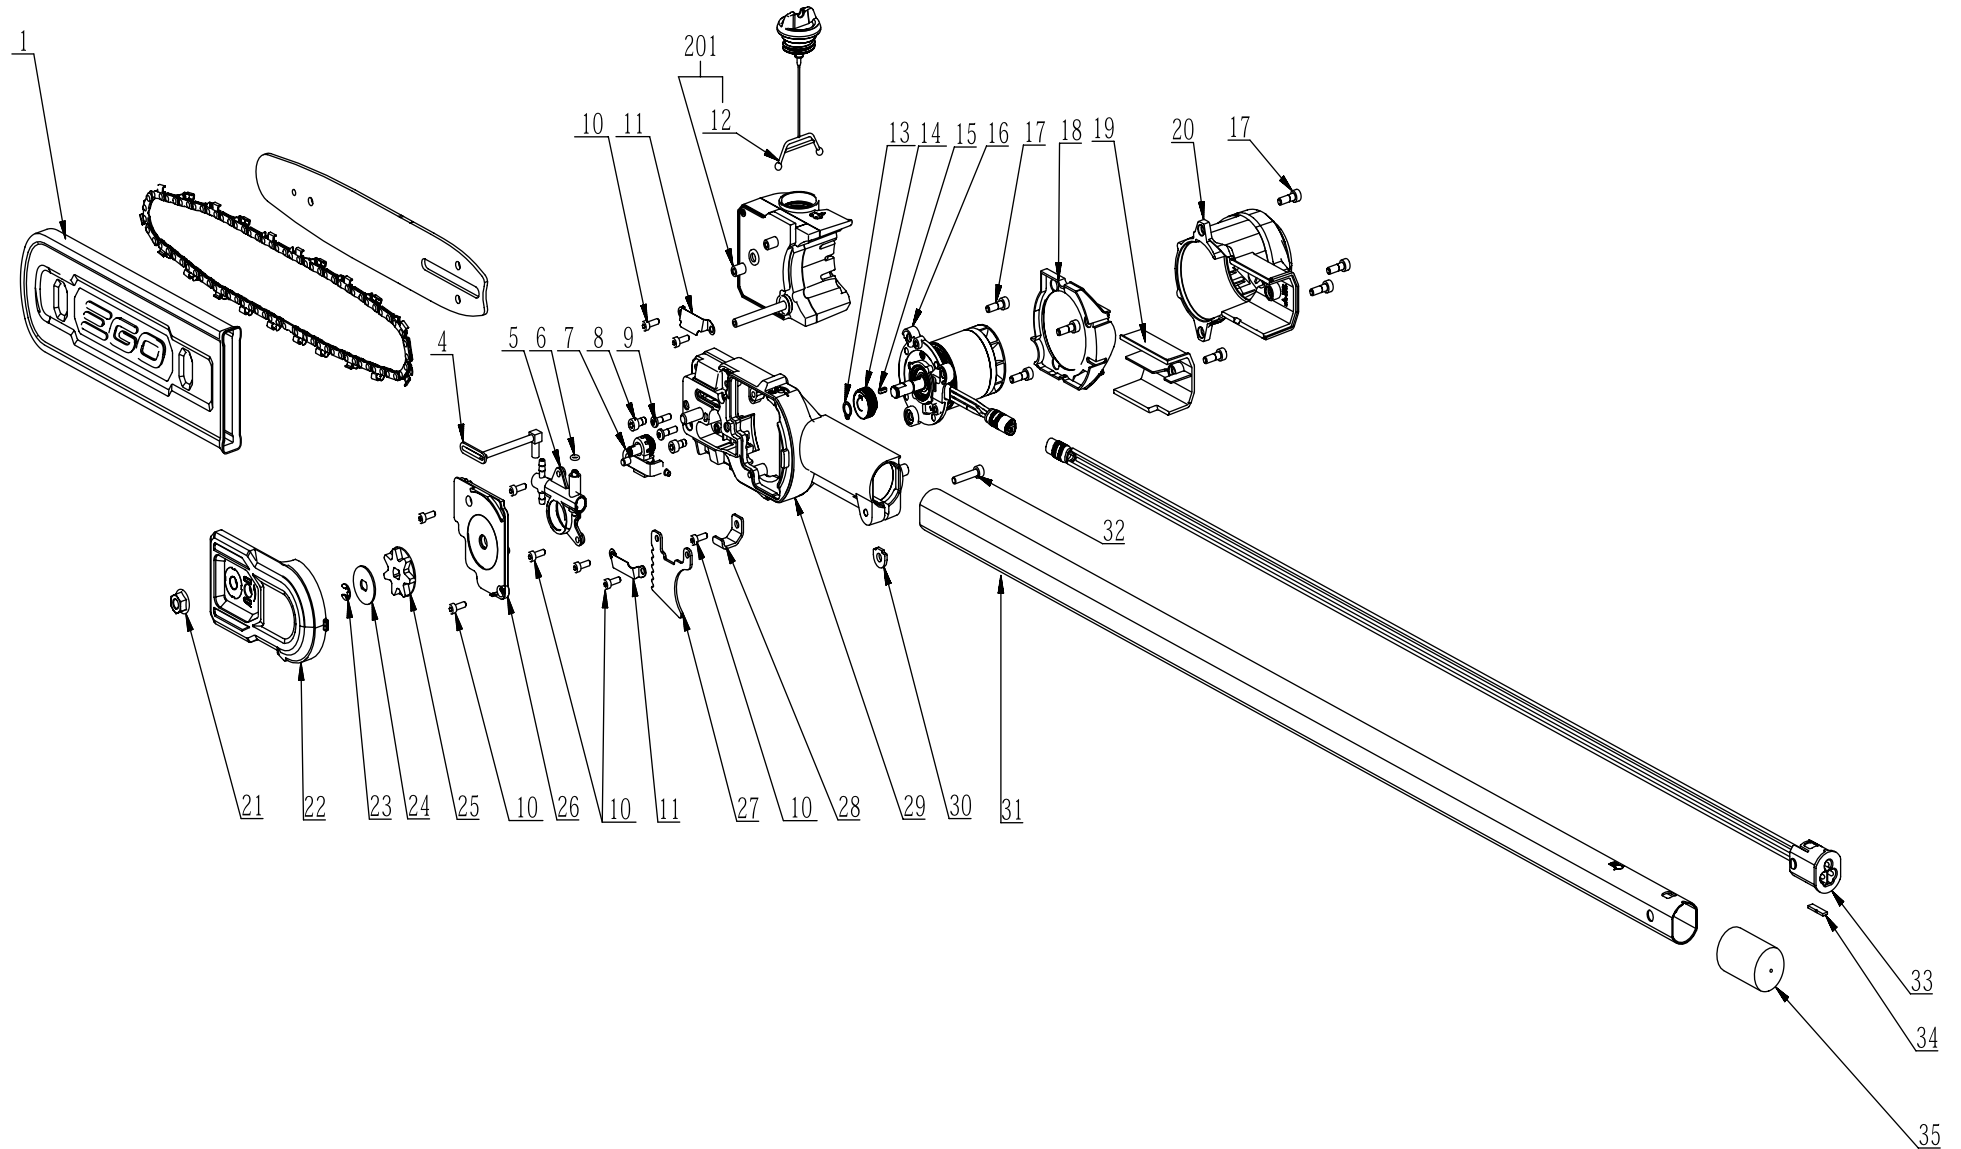

Product Description: Pole Saw Attachment
Model Number: PSX2500
Body Number: 0640013001_S
Version: A
Issue Date: 2020/11/30

Service Part List_PSX2500_Version A

No.	Product Model#	Part Number	Description	Qty
1	PSX2500	3128561001	Sheath	1
4	PSX2500	3131326001	Outlet Tube	1
5	PSX2500	2827231001	Pump Assembly	1
6	PSX2500	5690018001	O Ring	1
7	PSX2500	2828522001	Tension Nut Assembly	1
8	PSX2500	5620213004	Hexagon Socket Screw	2
9	PSX2500	5620479001	Screw	2
10	PSX2500	5620011010	Hexagon Socket Screw	9
11	PSX2500	3707340001	Protecting Cover Plate	2
12	PSX2500	2827277002	Kettle Cover Assembly	1
13	PSX2500	5660009001	Circlips For Shaft	1
14	PSX2500	3570098001	Worm	1
15	PSX2500	5680216001	Key	1
16	PSX2500	2730334001	DC Motor	1
17	PSX2500	5620019005	Hexagon Socket Screw	7
18	PSX2500	3131189001	Cover Plate	1
19	PSX2500	3131627001	Fan Baffle	1
20	PSX2500	2827509002	Motor Housing Cover Assembly	1
21	PSX2500	5630325001	Flange Nut	1
22	PSX2500	2827508002	Cover Plate Assembly	1
23	PSX2500	5660139001	E Ring	1
24	PSX2500	5660310001	Chain Wheel Gasket	1
25	PSX2500	3570084001	Chain Wheel	1
26	PSX2500	2827818002	Cover Plate Assembly	1
27	PSX2500	3707530001	Flash Board	1
28	PSX2500	3707457001	Chip Shield	1
29	PSX2500	2827816002	Support Assembly	1
30	PSX2500	3705464001	Limit Chute	1
31	PSX2500	3707459001	Connecting Tube	1
32	PSX2500	5620550001	Hexagon Socket Screw	1
33	PSX2500	4860826001	Internal Wire Assembly	1
34	PSX2500	3680302001	Speed Magnetic Shoe	1
35	PSX2500	3131611001	Sleeve	1
201	PSX2500	2827292002	Kettle Assembly	1